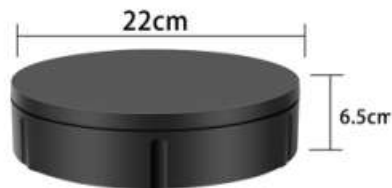

Remote control of motor speed

NAME: 22cm remote control speed regulating turntable
MATERIAL: High quality ABS
THE PRODUCT LOAD: 50 KG
PRODUCT COLOR: White/Black
PACKING SIZE: 30*23*8cm/PC G.W:1.2KG/PC
PRODUCT ROTATE SPEED: 12-35 seconds/circle
PACKING QUANTITY: 12 PCS CTN.:72.5*32.5*34cm WEIGHT:16KGS
STANDARD: power cord + remote control + turntable