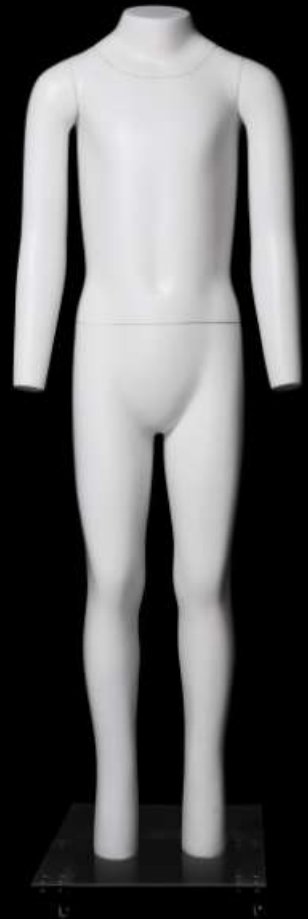

# GHK SERIES

THE POSTER

GHK102

GHK106

GHK108

MODEL: GHK102  
HEIGHT: 82CM  
CHEST: 55CM  
WAIST: 50CM  
HIP: 55CM  
CTN.: 62\*32\*33CM  
N.W:8KGS G.W:10.9KGS

MODEL: GHK106  
HEIGHT: 109CM  
CHEST: 61CM  
WAIST: 54CM  
HIP: 65CM  
CTN.: 90\*40\*35CM  
N.W:10KGS G.W:13.3KGS