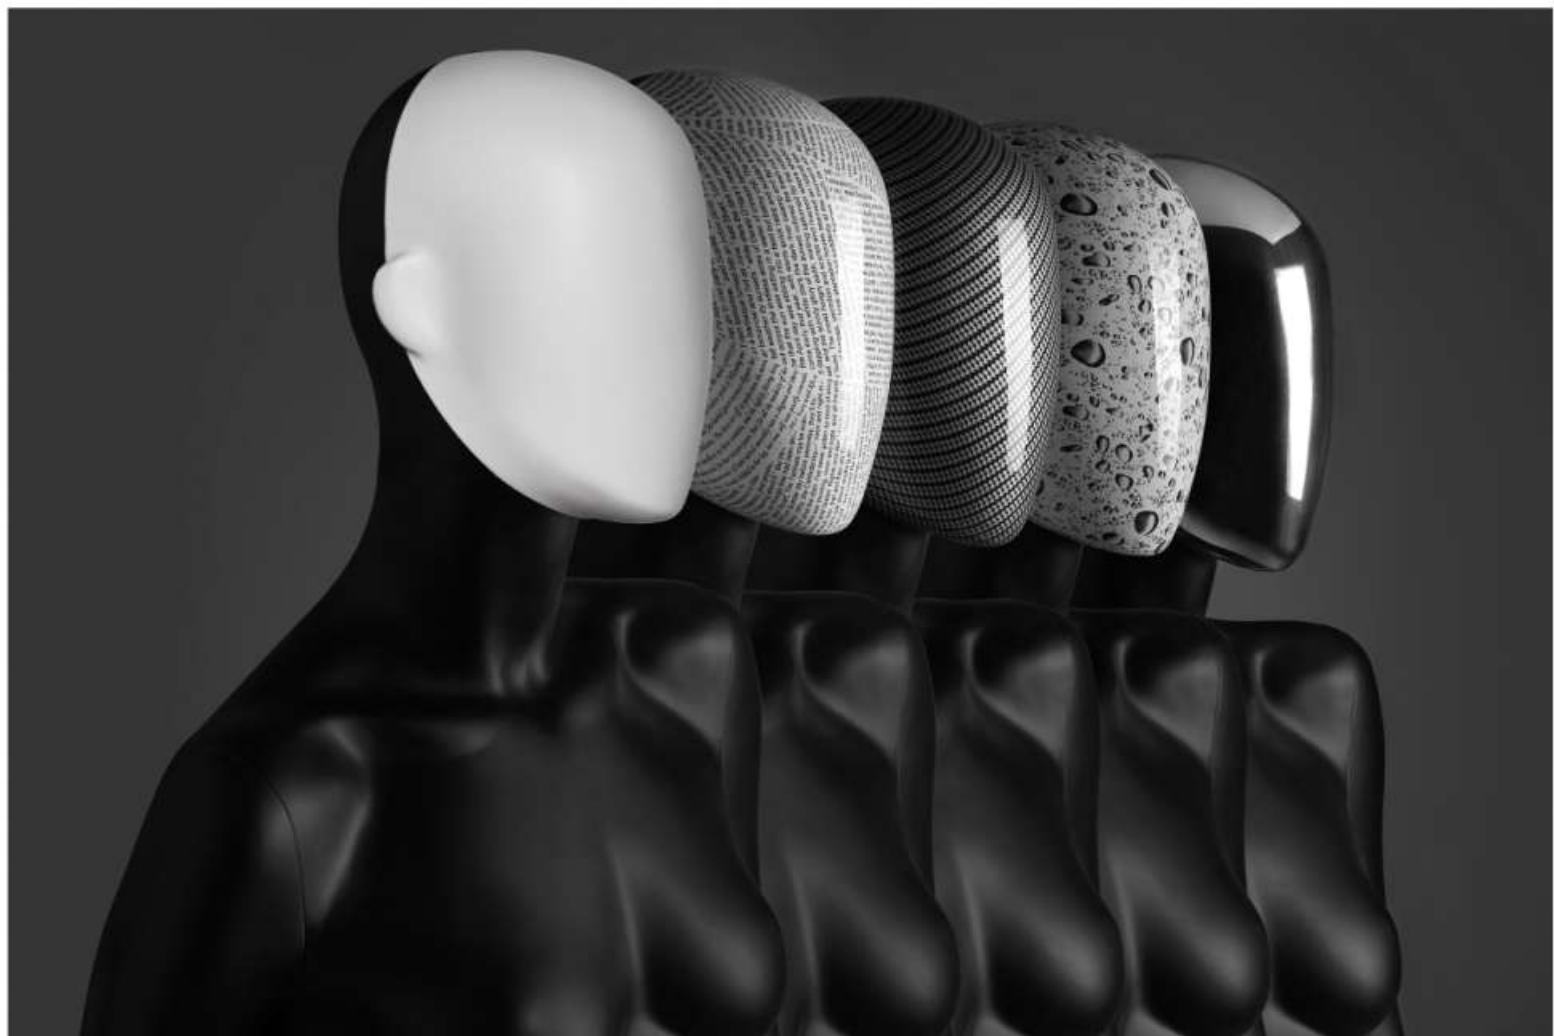

OZI MANNEQUINS , CAN BE CHANGED FACES

CF5-C
HEIGHT: 181CM
NECK: 32CM
SHOULDER: 40.5CM
CHEST: 83CM
WAIST: 62.5CM
HIP: 87CM
FOOT: 23CM