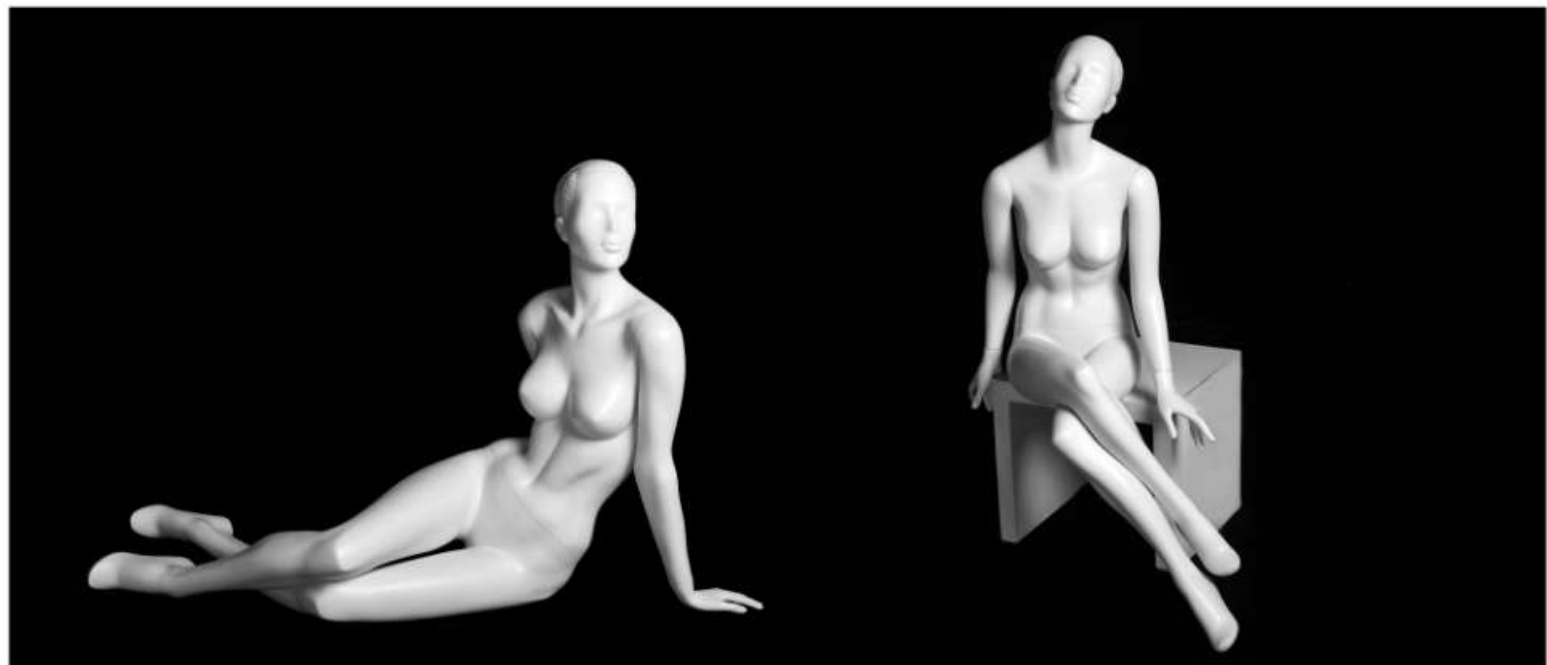

Alma1
HEIGHT: 91CM
SHOULDER: 42CM
CHEST: 82CM
WAIST: 64CM
Hip: 89

Alma2
HEIGHT: 137CM
SHOULDER: 42CM
CHEST: 82CM
WAIST: 64CM
Hip: 89
STOOL: 46CM HIGH