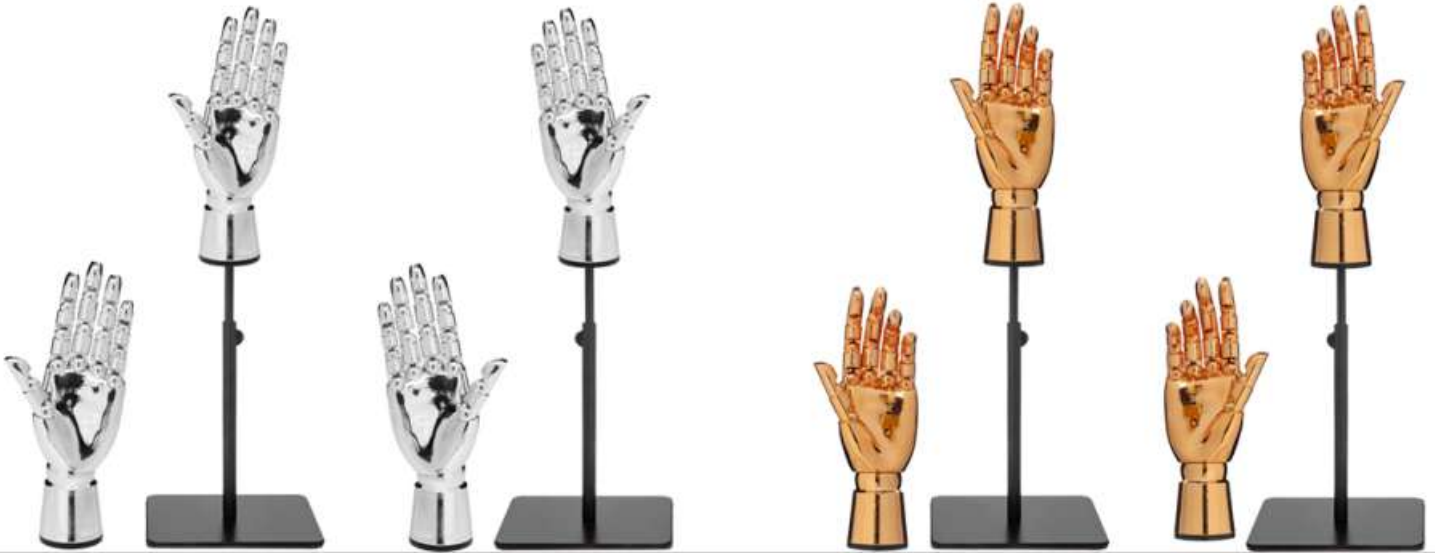

# ELECTROPLATING HAND SERIES

THE POSTER

# ELECTROPLATING HAND SERIES

THE POSTER

THE MEASUREMENT OF THE MODOL

SC02-L

SC02-R

MG01-L

MG02-R

HEIGHT: 23.5CM  
WRIST: 14CM  
BASE: 15\*13CM