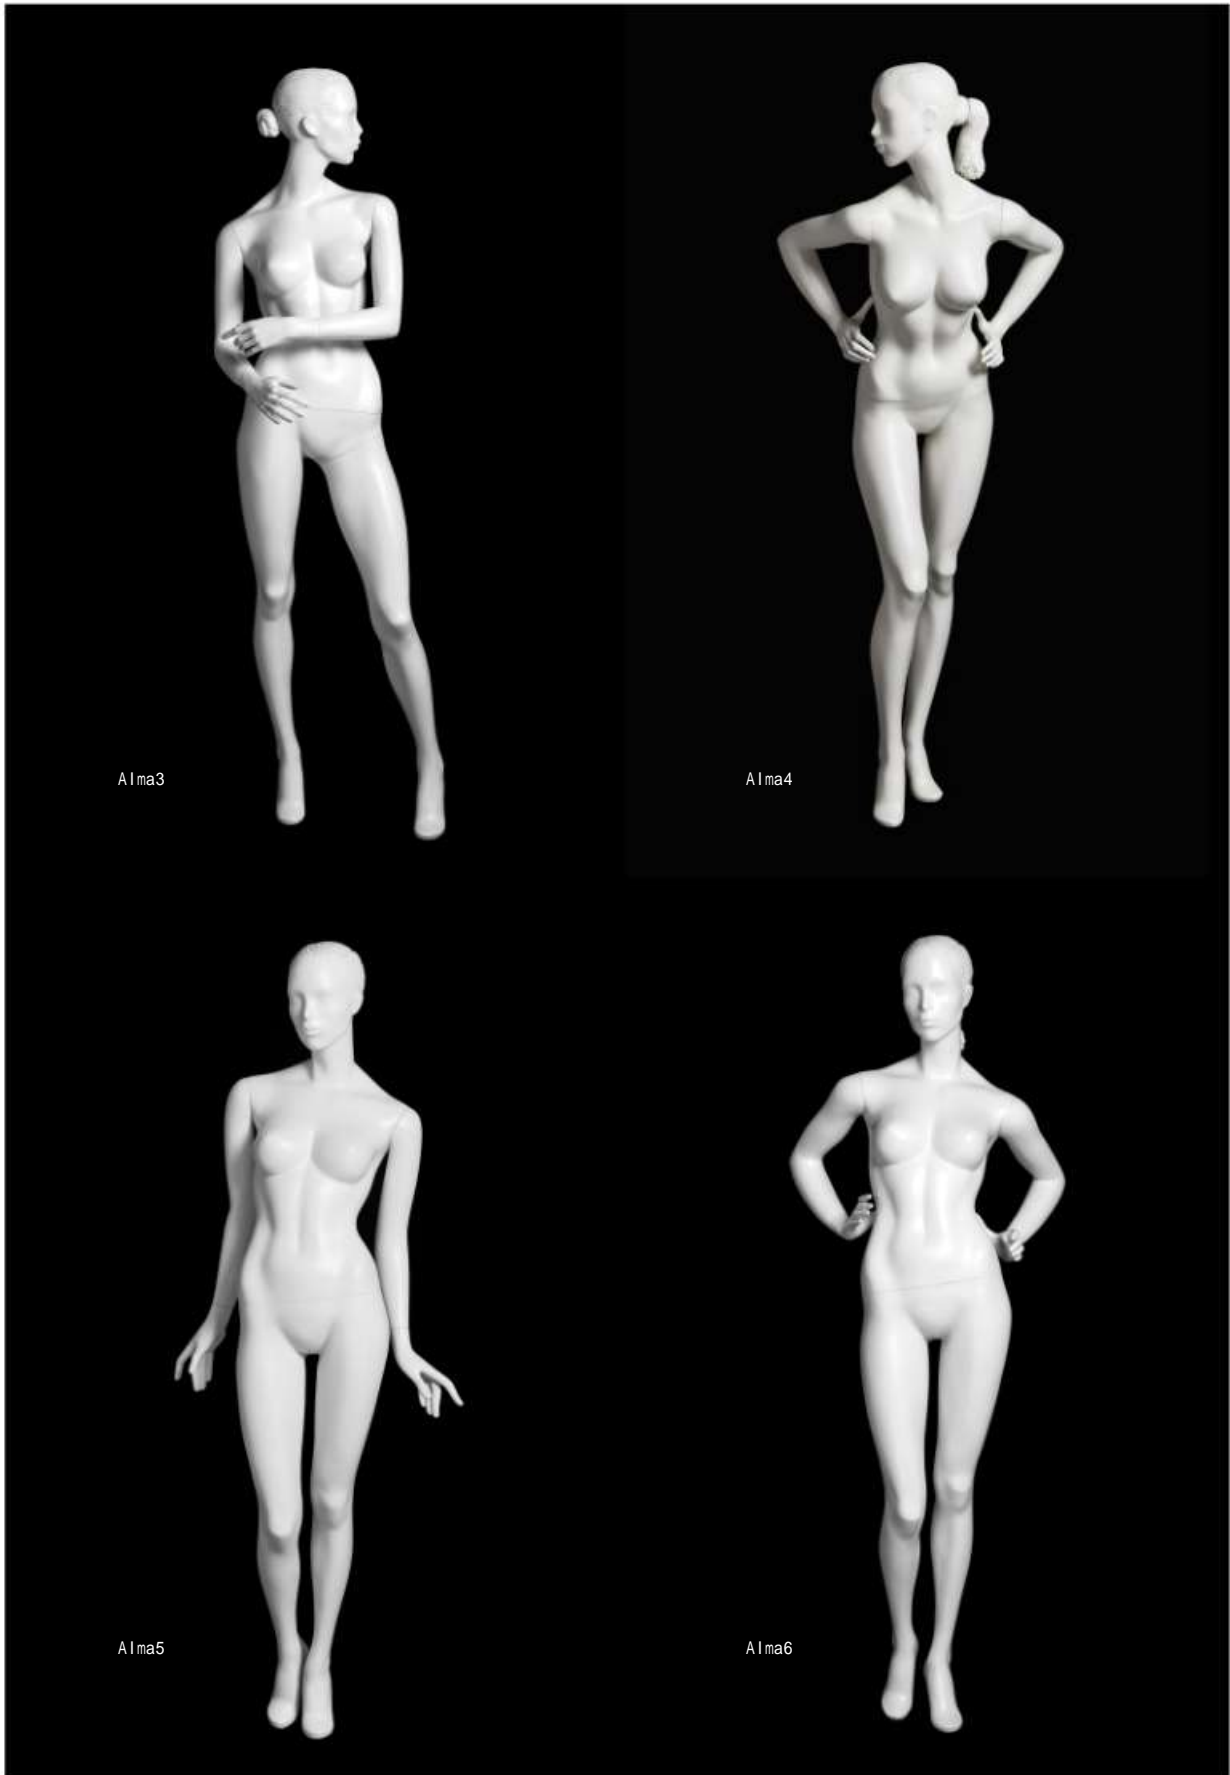

ALMA SERIES

THE POSTER

Alma3

Alma4

Alma5

Alma6

Alma3
HEIGHT: 177CM
SHOULDER: 42CM
CHEST: 82CM
WAIST: 64CM
Hip: 92

Alma4
HEIGHT: 179CM
SHOULDER: 42CM
CHEST: 82CM
WAIST: 64CM
Hip: 90

Alma5
HEIGHT: 178CM
SHOULDER: 42CM
CHEST: 82CM
WAIST: 64CM
Hip: 90

Alma6
HEIGHT: 178CM
SHOULDER: 42CM
CHEST: 82CM
WAIST: 64CM
Hip: 91