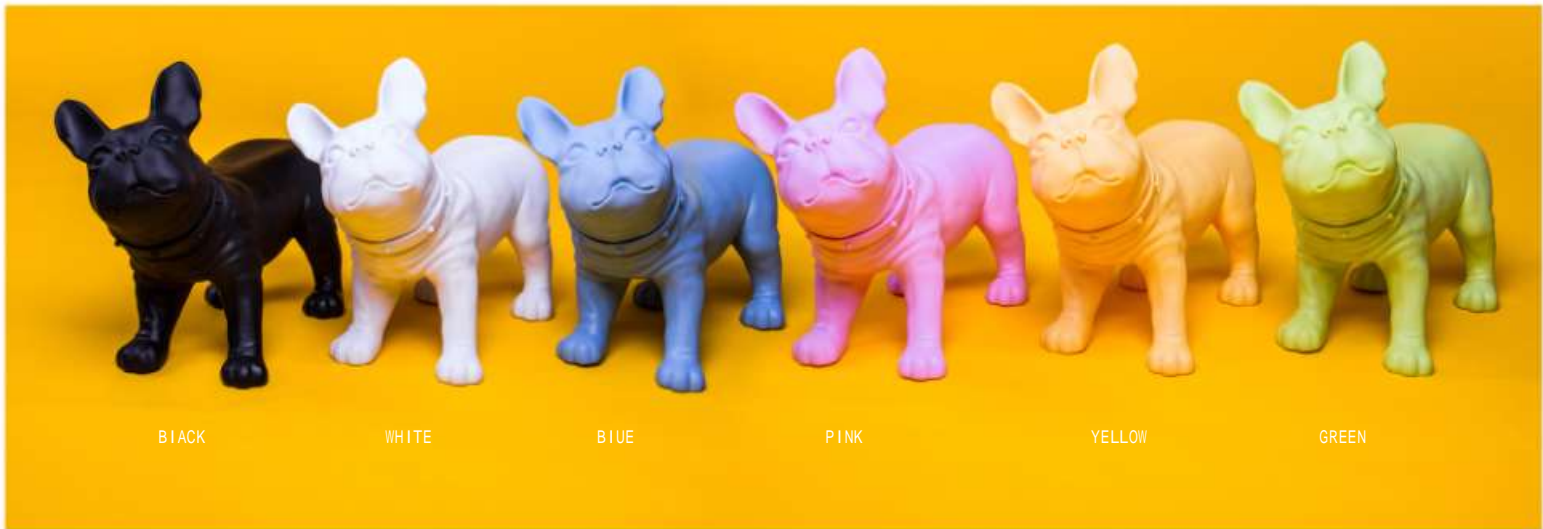

KEVIN SERIES

THE POSTER

KEVIN

LENGTH: 38CM
WIDE: 18CM
HIGH: 33CM
CTN: 46*69*69CM(6PC)