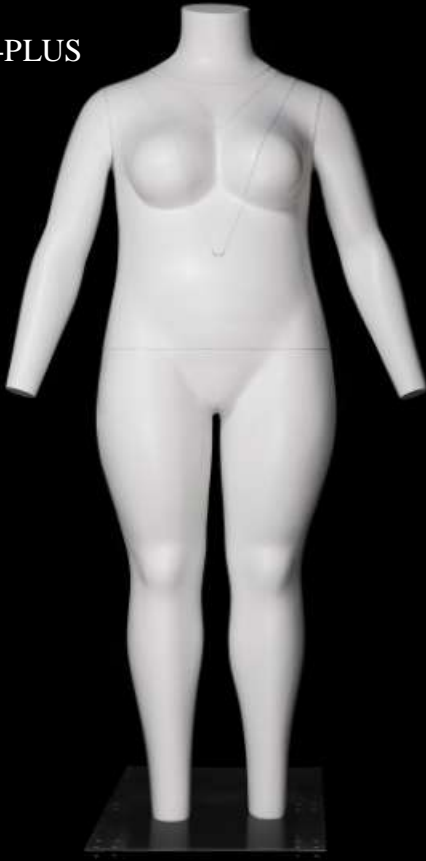

GH SERIES

THE POSTER

GH11-PLUS