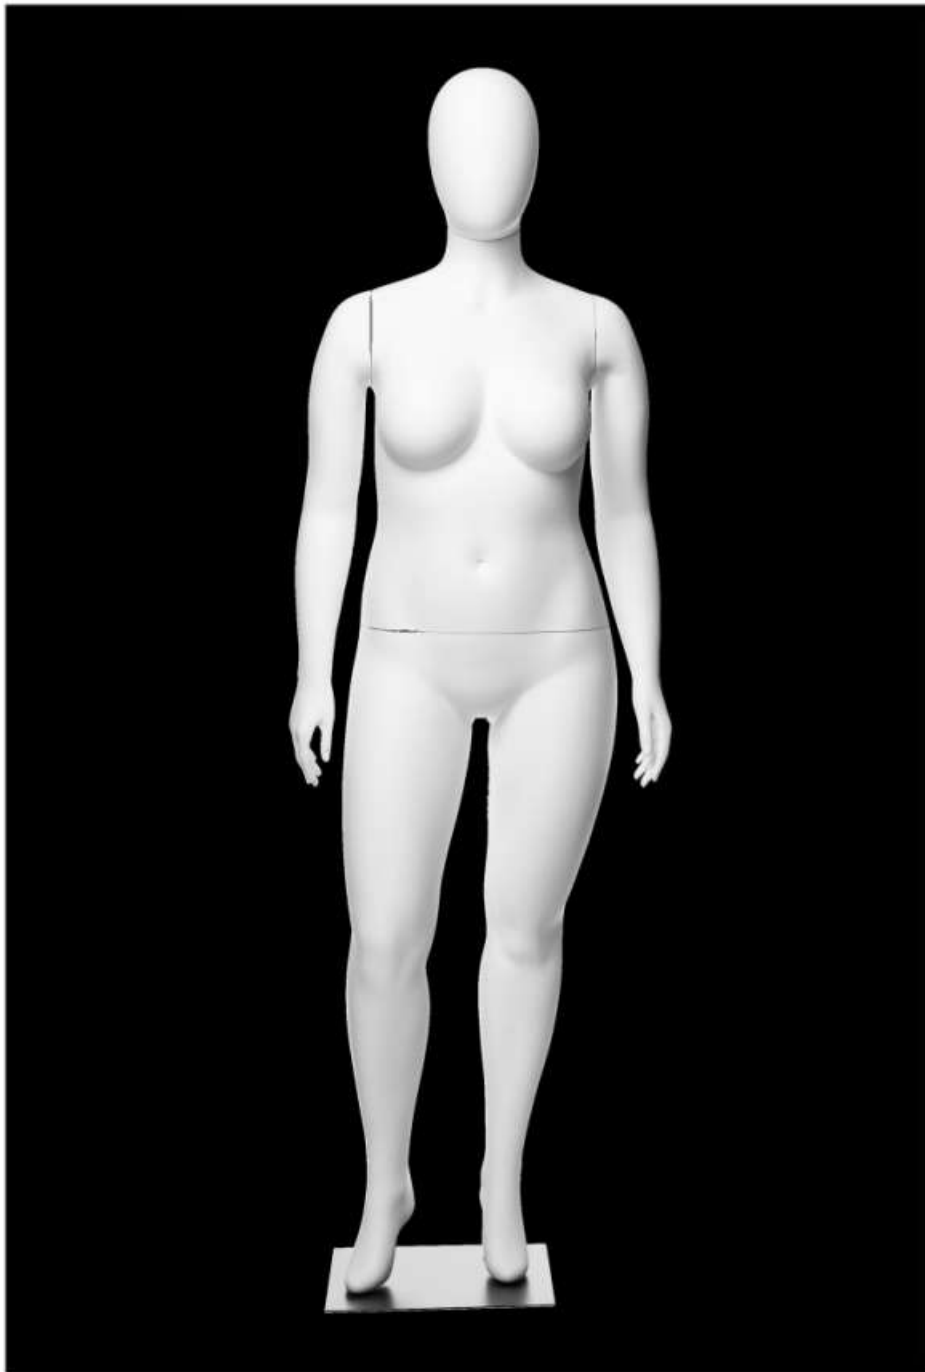

HXP-93  
HEIGHT: 188CM  
SHOULDER: 44CM  
CHEST: 98CM  
WAIST: 81CM  
HIP: 99CM

HXP-20  
HEIGHT: 109CM  
WAIST: 69.5CM  
HIP: 91.5CM

HXP-19  
HEIGHT: 113CM  
WAIST: 86.5CM  
HIP: 101CM

# FANNIE SERIES

THE POSTER

HXP-42

HEIGHT:

186CM

SHOULDER:

41.91CM

CHEST: