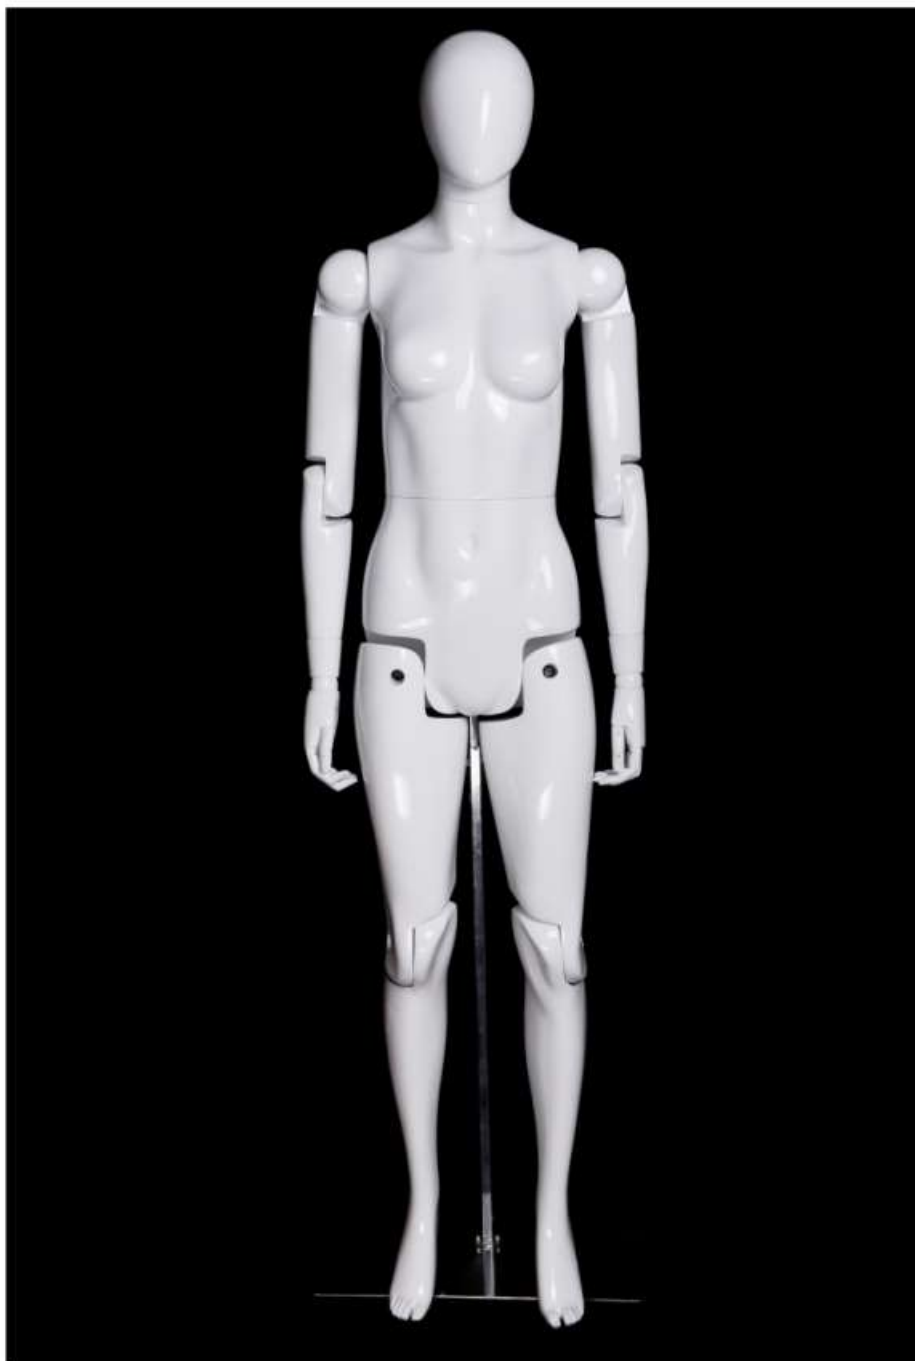

## THE MEASUREMENT OF THE MODOL

MODEL: GHP-11  
HEIGHT: 165.5CM  
SHOULDER: 44CM  
CHEST: 83CM  
WAIST: 66.5CM  
HIP: 93.5CM  
CTN.: 80\*44\*43cm

# HM01-G SERIES

THE POSTER

HM01-G

HEIGHT:	178CM
SHOULDER:	58CM
CHEST:	97CM
WAIST:	84CM
HIP:	96CM

# MZ-FM SERIES

THE POSTER

MZ-FM01 WEG

HEIGHT: 182CM

NECK: 33CM

SHOULDER: 36.5CM

CHEST: 83.5CM

WAIST: 66CM