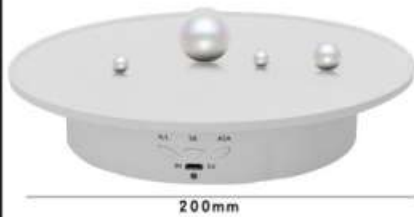

USB charging, manual speed adjustment

200mm