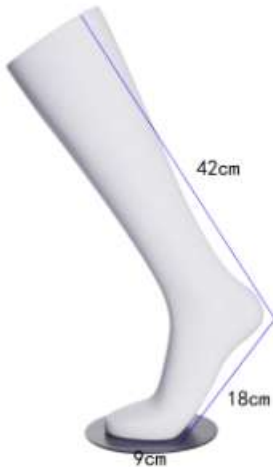

M070-SH17
HEIGHT: 52CM
FOOT: 25CM
BASE: 10*10CM
CTN.: 58*25*16CM

M029-SH19(M)
HEIGHT: 53CM
LEG: 39CM

M029-SH20(W)
HEIGHT: 52CM
LEG: 32CM