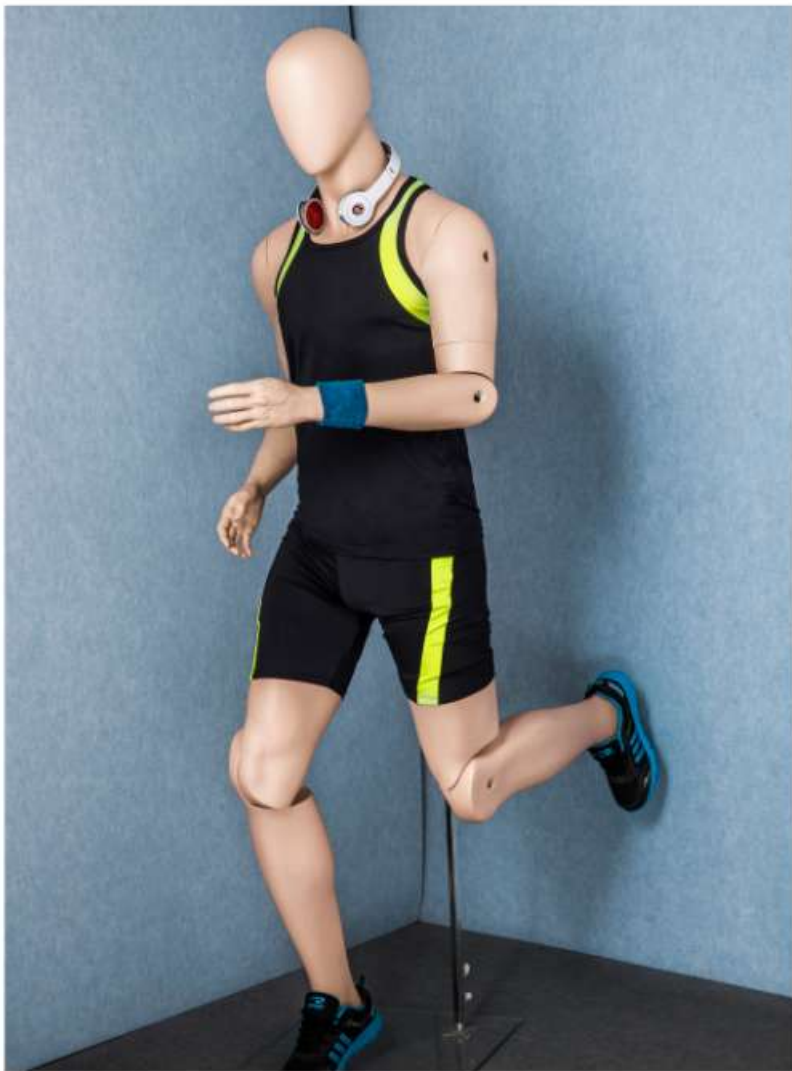

HM02 SERIES

THE POSTER