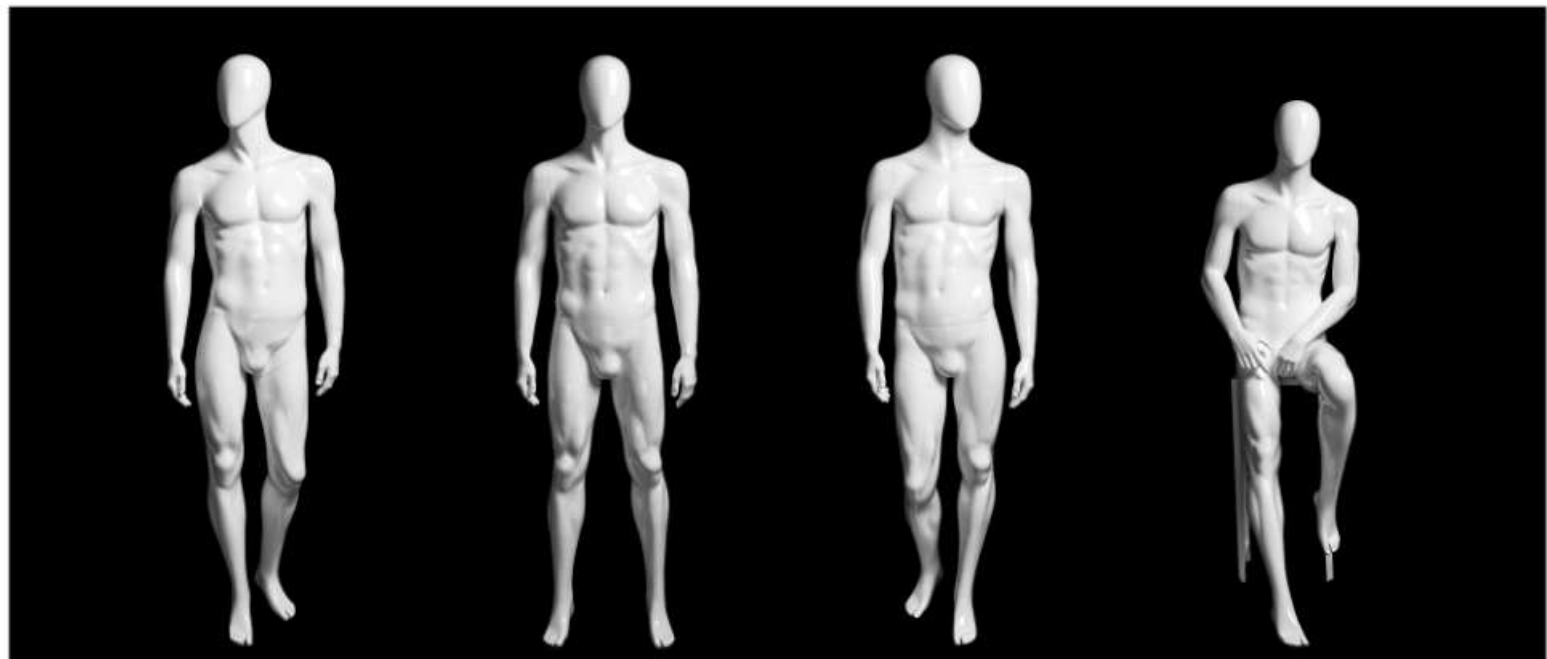

REX1
HEIGHT: 189CM
SHOULDER: 57CM
CHEST: 103CM
WAIST: 85CM
HIP: 102CM
CTN.:115*42*46CM

REX2
HEIGHT: 187CM
SHOULDER: 54CM
CHEST: 103CM
WAIST: 85CM
HIP: 101CM
CTN.:115*42*46CM

REX3
HEIGHT: 186CM
SHOULDER: 56CM
CHEST: 102CM
WAIST: 85CM
HIP: 103CM
CTN.:115*42*46CM

REX4
HEIGHT: 177CM
SHOULDER: 55CM
CHEST: 102CM
WAIST: 81CM
HIP: 104CM
STOOL: 78CM HIGH
CTN.:118*44*46CM