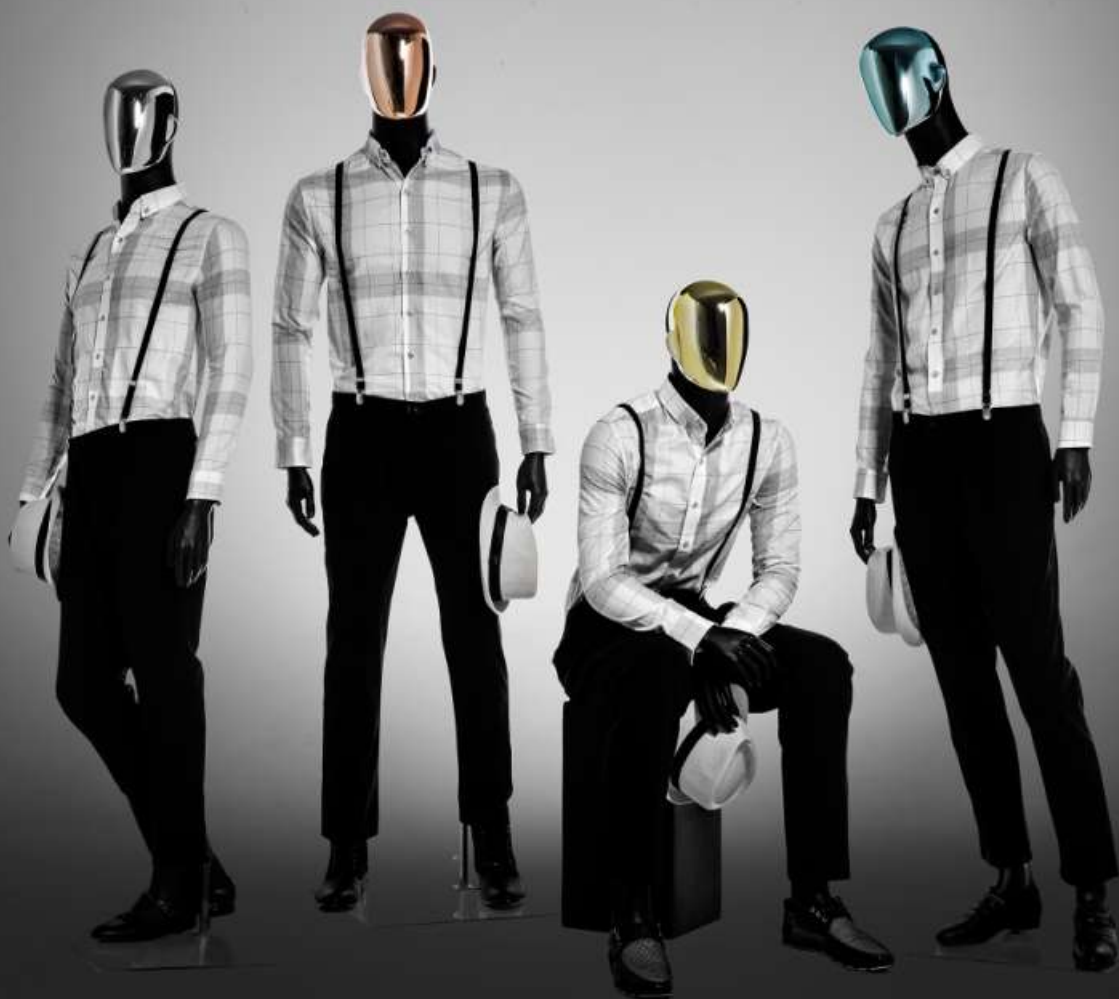

MANNEQUINS , CAN BE CHANGED FACES

CFM2-C
HEIGHT: 190CM
SHOULDER: 52CM
CHEST: 104CM
WAIST: 102CM
HIP: 92CM
CTN.: 115*43*44CM

CFM2-G
HEIGHT: 190CM
SHOULDER: 52CM
CHEST: 104CM
WAIST: 102CM
HIP: 92CM
CTN.: 115*43*44CM

CFM2-S
HEIGHT: 190CM
SHOULDER: 52CM
CHEST: 104CM
WAIST: 102CM
HIP: 92CM
CTN.: 115*43*44CM