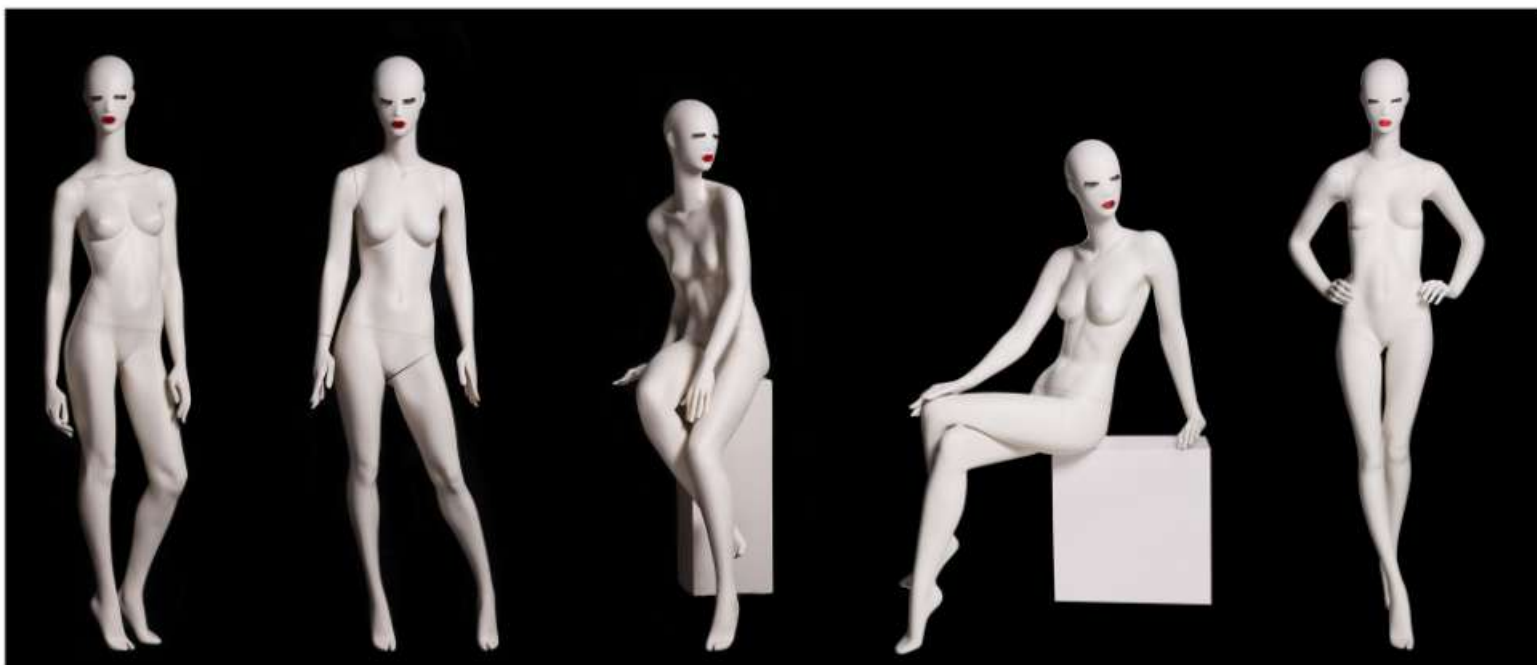

JULIA1
HEIGHT: 190CM
SHOULDER: 42CM
CHEST: 84.5CM
WAIST: 67CM
HIP: 90CM

JULIA2
HEIGHT: 187CM
SHOULDER: 40CM
CHEST: 83CM
WAIST: 62CM
HIP: 90CM

JULIA3
HEIGHT: 164CM
SHOULDER: 43CM
CHEST: 85CM
WAIST: 63CM
HIP: 88.5CM
STOOL: 78*32*24CM

JULIA4
HEIGHT: 135CM
SHOULDER: 41CM
CHEST: 86.5CM
WAIST: 65CM
HIP: 89CM
STOOL: 50CM HIGH

JULIA5
HEIGHT: 191CM
SHOULDER: 41CM
CHEST: 84CM
WAIST: 65CM
HIP: 89CM