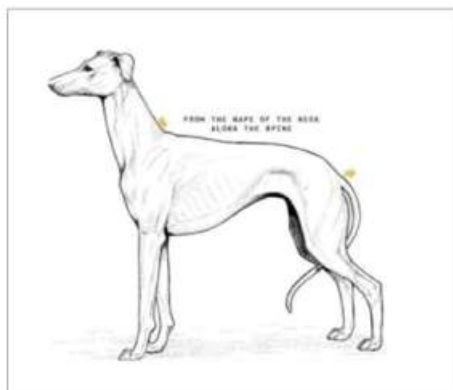

3D打印工厂实力雄厚

Strong factory strength

原创初稿
The original draft