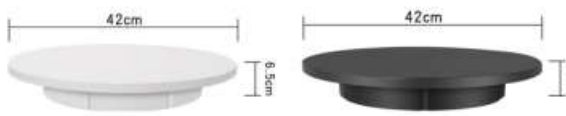

NAME: 42cm fixed speed regulating turntable
MATERIAL: High quality ABS
THE PRODUCT LOAD: 100 KG
PRODUCT COLOR: White/Black
PRODUCT SIZE: Diameter 42cm* height 6.5cm
PACKING SIZE: 34.5*31.5*7cm/PC G.W.:2.1KG/PC
PRODUCT ROTATE SPEED: 30 seconds/circle
PACKING QUANTITY: 10 PCS CTN.:48*44.5*81cm
WEIGHT:22KGS
STANDARD: power cord + turntable