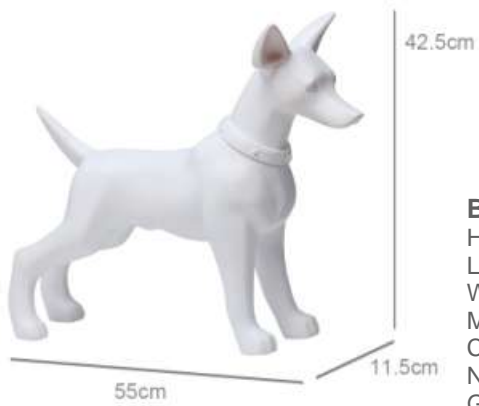

T002-W
 Height: 41 cm
 Length: 15.5 cm
 Material: iron
 CTN.:22*45*16cm

T002-B
 Height: 41 cm
 Length: 15.5 cm
 Material: iron
 CTN.:22*45*16cm

B001

AFELLOW®

B001

AFELLOW®

B001
Height: 63 cm
Length: 11.5 cm
Material: cloth
CTN.:17*34*17cm

Dober-A

Height: 87.5 cm

Length: 103 cm

Material: fiberglass

CTN.:107*37*98cm

Dober
Height: 87.5 cm
Length: 103 cm
Material: fiberglass
CTN.:107*37*98cm
N.W:6KG
G.W:8.5KG

Dober-A
Height: 87.5 cm
Length: 103 cm
Material: fiberglass
CTN.:107*37*98cmN.
W:6KG
G.W:8.5KG

Bolt-A
 Height: 42.5 cm
 Length: 55 cm
 Width: 11.5 cm
 Material: plastic
 CTN.:18*58*45cm
 N.W:1.19KG
 G.W:2.09KG

Bolt-B
 Height: 42.5 cm
 Length: 55 cm
 Width: 11.5 cm
 Material: plastic
 CTN.:18*58*45cm
 N.W:1.19KG
 G.W:2.09KG

Bolt-C
 Height: 42.5 cm
 Length: 55 cm
 Width: 11.5 cm
 Material: plastic
 CTN.:18*58*45cm
 N.W:1.19KG
 G.W:2.09KG

Bolt-D
 Height: 42.5 cm
 Length: 55 cm
 Width: 11.5 cm
 Material: plastic
 CTN.:18*58*45cm
 N.W:1.19KG
 G.W:2.09KG