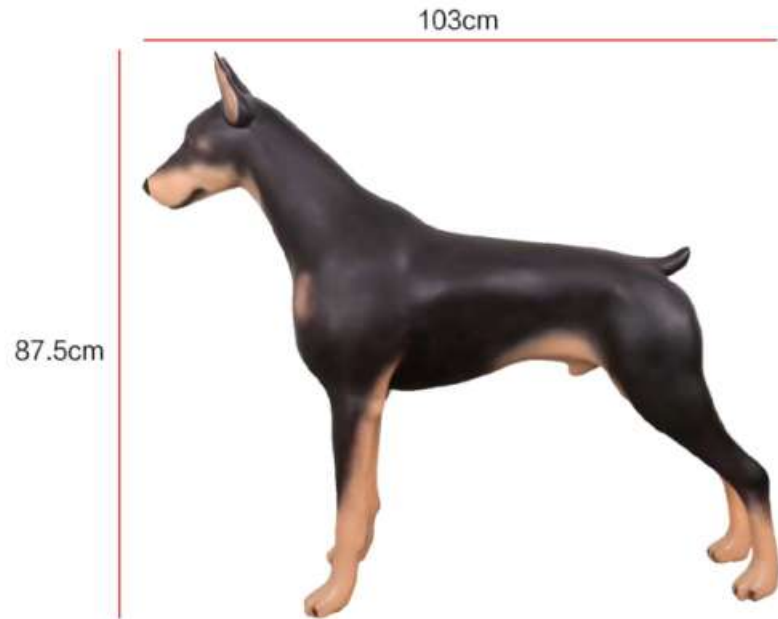

T001 T002

AFELLOW®

41cm

15.5cm

T001-B
 Height: 41 cm
 Length: 15.5 cm
 Material: iron
 CTN.:22*45*16cm

T001-W
 Height: 41 cm
 Length: 15.5 cm
 Material: iron
 CTN.:22*45*16cm

41cm

15.5cm

T002-W
 Height: 41 cm
 Length: 15.5 cm
 Material: iron
 CTN.:22*45*16cm

T002-B
 Height: 41 cm
 Length: 15.5 cm
 Material: iron
 CTN.:22*45*16cm

B001

AFELLOW®

B001

AFELLOW®

B001
Height: 63 cm
Length: 11.5 cm
Material: cloth
CTN.:17*34*17cm

Dober-A

Height: 87.5 cm

Length: 103 cm

Material: fiberglass

CTN.:107*37*98cm

Dober
Height: 87.5 cm
Length: 103 cm
Material: fiberglass
CTN.:107*37*98cm
N.W:6KG
G.W:8.5KG

Dober-A
Height: 87.5 cm
Length: 103 cm
Material: fiberglass
CTN.:107*37*98cmN.
W:6KG
G.W:8.5KG

Bolt-A
 Height: 42.5 cm
 Length: 55 cm
 Width: 11.5 cm
 Material: plastic
 CTN.:18*58*45cm
 N.W:1.19KG
 G.W:2.09KG

Bolt-B
 Height: 42.5 cm
 Length: 55 cm
 Width: 11.5 cm
 Material: plastic
 CTN.:18*58*45cm
 N.W:1.19KG
 G.W:2.09KG