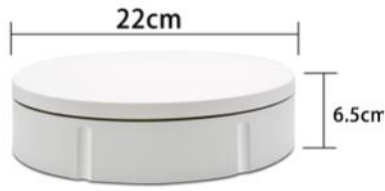

NAME: 60cm remote control speed regulating turntable

MATERIAL: High quality ABS

THE PRODUCT LOAD: 100 KG

PRODUCT COLOR: White/Black

PRODUCT SIZE: Diameter 60cm* height 7cm

PACKING SIZE: 63*63*8 cm/1PC G.W.:4.6KG/PC

PRODUCT ROTATE SPEED: 40-120 seconds/circle

PRODUCT NET WEIGHT: 3.7 KG

PACKING QUANTITY: 3 PCS CTN.:65*65*26cm WEIGHT:30KGS

STANDARD: power cord + remote control + turntable

Remote control of motor speed

NAME: 22cm remote control speed regulating turntable
 MATERIAL: High quality ABS
 THE PRODUCT LOAD: 50 KG
 PRODUCT COLOR: White/Black
 PACKING SIZE: 30*23*8cm/PC G.W:1.2KG/PC
 PRODUCT ROTATE SPEED: 12-35 seconds/circle
 PACKING QUANTITY: 12 PCS CTN.:72.5*32.5*34cm WEIGHT:16KGS
 STANDARD: power cord + remote control + turntable

NAME: 30cm remote control speed regulating turntable
 MATERIAL: High quality ABS
 THE PRODUCT LOAD: 100KG
 PRODUCT COLOR: White/Black
 PRODUCT SIZE: Diameter 30cm* height 6cm
 PACKING SIZE: 34.5*31.5*7cm/PC G.W:1.8KG/PC
 PRODUCT ROTATE SPEED: 22-60 seconds/circle
 PACKING QUANTITY: 12 PCS CTN.:78*36*33.5cm WEIGHT:18KGS
 STANDARD: power cord + remote control + turntable

NAME: 42cm remote control speed regulating turntable
 MATERIAL: High quality ABS
 THE PRODUCT LOAD: 100 KG
 PRODUCT COLOR: White/Black
 PRODUCT SIZE: Diameter 42cm* height 6.5cm
 PACKING SIZE: 34.5*31.5*7cm/PC G.W:2.13KG/PC
 PRODUCT ROTATE SPEED: 22-60 seconds/circle
 PACKING QUANTITY: 10 PCS CTN.:48*44.5*81cm WEIGHT:22KGS
 STANDARD: power cord + remote control + turntable