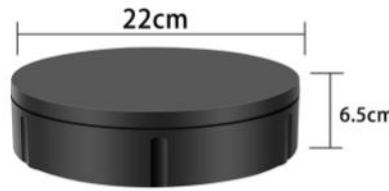

NAME: 60cm remote control speed regulating turntable

MATERIAL: High quality ABS

THE PRODUCT LOAD: 100 KG

PRODUCT COLOR: White/Black

PRODUCT SIZE: Diameter 60cm* height 7cm

PACKING SIZE: 63*63*8 cm/1PC G.W.:4.6KG/PC

PRODUCT ROTATE SPEED: 40-120 seconds/circle

PRODUCT NET WEIGHT: 3.7 KG

PACKING QUANTITY: 3 PCS CTN.:65*65*26cm WEIGHT:30KGS

STANDARD: power cord + remote control + turntable

Remote control of motor speed

NAME: 22cm remote control speed regulating turntable
 MATERIAL: High quality ABS
 THE PRODUCT LOAD: 50 KG
 PRODUCT COLOR: White/Black
 PACKING SIZE: 30*23*8cm/PC G.W:1.2KG/PC
 PRODUCT ROTATE SPEED: 12-35 seconds/circle
 PACKING QUANTITY: 12 PCS CTN.:72.5*32.5*34cm WEIGHT:16KGS
 STANDARD: power cord + remote control + turntable

NAME: 30cm remote control speed regulating turntable
 MATERIAL: High quality ABS
 THE PRODUCT LOAD: 100KG
 PRODUCT COLOR: White/Black
 PRODUCT SIZE: Diameter 30cm* height 6cm
 PACKING SIZE: 34.5*31.5*7cm/PC G.W:1.8KG/PC
 PRODUCT ROTATE SPEED: 22-60 seconds/circle
 PACKING QUANTITY: 12 PCS CTN.:78*36*33.5cm WEIGHT:18KGS
 STANDARD: power cord + remote control + turntable

NAME: 42cm remote control speed regulating turntable
 MATERIAL: High quality ABS
 THE PRODUCT LOAD: 100 KG
 PRODUCT COLOR: White/Black
 PRODUCT SIZE: Diameter 42cm* height 6.5cm
 PACKING SIZE: 34.5*31.5*7cm/PC G.W:2.13KG/PC
 PRODUCT ROTATE SPEED: 22-60 seconds/circle
 PACKING QUANTITY: 10 PCS CTN.:48*44.5*81cm WEIGHT:22KGS
 STANDARD: power cord + remote control + turntable