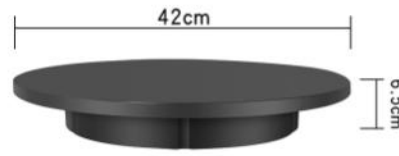

NAME: 60cm remote control speed regulating turntable

MATERIAL: High quality ABS

THE PRODUCT LOAD: 100 KG

PRODUCT COLOR: White/Black

PRODUCT SIZE: Diameter 60cm* height 7cm

PACKING SIZE: 63*63*8 cm/1PC G.W.:4.6KG/PC

PRODUCT ROTATE SPEED: 40-120 seconds/circle

PRODUCT NET WEIGHT: 3.7 KG

PACKING QUANTITY: 3 PCS CTN.:65*65*26cm WEIGHT:30KGS

STANDARD: power cord + remote control + turntable

Remote control of motor speed

NAME: 22cm remote control speed regulating turntable
 MATERIAL: High quality ABS
 THE PRODUCT LOAD: 50 KG
 PRODUCT COLOR: White/Black
 PACKING SIZE: 30*23*8cm/PC G.W:1.2KG/PC
 PRODUCT ROTATE SPEED: 12-35 seconds/circle
 PACKING QUANTITY: 12 PCS CTN.:72.5*32.5*34cm WEIGHT:16KGS
 STANDARD: power cord + remote control + turntable

NAME: 30cm remote control speed regulating turntable
 MATERIAL: High quality ABS
 THE PRODUCT LOAD: 100KG
 PRODUCT COLOR: White/Black
 PRODUCT SIZE: Diameter 30cm* height 6cm
 PACKING SIZE: 34.5*31.5*7cm/PC G.W:1.8KG/PC
 PRODUCT ROTATE SPEED: 22-60 seconds/circle
 PACKING QUANTITY: 12 PCS CTN.:78*36*33.5cm WEIGHT:18KGS
 STANDARD: power cord + remote control + turntable

NAME: 42cm remote control speed regulating turntable
 MATERIAL: High quality ABS
 THE PRODUCT LOAD: 100 KG
 PRODUCT COLOR: White/Black
 PRODUCT SIZE: Diameter 42cm* height 6.5cm
 PACKING SIZE: 34.5*31.5*7cm/PC G.W:2.13KG/PC
 PRODUCT ROTATE SPEED: 22-60 seconds/circle
 PACKING QUANTITY: 10 PCS CTN.:48*44.5*81cm WEIGHT:22KGS
 STANDARD: power cord + remote control + turntable