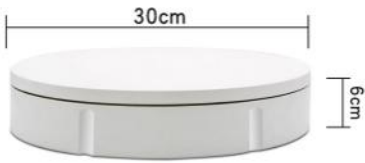

NAME: 60cm remote control speed regulating turntable

MATERIAL: High quality ABS

THE PRODUCT LOAD: 100 KG

PRODUCT COLOR: White/Black

PRODUCT SIZE: Diameter 60cm* height 7cm

PACKING SIZE: 63*63*8 cm/1PC G.W.:4.6KG/PC

PRODUCT ROTATE SPEED: 40-120 seconds/circle

PRODUCT NET WEIGHT: 3.7 KG

PACKING QUANTITY: 3 PCS CTN.:65*65*26cm WEIGHT:30KGS

STANDARD: power cord + remote control + turntable

Remote control of motor speed

NAME: 22cm remote control speed regulating turntable
 MATERIAL: High quality ABS
 THE PRODUCT LOAD: 50 KG
 PRODUCT COLOR: White/Black
 PACKING SIZE: 30*23*8cm/PC G.W:1.2KG/PC
 PRODUCT ROTATE SPEED: 12-35 seconds/circle
 PACKING QUANTITY: 12 PCS CTN.:72.5*32.5*34cm WEIGHT:16KGS
 STANDARD: power cord + remote control + turntable

NAME: 30cm remote control speed regulating turntable
 MATERIAL: High quality ABS
 THE PRODUCT LOAD: 100KG
 PRODUCT COLOR: White/Black
 PRODUCT SIZE: Diameter 30cm* height 6cm
 PACKING SIZE: 34.5*31.5*7cm/PC G.W:1.8KG/PC
 PRODUCT ROTATE SPEED: 22-60 seconds/circle
 PACKING QUANTITY: 12 PCS CTN.:78*36*33.5cm WEIGHT:18KGS
 STANDARD: power cord + remote control + turntable

NAME: 42cm remote control speed regulating turntable
 MATERIAL: High quality ABS
 THE PRODUCT LOAD: 100 KG
 PRODUCT COLOR: White/Black
 PRODUCT SIZE: Diameter 42cm* height 6.5cm
 PACKING SIZE: 34.5*31.5*7cm/PC G.W:2.13KG/PC
 PRODUCT ROTATE SPEED: 22-60 seconds/circle
 PACKING QUANTITY: 10 PCS CTN.:48*44.5*81cm WEIGHT:22KGS
 STANDARD: power cord + remote control + turntable