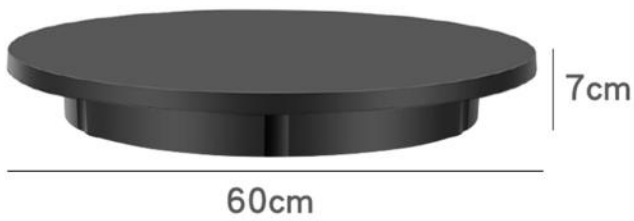

NAME: 60cm remote control speed regulating turntable

MATERIAL: High quality ABS

THE PRODUCT LOAD: 100 KG

PRODUCT COLOR: White/Black

PRODUCT SIZE: Diameter 60cm* height 7cm

PACKING SIZE: 63*63*8 cm/1PC G.W.:4.6KG/PC

PRODUCT ROTATE SPEED: 40-120 seconds/circle

PRODUCT NET WEIGHT: 3.7 KG

PACKING QUANTITY: 3 PCS CTN.:65*65*26cm WEIGHT:30KGS

STANDARD: power cord + remote control + turntable

Remote control of motor speed

NAME: 22cm remote control speed regulating turntable
 MATERIAL: High quality ABS
 THE PRODUCT LOAD: 50 KG
 PRODUCT COLOR: White/Black
 PACKING SIZE: 30*23*8cm/PC G.W:1.2KG/PC
 PRODUCT ROTATE SPEED: 12-35 seconds/circle
 PACKING QUANTITY: 12 PCS CTN.:72.5*32.5*34cm WEIGHT:16KGS
 STANDARD: power cord + remote control + turntable

NAME: 30cm remote control speed regulating turntable
 MATERIAL: High quality ABS
 THE PRODUCT LOAD: 100KG
 PRODUCT COLOR: White/Black
 PRODUCT SIZE: Diameter 30cm* height 6cm
 PACKING SIZE: 34.5*31.5*7cm/PC G.W:1.8KG/PC
 PRODUCT ROTATE SPEED: 22-60 seconds/circle
 PACKING QUANTITY: 12 PCS CTN.:78*36*33.5cm WEIGHT:18KGS
 STANDARD: power cord + remote control + turntable

NAME: 30cm fixed speed regulating turntable
 MATERIAL: High quality ABS
 THE PRODUCT LOAD: 100KG
 PRODUCT COLOR: White/Black
 PRODUCT SIZE: Diameter 30cm* height 6cm
 PACKING SIZE: 34.5*31.5*7cm/PC G.W:1.8KG/PC
 PRODUCT ROTATE SPEED: 30 seconds/circle
 PACKING QUANTITY: 10 PCS CTN.:78*36*33.5cm WEIGHT:18KGS
 STANDARD: power cord + turntable