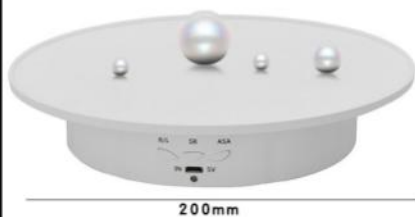

USB charging, manual speed adjustment

200mm

40mm