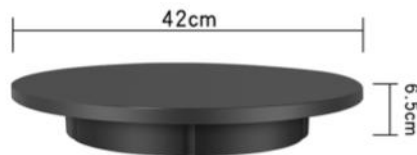

NAME: 30cm remote control speed regulating turntable
 MATERIAL: High quality ABS
 THE PRODUCT LOAD: 100KG
 PRODUCT COLOR: White/Black
 PRODUCT SIZE: Diameter 30cm* height 6cm
 PACKING SIZE: 34.5*31.5*7cm/PC G.W:1.8KG/PC
 PRODUCT ROTATE SPEED: 22-60 seconds/circle
 PACKING QUANTITY: 12 PCS CTN.:78*36*33.5cm WEIGHT:18KGS
 STANDARD: power cord + remote control + turntable

NAME: 42cm remote control speed regulating turntable
 MATERIAL: High quality ABS
 THE PRODUCT LOAD: 100 KG
 PRODUCT COLOR: White/Black
 PRODUCT SIZE: Diameter 42cm* height 6.5cm
 PACKING SIZE: 34.5*31.5*7cm/PC G.W:2.13KG/PC
 PRODUCT ROTATE SPEED: 22-60 seconds/circle
 PACKING QUANTITY: 10 PCS CTN.:48*44.5*81cm WEIGHT:22KGS
 STANDARD: power cord + remote control + turntable

Fixed speed

NAME: 22cm fixed speed regulating turntable
 MATERIAL: High quality ABS
 THE PRODUCT LOAD: 50 KG
 PRODUCT COLOR: White/Black
 PRODUCT SIZE: Diameter 22cm* height 6.5cm
 PACKING SIZE: 30*23*8cm/PC G.W:1.2KG
 PRODUCT ROTATE SPEED: 18 seconds/circle
 PACKING QUANTITY: 12 PCS CTN.:72.5*32.5*34cm WEIGHT:16KGS
 STANDARD: power cord + turntable

NAME: 30cm fixed speed regulating turntable
 MATERIAL: High quality ABS
 THE PRODUCT LOAD: 100KG
 PRODUCT COLOR: White/Black
 PRODUCT SIZE: Diameter 30cm* height 6cm
 PACKING SIZE: 34.5*31.5*7cm/PC G.W:1.8KG/PC
 PRODUCT ROTATE SPEED: 30 seconds/circle
 PACKING QUANTITY: 10 PCS CTN.:78*36*33.5cm WEIGHT:18KGS
 STANDARD: power cord + turntable