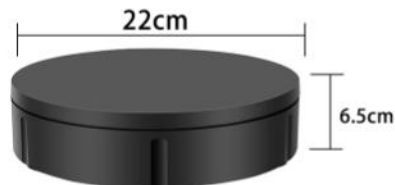

NAME: 22cm fixed speed regulating turntable
MATERIAL: High quality ABS
THE PRODUCT LOAD: 50 KG
PRODUCT COLOR: White/Black
PRODUCT SIZE: Diameter 22cm* height 6.5cm
PACKING SIZE: 30*23*8cm/PC G.W:1.2KG
PRODUCT ROTATE SPEED: 18 seconds/circle
PACKING QUANTITY: 12 PCS CTN.:72.5*32.5*34cm WEIGHT:16KGS
STANDARD: power cord + turntable