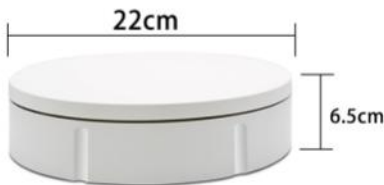

NAME: 22cm fixed speed regulating turntable
MATERIAL: High quality ABS
THE PRODUCT LOAD: 50 KG
PRODUCT COLOR: White/Black
PRODUCT SIZE: Diameter 22cm* height 6.5cm
PACKING SIZE: 30*23*8cm/PC G.W:1.2KG
PRODUCT ROTATE SPEED: 18 seconds/circle
PACKING QUANTITY: 12 PCS CTN.:72.5*32.5*34cm WEIGHT:16KGS
STANDARD: power cord + turntable