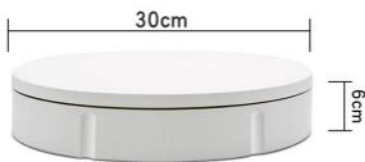

PRODUCT ROTATE SPEED: 40-120 seconds/circle

PRODUCT NET WEIGHT: 3.7 KG

PACKING QUANTITY: 3 PCS CTN.:65*65*26cm WEIGHT:30KGS

STANDARD: power cord + remote control + turntable

Remote control of motor speed

NAME: 22cm remote control speed regulating turntable
 MATERIAL: High quality ABS
 THE PRODUCT LOAD: 50 KG
 PRODUCT COLOR: White/Black
 PACKING SIZE: 30*23*8cm/PC G.W:1.2KG/PC
 PRODUCT ROTATE SPEED: 12-35 seconds/circle
 PACKING QUANTITY: 12 PCS CTN.:72.5*32.5*34cm WEIGHT:16KGS
 STANDARD: power cord + remote control + turntable

NAME: 30cm remote control speed regulating turntable
 MATERIAL: High quality ABS
 THE PRODUCT LOAD: 100KG
 PRODUCT COLOR: White/Black
 PRODUCT SIZE: Diameter 30cm* height 6cm
 PACKING SIZE: 34.5*31.5*7cm/PC G.W:1.8KG/PC
 PRODUCT ROTATE SPEED: 22-60 seconds/circle
 PACKING QUANTITY: 12 PCS CTN.:78*36*33.5cm WEIGHT:18KGS
 STANDARD: power cord + remote control + turntable

NAME: 42cm remote control speed regulating turntable
 MATERIAL: High quality ABS
 THE PRODUCT LOAD: 100 KG
 PRODUCT COLOR: White/Black
 PRODUCT SIZE: Diameter 42cm* height 6.5cm
 PACKING SIZE: 34.5*31.5*7cm/PC G.W:2.13KG/PC
 PRODUCT ROTATE SPEED: 22-60 seconds/circle
 PACKING QUANTITY: 10 PCS CTN.:48*44.5*81cm WEIGHT:22KGS
 STANDARD: power cord + remote control + turntable

Fixed speed

NAME: 22cm fixed speed regulating turntable
 MATERIAL: High quality ABS
 THE PRODUCT LOAD: 50 KG
 PRODUCT COLOR: White/Black
 PRODUCT SIZE: Diameter 22cm* height 6.5cm
 PACKING SIZE: 30*23*8cm/PC G.W:1.2KG
 PRODUCT ROTATE SPEED: 18 seconds/circle
 PACKING QUANTITY: 12 PCS CTN.:72.5*32.5*34cm WEIGHT:16KGS
 STANDARD: power cord + turntable