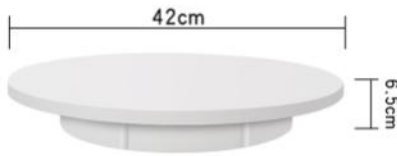

NAME: 60cm remote control speed regulating turntable

MATERIAL: High quality ABS

THE PRODUCT LOAD: 100 KG

PRODUCT COLOR: White/Black

PRODUCT SIZE: Diameter 60cm* height 7cm

PACKING SIZE: 63*63*8 cm/1PC G.W.:4.6KG/PC

PRODUCT ROTATE SPEED: 40-120 seconds/circle

PRODUCT NET WEIGHT: 3.7 KG

PACKING QUANTITY: 3 PCS CTN.:65*65*26cm WEIGHT:30KGS

STANDARD: power cord + remote control + turntable

Remote control of motor speed

NAME: 22cm remote control speed regulating turntable
 MATERIAL: High quality ABS
 THE PRODUCT LOAD: 50 KG
 PRODUCT COLOR: White/Black
 PACKING SIZE: 30*23*8cm/PC G.W:1.2KG/PC
 PRODUCT ROTATE SPEED: 12-35 seconds/circle
 PACKING QUANTITY: 12 PCS CTN.:72.5*32.5*34cm WEIGHT:16KGS
 STANDARD: power cord + remote control + turntable

NAME: 30cm remote control speed regulating turntable
 MATERIAL: High quality ABS
 THE PRODUCT LOAD: 100KG
 PRODUCT COLOR: White/Black
 PRODUCT SIZE: Diameter 30cm* height 6cm
 PACKING SIZE: 34.5*31.5*7cm/PC G.W:1.8KG/PC
 PRODUCT ROTATE SPEED: 22-60 seconds/circle
 PACKING QUANTITY: 12 PCS CTN.:78*36*33.5cm WEIGHT:18KGS
 STANDARD: power cord + remote control + turntable

NAME: 42cm remote control speed regulating turntable
 MATERIAL: High quality ABS
 THE PRODUCT LOAD: 100 KG
 PRODUCT COLOR: White/Black
 PRODUCT SIZE: Diameter 42cm* height 6.5cm
 PACKING SIZE: 34.5*31.5*7cm/PC G.W:2.13KG/PC
 PRODUCT ROTATE SPEED: 22-60 seconds/circle
 PACKING QUANTITY: 10 PCS CTN.:48*44.5*81cm WEIGHT:22KGS
 STANDARD: power cord + remote control + turntable