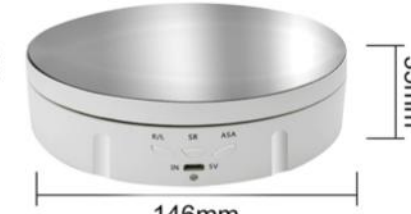

146mm

35mm

146mm

35mm

NAME: 146mm USB charging, manual speed adjustment
 MATERIAL: High quality ABS
 POWER SUPPLY MODE: USD
 THE PRODUCT LOAD: 8 KG
 PRODUCT COLOR: White/Black
 PRODUCT SIZE: Diameter 146mm* height 35mm
 PACKING SIZE: 15*17*4cm/PC G.W:0.35KG/PC
 PRODUCT ROTATE SPEED: 8-30 seconds/circle
 PACKING QUANTITY: 40 PCS CTN.:47*36*34cm WEIGHT:20KGS
 Standard: USB cable + turntable

146mm

35mm

146mm

35mm

NAME: 146mm USB charging, manual speed adjustment
 MATERIAL: High quality ABS + PVC mirror
 POWER SUPPLY MODE: USD
 THE PRODUCT LOAD: 8 KG
 PRODUCT COLOR: White/Black
 PRODUCT SIZE: Diameter 146mm* height 35mm
 PACKING SIZE: 15*17*4cm/PC G.W:0.35KG/PC
 PRODUCT ROTATE SPEED: 8-30 seconds/circle
 PACKING QUANTITY: 60 PCS CTN.:47*36*34cm WEIGHT:20KGS
 Standard: USB cable + turntable