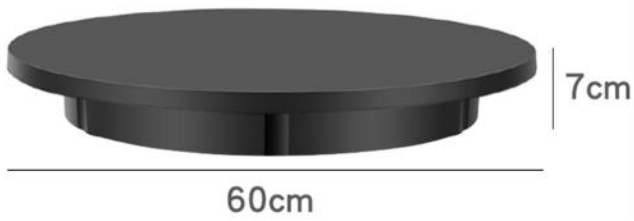

M029- GHK112S
HEIGHT: 126CM
SHOULDER: 40CM
CHEST: 80CM
WAIST: 65CM
HIP: 82CM

GHK SERIES

THE POSTER

MODEL: GHK106-G
HEIGHT: 109CM
CHEST: 61CM
WAIST: 54CM
HIP: 65CM

MODEL: GHK112-G
HEIGHT: 134CM
CHEST: 72CM
WAIST: 62CM
HIP: 80CM

TM SERIES

THE POSTER

THE MEASUREMENT OF THE MODOL

M002- TM10
HEIGHT: 64.5CM
WAIST: 85CM
HIP: 92CM
CTN. : 117*38*46CM

TM SERIES

THE POSTER

THE MEASUREMENT OF THE MODOL

MO70- TM11
HEIGHT: 64CM
WAIST: 79CM
HIP: 87.5CM

60cm remote control speed regulating turntable

NAME: 60cm remote control speed regulating turntable

MATERIAL: High quality ABS

THE PRODUCT LOAD: 100 KG

PRODUCT COLOR: White/Black

PRODUCT SIZE: Diameter 60cm* height 7cm