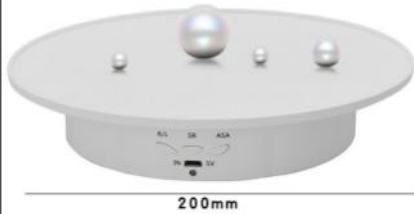

USB charging, manual speed adjustment

200mm

40mm