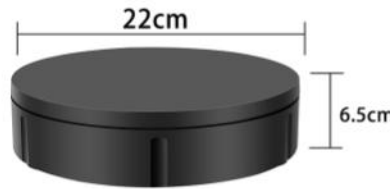

60cm remote control speed regulating turntable

NAME: 60cm remote control speed regulating turntable

MATERIAL: High quality ABS

THE PRODUCT LOAD: 100 KG

PRODUCT COLOR: White/Black

PRODUCT SIZE: Diameter 60cm* height 7cm

PACKING SIZE: 63*63*8 cm/1PC G.W.:4.6KG/PC

PRODUCT ROTATE SPEED: 40-120 seconds/circle

PRODUCT NET WEIGHT: 3.7 KG

PACKING QUANTITY: 3 PCS CTN.:65*65*26cm WEIGHT:30KGS

STANDARD: power cord + remote control + turntable

Remote control of motor speed

NAME: 22cm remote control speed regulating turntable
 MATERIAL: High quality ABS
 THE PRODUCT LOAD: 50 KG
 PRODUCT COLOR: White/Black
 PACKING SIZE: 30*23*8cm/PC G.W:1.2KG/PC
 PRODUCT ROTATE SPEED: 12-35 seconds/circle
 PACKING QUANTITY: 12 PCS CTN.:72.5*32.5*34cm WEIGHT:16KGS
 STANDARD: power cord + remote control + turntable

NAME: 30cm remote control speed regulating turntable
 MATERIAL: High quality ABS
 THE PRODUCT LOAD: 100KG
 PRODUCT COLOR: White/Black
 PRODUCT SIZE: Diameter 30cm* height 6cm
 PACKING SIZE: 34.5*31.5*7cm/PC G.W:1.8KG/PC
 PRODUCT ROTATE SPEED: 22-60 seconds/circle
 PACKING QUANTITY: 10 PCS CTN.:78*36*33.5cm WEIGHT:18KGS
 STANDARD: power cord + remote control + turntable