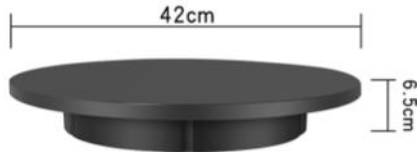

NAME: 42cm fixed speed regulating turntable
MATERIAL: High quality ABS
THE PRODUCT LOAD: 100 KG
PRODUCT COLOR: White/Black
PRODUCT SIZE: Diameter 42cm* height 6.5cm
PACKING SIZE: 34.5*31.5*7cm/PC G.W:2.1KG/PC
PRODUCT ROTATE SPEED: 30 seconds/circle
PACKING QUANTITY: 10 PCS CTN.:48*44.5*81cm WEIGHT:22KGS
STANDARD: power cord + turntable