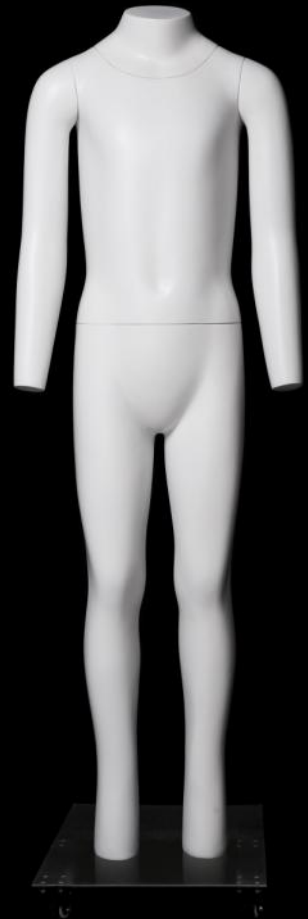

GHK SERIES

THE POSTER

GHK106

GHK108

MODEL: GHK102
HEIGHT: 82CM
CHEST: 55CM
WAIST: 50CM
HIP: 55CM
CTN.: 62*32*33CM
N.W: 8KGS G.W: 10.9KGS

MODEL: GHK106
HEIGHT: 109CM
CHEST: 61CM
WAIST: 54CM
HIP: 65CM
CTN.: 90*40*35CM
N.W: 10KGS G.W: 13.3KGS

MODEL: GHK108
HEIGHT: 116CM
SHOULDER: 35CM
CHEST: 67CM
WAIST: 58CM
HIP: 69CM
CTN.: 85*36*34CM
N.W: 10KGS G.W: 12.2KGS