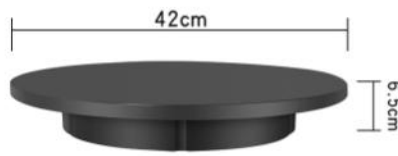

NAME: 42cm remote control speed regulating turntable
MATERIAL: High quality ABS
THE PRODUCT LOAD: 100 KG
PRODUCT COLOR: White/Black
PRODUCT SIZE: Diameter 42cm* height 6.5cm
PACKING SIZE: 34.5*31.5*7cm/PC G.W:2.13KG/PC
PRODUCT ROTATE SPEED: 22-60 seconds/circle
PACKING QUANTITY: 10 PCS CTN.:48*44.5*81cm WEIGHT:22KGS
STANDARD: power cord + remote control + turntable

Fixed speed