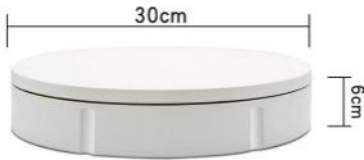

NAME: 30cm remote control speed regulating turntable
MATERIAL: High quality ABS
THE PRODUCT LOAD: 100KG
PRODUCT COLOR: White/Black
PRODUCT SIZE: Diameter 30cm* height 6cm
PACKING SIZE: 34.5*31.5*7cm/PC G.W:1.8KG/PC
PRODUCT ROTATE SPEED: 22-60 seconds/circle
PACKING QUANTITY: 10 PCS CTN.:78*36*33.5cm WEIGHT:18KGS
STANDARD: power cord + remote control + turntable