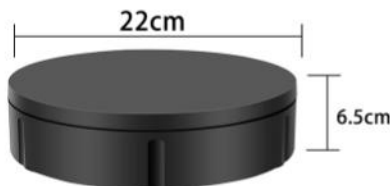

NAME: 22cm fixed speed regulating turntable
MATERIAL: High quality ABS
THE PRODUCT LOAD: 50 KG
PRODUCT COLOR: White/Black
PRODUCT SIZE: Diameter 22cm* height 6.5cm
PACKING SIZE: 30*23*8cm/PC G.W:1.2KG
PRODUCT ROTATE SPEED: 18 seconds/circle
PACKING QUANTITY: 12 PCS CTN.:72.5*32.5*34cm WEIGHT:16KGS
STANDARD: power cord + turntable