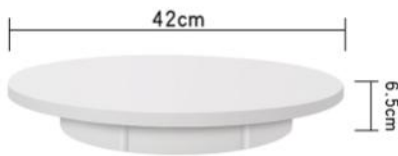

NAME: 42cm remote control speed regulating turntable
MATERIAL: High quality ABS
THE PRODUCT LOAD: 100 KG
PRODUCT COLOR: White/Black
PRODUCT SIZE: Diameter 42cm* height 6.5cm
PACKING SIZE: 34.5*31.5*7cm/PC G.W:2.13KG/PC
PRODUCT ROTATE SPEED: 22-60 seconds/circle
PACKING QUANTITY: 10 PCS CTN.:48*44.5*81cm WEIGHT:22KGS
STANDARD: power cord + remote control + turntable

Fixed speed