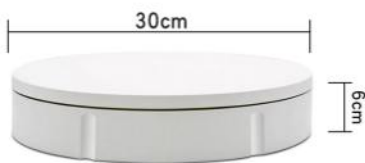

NAME: 30cm fixed speed regulating turntable
MATERIAL: High quality ABS
THE PRODUCT LOAD: 100KG
PRODUCT COLOR: White/Black
PRODUCT SIZE: Diameter 30cm* height 6cm
PACKING SIZE: 34.5*31.5*7cm/PC G.W:1.8KG/PC
PRODUCT ROTATE SPEED: 30 seconds/circle
PACKING QUANTITY: 10 PCS CTN.:78*36*33.5cm WEIGHT:18KGS
STANDARD: power cord + turntable