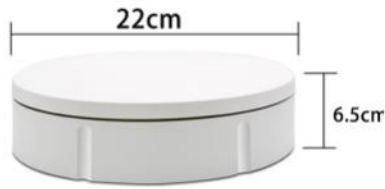

Remote control of motor speed

NAME: 22cm remote control speed regulating turntable
MATERIAL: High quality ABS
THE PRODUCT LOAD: 50 KG
PRODUCT COLOR: White/Black
PACKING SIZE: 30*23*8cm/PC G.W:1.2KG/PC
PRODUCT ROTATE SPEED: 12-35 seconds/circle
PACKING QUANTITY: 12 PCS CTN.:72.5*32.5*34cm WEIGHT:16KGS
STANDARD: power cord + remote control + turntable