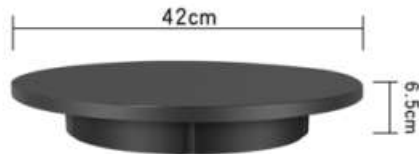

NAME: 42cm fixed speed regulating turntable
MATERIAL: High quality ABS
THE PRODUCT LOAD: 100 KG
PRODUCT COLOR: White/Black
PRODUCT SIZE: Diameter 42cm* height 6.5cm
PACKING SIZE: 34.5*31.5*7cm/PC G.W: 2.1KG/PC
PRODUCT ROTATE SPEED: 30 seconds/circle
PACKING QUANTITY: 10 PCS CTN.:48*44.5*81cm WEIGHT:22KGS
STANDARD: power cord + turntable