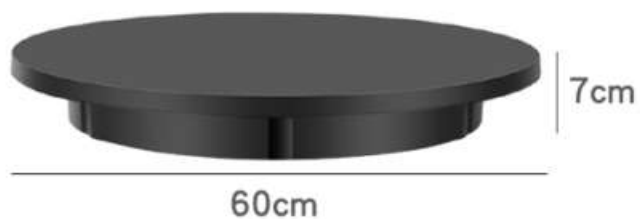

# 60cm remote control speed regulating turntable

NAME: 60cm remote control speed regulating turntable  
MATERIAL: High quality ABS  
THE PRODUCT LOAD: 100 KG  
PRODUCT COLOR: White/Black  
PRODUCT SIZE: Diameter 60cm\* height 7cm  
PACKING SIZE: 63\*63\*8 cm/1PC G.W.:4.6KG/PC  
PRODUCT ROTATE SPEED: 40-120 seconds/circle  
PRODUCT NET WEIGHT: 3.7 KG  
PACKING QUANTITY: 3 PCS CTN.:65\*65\*26cm WEIGHT:30KGS  
STANDARD: power cord + remote control + turntable