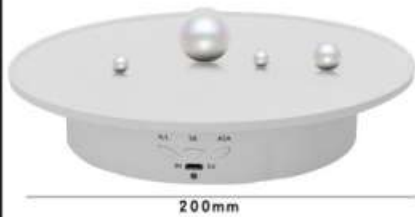

USB charging, manual speed adjustment

200mm