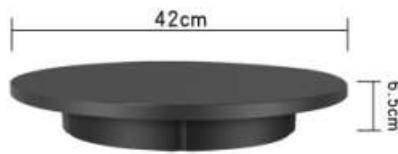

NAME: 42cm remote control speed regulating turntable
MATERIAL: High quality ABS
THE PRODUCT LOAD: 100 KG
PRODUCT COLOR: White/Black
PRODUCT SIZE: Diameter 42cm* height 6.5cm
PACKING SIZE: 34.5*31.5*7cm/PC G.W:2.13KG/PC
PRODUCT ROTATE SPEED: 22-60 seconds/circle
PACKING QUANTITY: 10 PCS CTN.:48*44.5*81cm WEIGHT:22KGS
STANDARD: power cord + remote control + turntable

Fixed speed