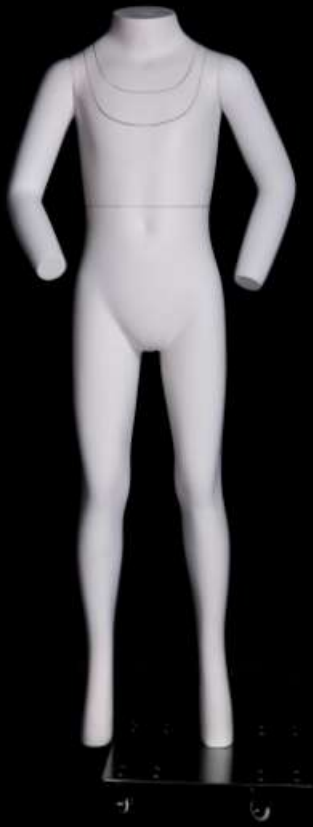

GHK SERIES

THE POSTER

GHK102

GHK106

GHK108

MODEL: GHK102
HEIGHT: 82CM
CHEST: 55CM
WAIST: 50CM
HIP: 55CM
CTN.: 62*32*33CM
N.W:8KGS G.W:10.9KGS

MODEL: GHK106
HEIGHT: 109CM
CHEST: 61CM
WAIST: 54CM
HIP: 65CM
CTN.: 90*40*35CM
N.W:10KGS G.W:13.3KGS

MODEL: GHK108
HEIGHT: 116CM
SHOULDER: 35CM
CHEST: 67CM
WAIST: 58CM
HIP: 69CM
CTN.: 85*36*34CM
N.W:10KGS G.W:12.2KGS

GHK SERIES

THE POSTER

GHK112

GHK112S

MODEL: GHK112
HEIGHT: 134CM
CHEST: 72CM
WAIST: 62CM
HIP: 80CM
CTN.: 94*42*39CM
N.W.:12KGS G.W.:16KGS

MODEL: GHK112S
HEIGHT: 126CM
SHOULDER: 40CM
CHEST: 80CM
WAIST: 65CM
HIP: 82CM

GHK SERIES

THE POSTER

MODEL: GHK106-G
HEIGHT: 109CM
SHOULDER: 33CM
CHEST: 61CM
WAIST: 54.5CM
HIP: 67CM

MODEL: GHK112-G
HEIGHT: 146CM
SHOULDER: 42CM
CHEST: 75CM
WAIST: 62CM
HIP: 81CM

MOK SERIES

THE POSTER

THE MEASUREMENT OF THE MODOL

MOK-1
HEIGHT: 131CM
SHOULDER: 37CM
CHEST: 63CM
WAIST: 54CM
HIP: 68CM
CTN.:80*34*34CM
N.W.:10KGS G.W.:12KGS

MOK-2
HEIGHT: 131CM
SHOULDER: 37CM
CHEST: 63CM
WAIST: 54CM
HIP: 68CM
CTN.:80*34*34CM
N.W.:10KGS G.W.:12KGS