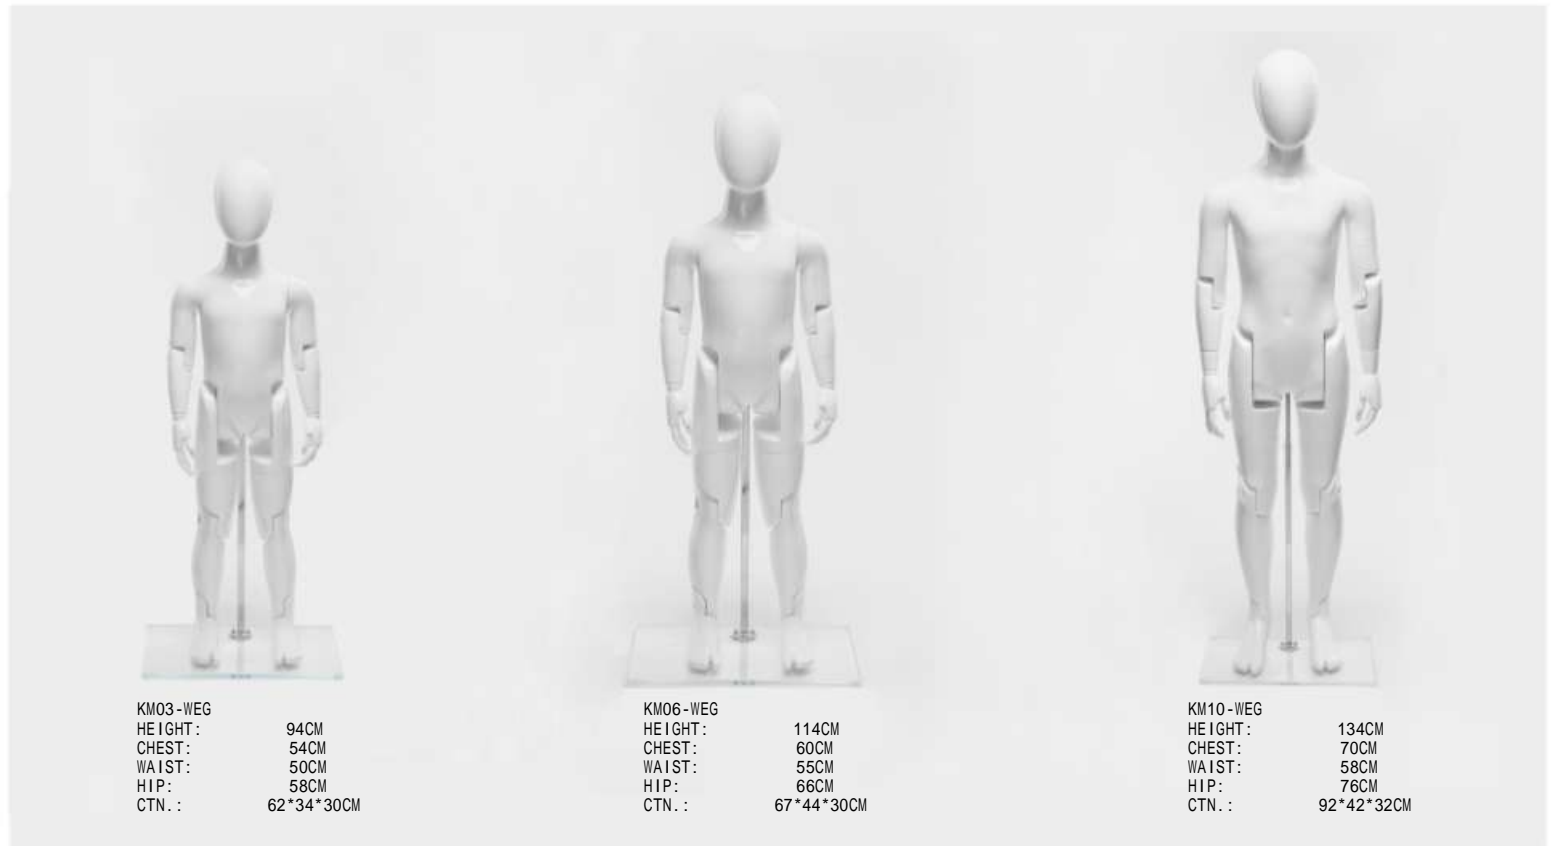

GHK SERIES

THE POSTER

GHK102

GHK106

GHK108

MODEL: GHK102
HEIGHT: 82CM
CHEST: 55CM
WAIST: 50CM
HIP: 55CM
CTN.: 62*32*33CM
N.W:8KGS G.W:10.9KGS

MODEL: GHK106
HEIGHT: 109CM
CHEST: 61CM
WAIST: 54CM
HIP: 65CM
CTN.: 90*40*35CM
N.W:10KGS G.W:13.3KGS

MOK SERIES

THE POSTER

THE MEASUREMENT OF THE MODOL

MOK-1
HEIGHT: 131CM
SHOULDER: 37CM
CHEST: 63CM
WAIST: 54CM
HIP: 68CM
CTN.:80*34*34CM
N.W.:10KGS G.W.:12KGS

MOK-2
HEIGHT: 131CM
SHOULDER: 37CM
CHEST: 63CM
WAIST: 54CM
HIP: 68CM
CTN.:80*34*34CM
N.W.:10KGS G.W.:12KGS

KM10
HEIGHT: 134CM
CHEST: 70CM
WAIST: 58CM
HIP: 76CM
CTN.: 92*42*32CM

KM SERIES

THE POSTER

KM SERIES

THE POSTER

THE MEASUREMENT OF THE MODOL

KM03-WEG
HEIGHT: 94CM
CHEST: 54CM
WAIST: 50CM
HIP: 58CM
CTN.: 62*34*30CM

KM06-WEG
HEIGHT: 114CM
CHEST: 60CM
WAIST: 55CM
HIP: 66CM
CTN.: 67*44*30CM

KM10-WEG
HEIGHT: 134CM
CHEST: 70CM
WAIST: 58CM
HIP: 76CM
CTN.: 92*42*32CM

KS SERIES

THE POSTER

THE MEASUREMENT OF THE MODOL

KS-1	
HEIGHT:	107CM
SHOULDER:	31CM
CHEST:	57CM
WAIST:	51CM
HIP:	57CM
FOOT:	15CM
CTN.:	113*32*25CM