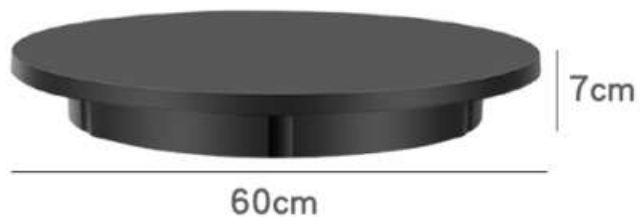

MODEL: SK08
HEIGHT: 167CM
SHOULDER: 38CM
CHEST: 78CM
WAIST: 62CM
HIP: 85CM

MODEL: SK09
HEIGHT: 167CM
SHOULDER: 38CM
CHEST: 82CM
WAIST: 67CM
HIP: 86CM
CTN.: 110*41*38CM
N.W.:6KGS G.W.:12KGS

MODEL: SK10
HEIGHT: 168CM
SHOULDER: 41CM
CHEST: 82CM
WAIST: 68CM
HIP: 84CM
CTN.: 110*41*38CM
N.W.:6KGS G.W.:12KGS

MODEL: SK07FR
HEIGHT: 160CM
SHOULDER: 37CM
CHEST: 73CM
WAIST: 62CM
HIP: 81CM

MODEL: SK03
HEIGHT: 147CM
SHOULDER: 35CM
CHEST: 71CM
WAIST: 57CM
HIP: 75CM

60cm remote control speed regulating turntable

NAME: 60cm remote control speed regulating turntable