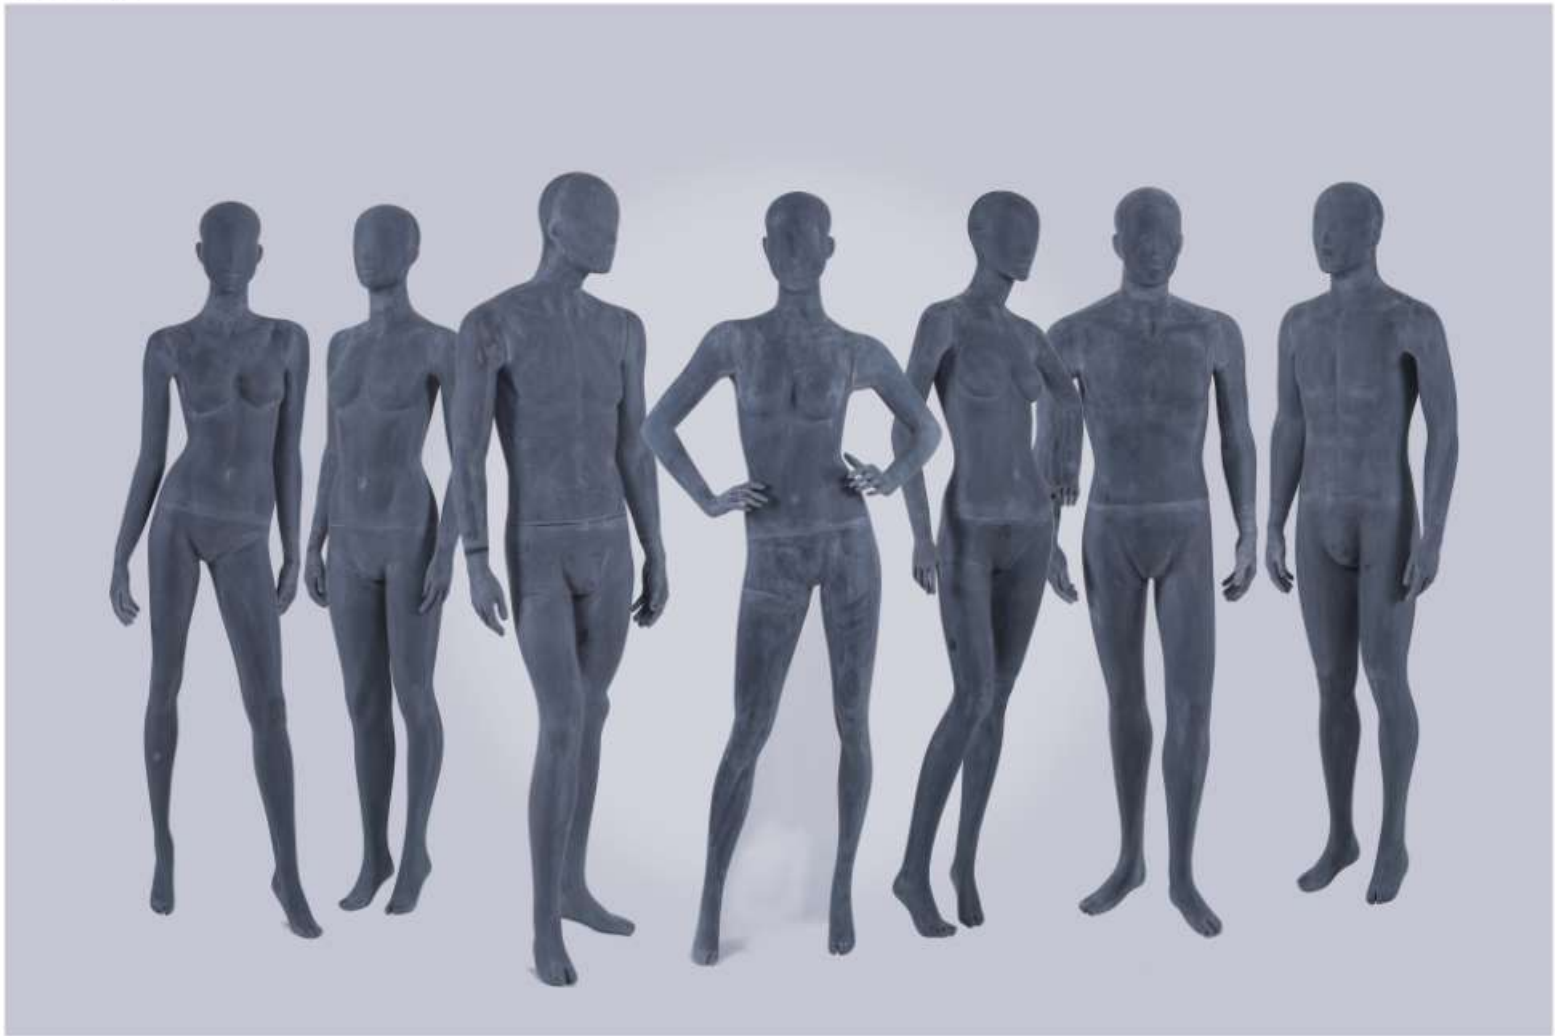

DREW SERIES

THE POSTER