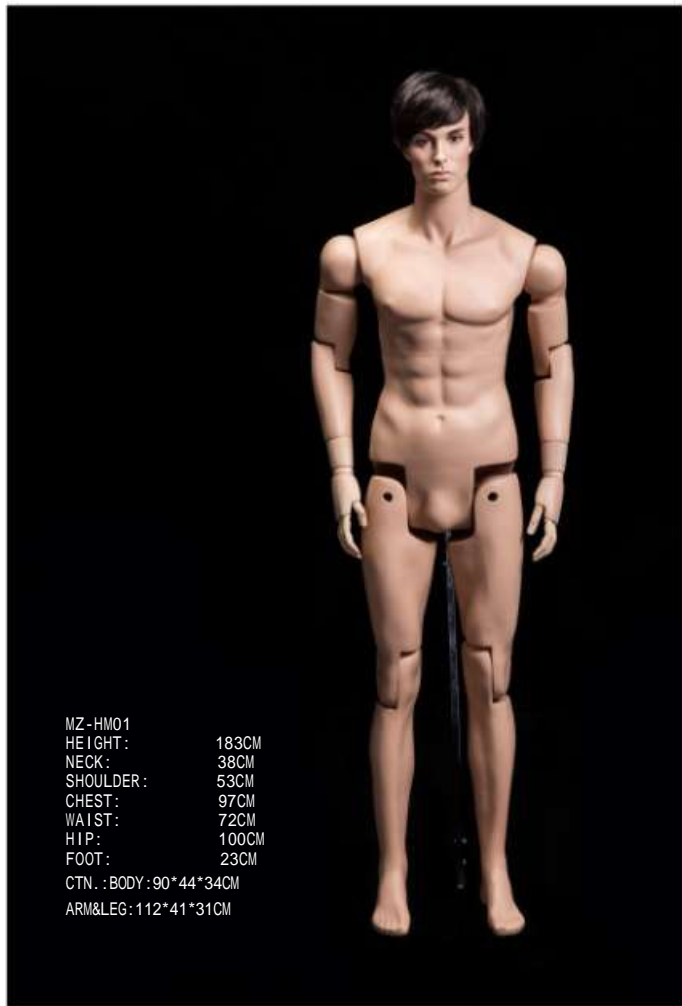

REALISTIC MANNEQUINS

DEAN SERIES

THE POSTER

THE MEASUREMENT OF THE MANNQUIN

DEAN1
HEIGHT: 180CM
SHOULDER: 48CM
CHEST: 97.5CM
WAIST: 76.5CM
HIP: 97CM

DEAN2
HEIGHT: 180CM
SHOULDER: 52CM
CHEST: 94CM
WAIST: 77.5CM
HIP: 95CM

DEAN3
HEIGHT: 180CM
SHOULDER: 48CM
CHEST: 97.5CM
WAIST: 76.5CM
HIP: 97CM

DEAN4
HEIGHT: 180CM
SHOULDER: 52CM
CHEST: 94CM
WAIST: 77.5CM
HIP: 95CM

MZ-HM01 SERIES

THE POSTER

MZ-HM01
HEIGHT: 183CM
NECK: 38CM
SHOULDER: 53CM
CHEST: 97CM
WAIST: 72CM
HIP: 100CM
FOOT: 23CM
CTN.: BODY: 90*44*34CM
ARM&LEG: 112*41*31CM