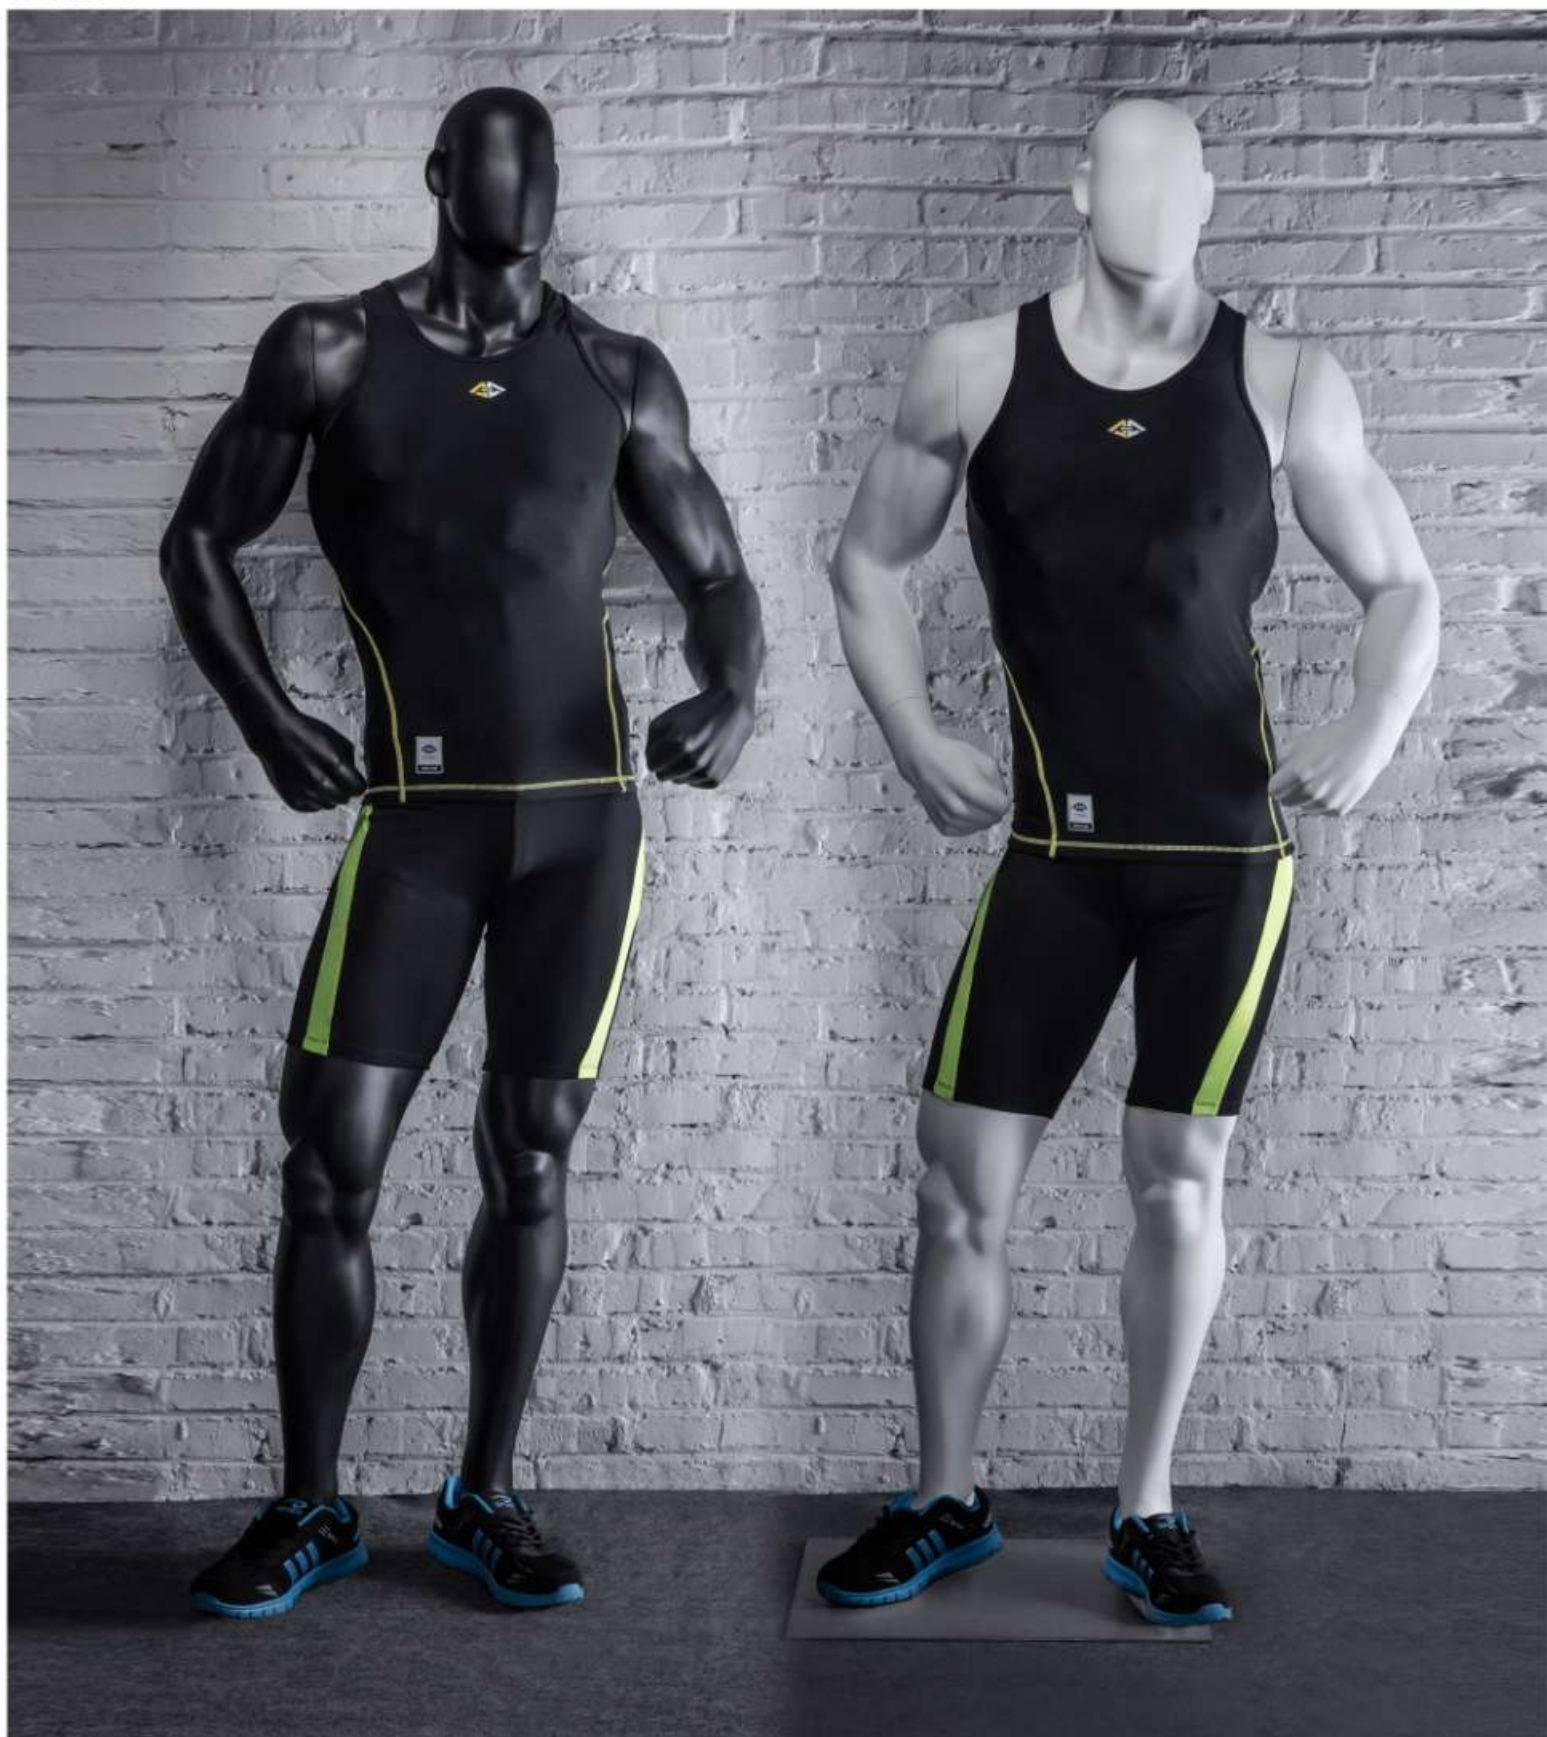

MAS SERIES

THE POSTER

MAS-1B
HEIGHT: 180CM
SHOULDER: 48CM
CHEST: 118CM
WAIST: 94CM
HIP: 110CM

MAS-1W
HEIGHT: 180CM
SHOULDER: 48CM
CHEST: 118CM
WAIST: 94CM
HIP: 110CM