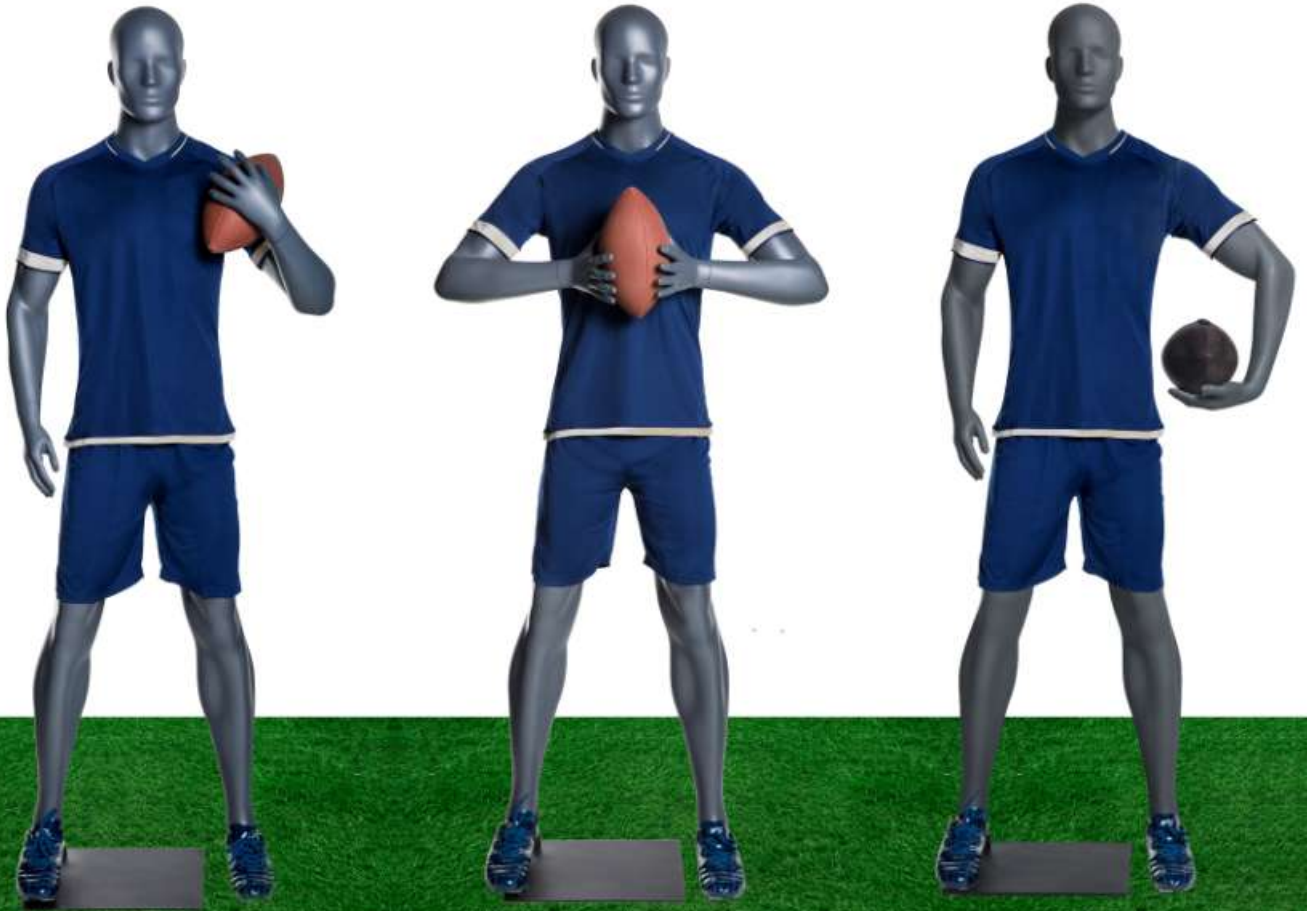

NF SERIES

THE POSTER

THE MEASUREMENT OF THE MODOL