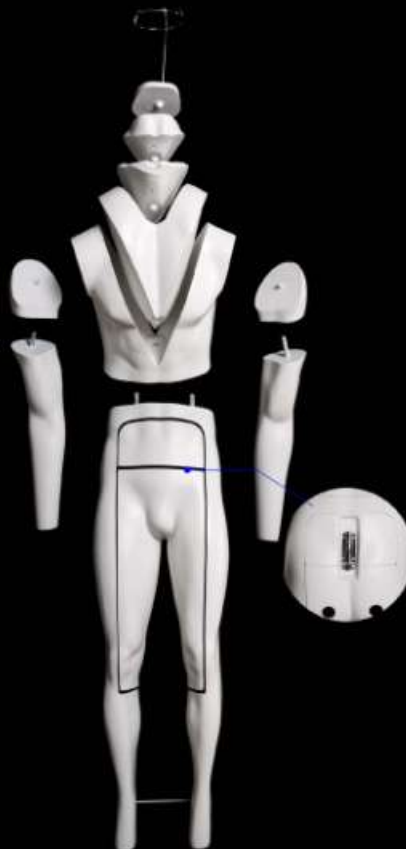

V wide: 17CM
V high: 12CM

GH SERIES

THE POSTER

GH23

GH13S-G

MODEL: GH23
HEIGHT: 164CM
SHOULDER: 51CM
CHEST: 94CM
WAIST: 75CM
HIP: 91CM
CTN.: 120*43*42CM
N.W.: 20KGS G.W.: 23.5KGS

V wide: 8.5CM
V wide: 32.5CM

MODEL: GH13S-G
HEIGHT: 175CM
NECK: 42CM
SHOULDER: 55CM
CHEST: 104CM
WAIST: 79CM
HIP: 104CM

GH SERIES

THE POSTER

GH33

GH27

MODEL: GH33
HEIGHT: 181CM
SHOULDER: 55CM
CHEST: 106CM
WAIST: 80CM
HIP: 102CM
CTN.: 110*49*47CM