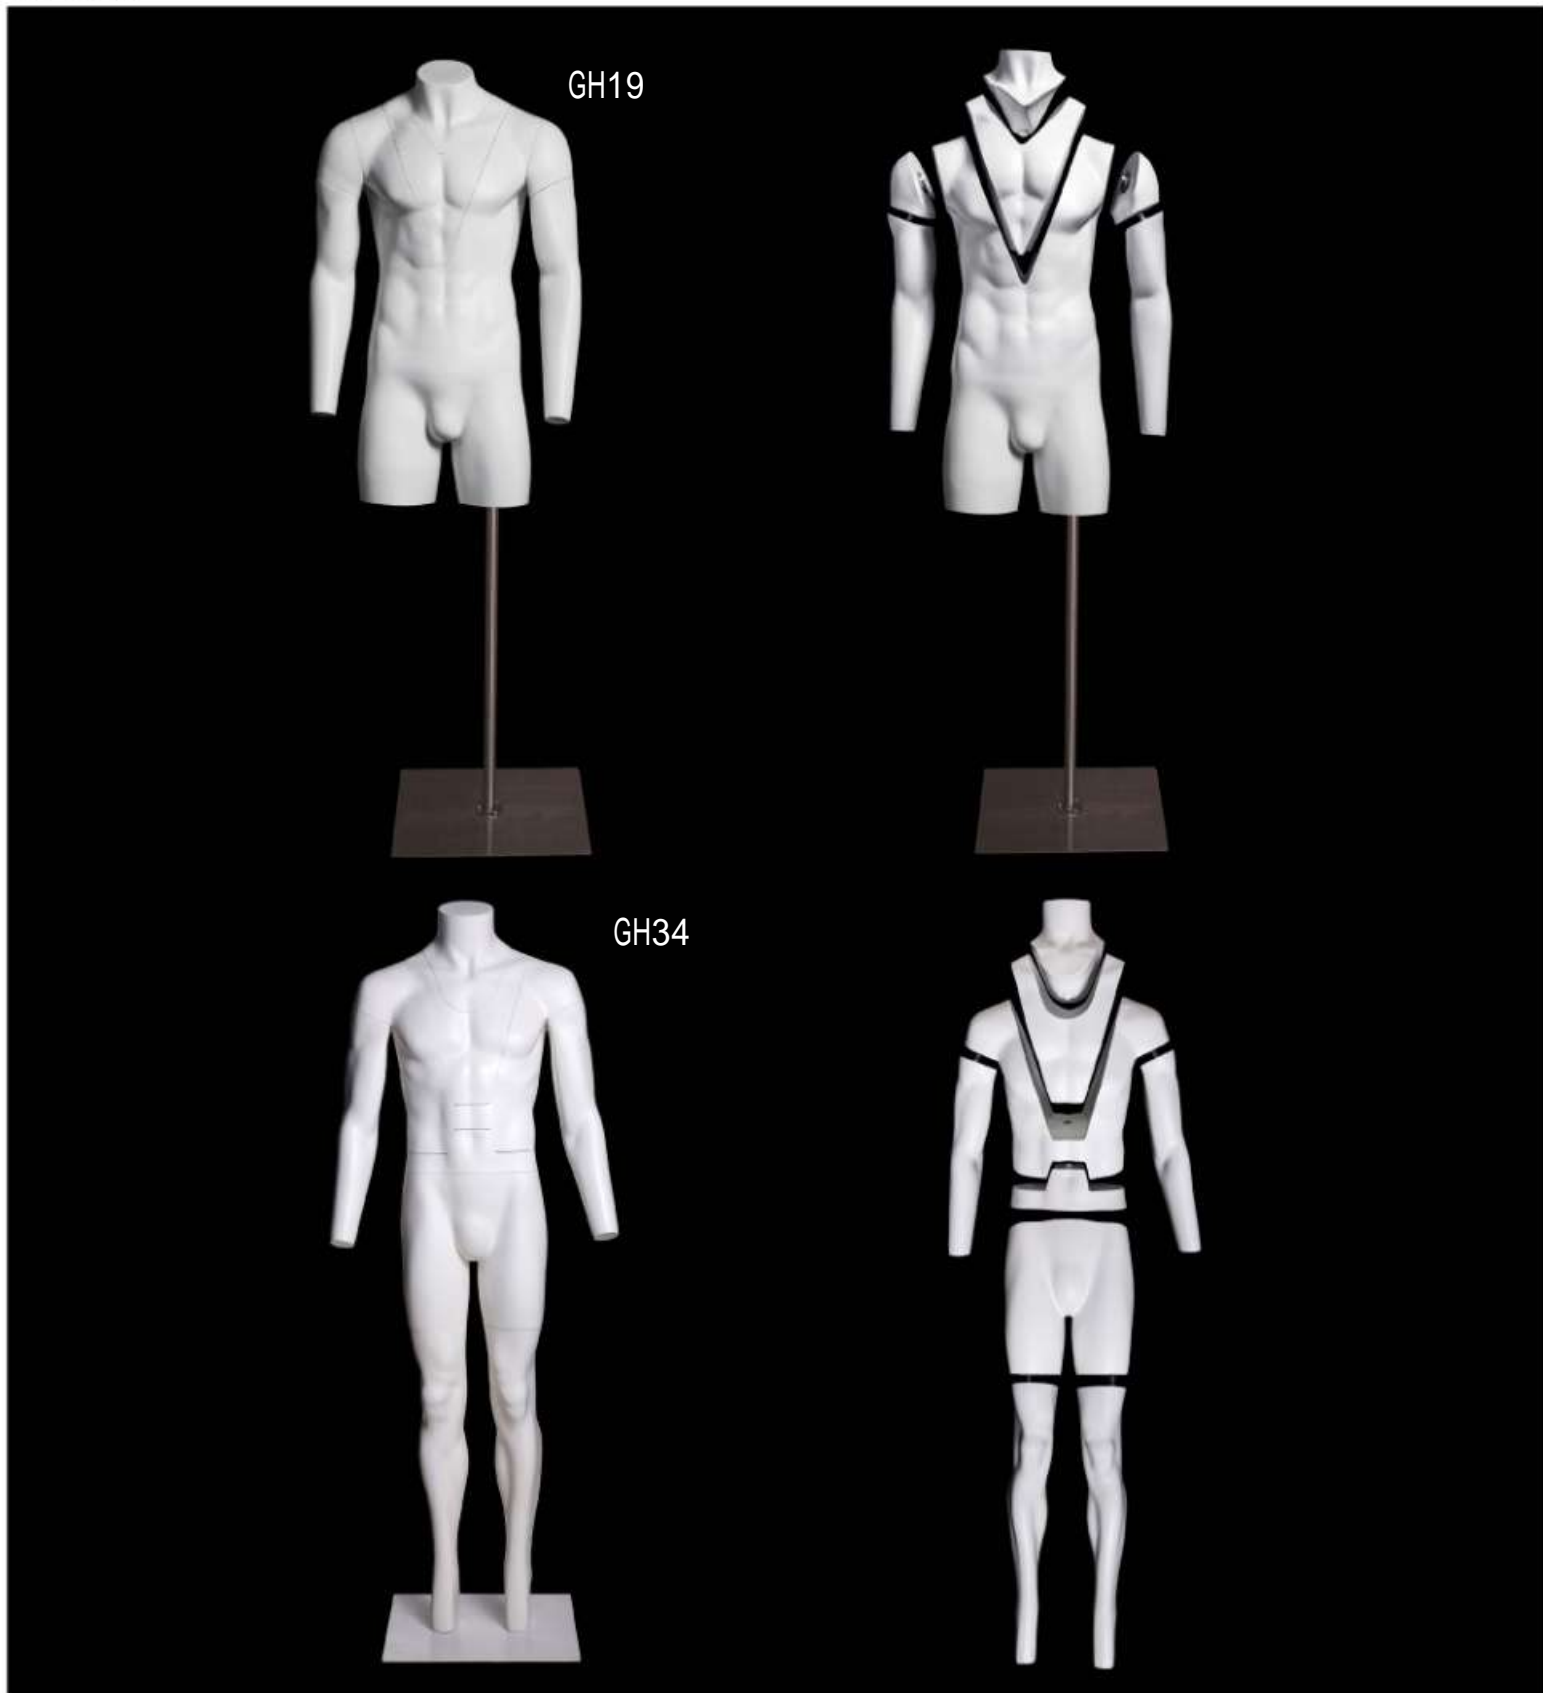

GH SERIES

THE POSTER

GH19

GH34

MODEL: GH19
HEIGHT: 97CM
SHOULDER: 55CM
CHEST: 104CM
WAIST: 79CM
HIP: 103CM
CTN.: 114*53.5*46CM
N.W.: 15.8KGS G.W.: 22KGS

MODEL: GH34
HEIGHT: 170CM
SHOULDER: 51CM
CHEST: 96CM
WAIST: 76CM
HIP: 94CM
(For ST machine)
CTN.: 105*55*39CM
N.W.: 20KGS G.W.: 23.3KGS