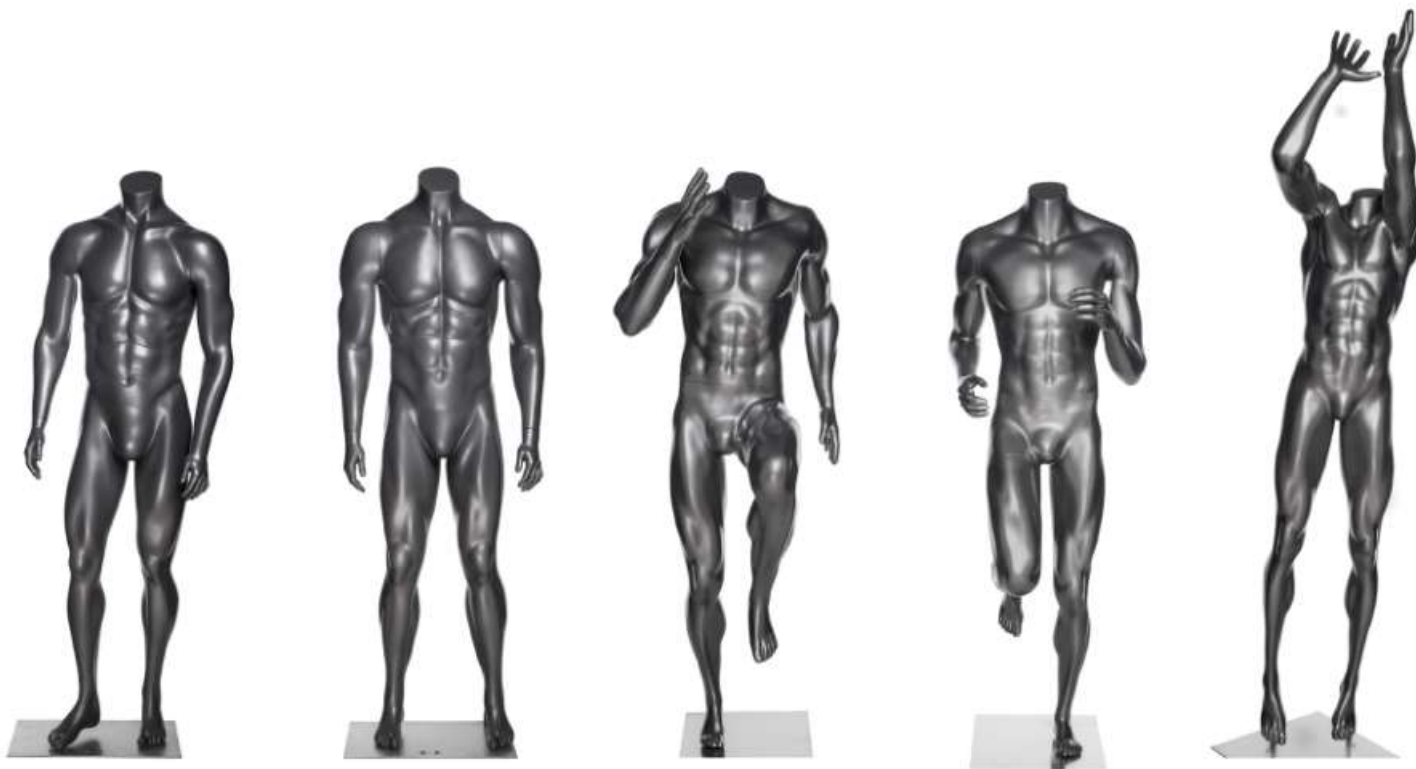

NI-44
HEIGHT: 104CM
SHOULDER: 52CM
CHEST: 103CM
WAIST: 82CM
HIP: 99M

NI-45
HEIGHT: 94CM
SHOULDER: 40CM
CHEST: 83CM
WAIST: 60CM
HIP: 92CM

HEF SERIES

THE POSTER

THE MEASUREMENT OF THE MODEL

HEF-02
HEIGHT: 176CM
SHOULDER: 59CM
CHEST: 109CM
WAIST: 83CM
HIP: 102CM
CTN.: 119*42*46CM