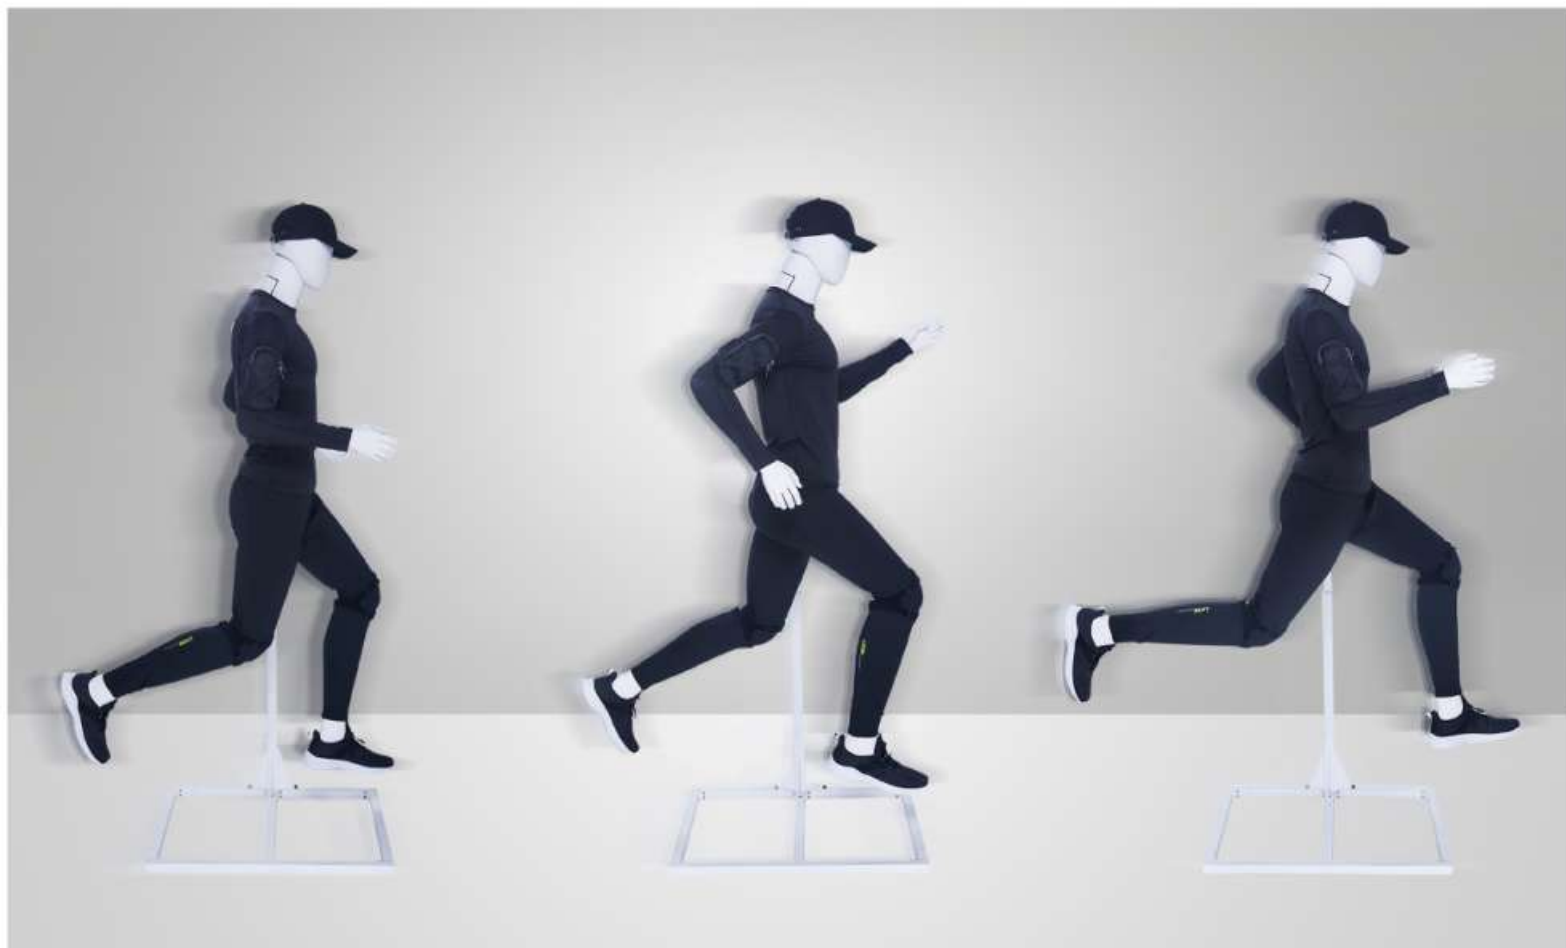

E-PB SERIES

THE POSTER