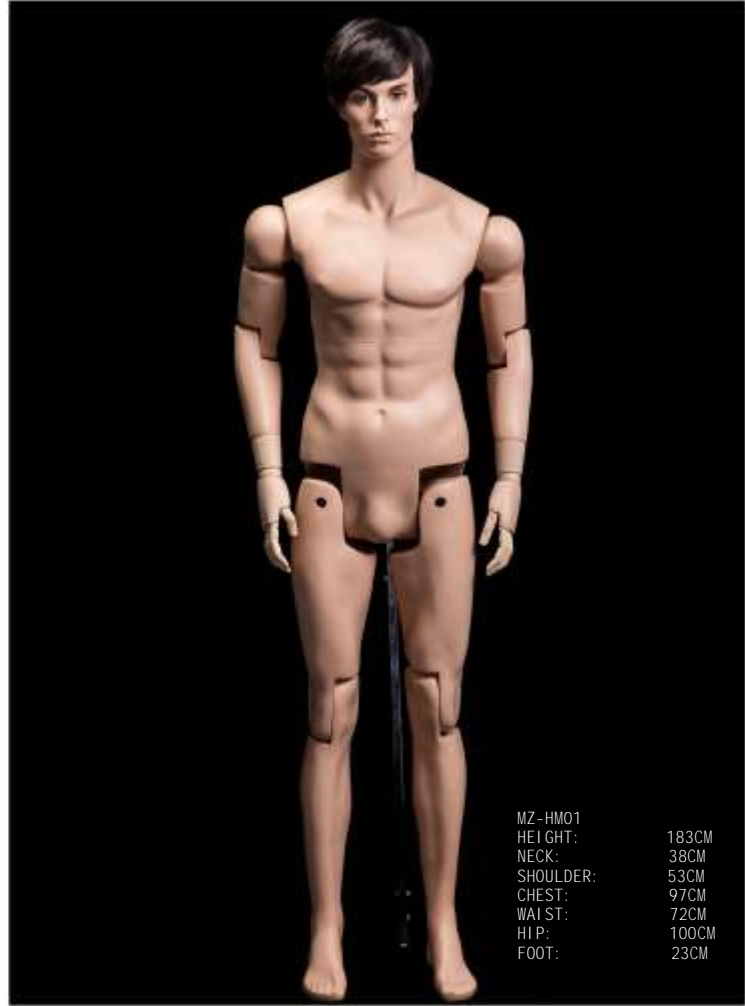

AFELLOW®

Museum Of Mannequins

Museum Album

Mannequins for display cases

A mannequin for display

Egg-head Mannequin

MZ-FM01 WEG

HEIGHT:	182CM
NECK:	33CM
SHOULDER:	36.5CM
CHEST:	83.5CM
WAIST:	66CM
HIP:	92CM
FOOT:	22CM

MZ-HM01 WEG

HEIGHT:	183CM
NECK:	38CM
SHOULDER:	53CM
CHEST:	97CM
WAIST:	72CM
HIP:	100CM
FOOT:	23CM
COLOR:	GLOSSY WHITE

Mannequins for special purposes

Egg-head Mannequin

HEIGHT:	178CM
SHOULDER:	58CM
CHEST:	97CM
WAI ST:	84CM
HI P:	96CM

Color can be customized

Movable joints male Mannequin

Movable joints female Mannequin

MZ-FM SERIES

THE POSTER

MZ-FM01

MZ-FM01	
HEIGHT:	182CM
NECK:	33CM
SHOULDER:	36.5CM
CHEST:	83.5CM
WAIST:	66CM
HIP:	92CM
FOOT:	22CM

FM02 SERIES

THE POSTER

FM02

FM02	
HEIGHT:	181CM
SHOULDER:	42CM
CHEST:	84CM
WAIST:	66CM
HIP:	94CM

HM02 SERIES

THE POSTER

HM02

HM02	190CM
HEIGHT:	56CM
SHOULDER:	105CM
CHEST:	80CM
WAIST:	104CM
HIP:	