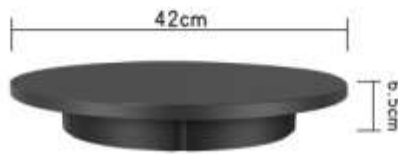

PACKING QUANTITY: 3 PCS CTN.:65*65*26cm WEIGHT:30KGS

STANDARD: power cord + remote control + turntable

Remote control of motor speed

NAME: 22cm remote control speed regulating turntable
 MATERIAL: High quality ABS
 THE PRODUCT LOAD: 50 KG
 PRODUCT COLOR: White/Black
 PACKING SIZE: 30*23*8cm/PC G.W:1.2KG/PC
 PRODUCT ROTATE SPEED: 12-35 seconds/circle
 PACKING QUANTITY: 12 PCS CTN.:72.5*32.5*34cm WEIGHT:16KGS
 STANDARD: power cord + remote control + turntable

NAME: 30cm remote control speed regulating turntable
 MATERIAL: High quality ABS
 THE PRODUCT LOAD: 100KG
 PRODUCT COLOR: White/Black
 PRODUCT SIZE: Diameter 30cm* height 6cm
 PACKING SIZE: 34.5*31.5*7cm/PC G.W:1.8KG/PC
 PRODUCT ROTATE SPEED: 22-60 seconds/circle
 PACKING QUANTITY: 10 PCS CTN.:78*36*33.5cm WEIGHT:18KGS
 STANDARD: power cord + remote control + turntable