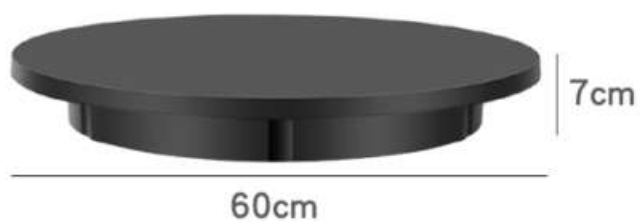

60cm remote control speed regulating turntable

NAME: 60cm remote control speed regulating turntable

MATERIAL: High quality ABS

THE PRODUCT LOAD: 100 KG

PRODUCT COLOR: White/Black

PRODUCT SIZE: Diameter 60cm* height 7cm

PACKING SIZE: 68.8*67.2*7.3 cm/1PC G.W.:5KG/PC

PRODUCT ROTATE SPEED: 40-120 seconds/circle

PACKING QUANTITY: 3 PCS CTN.:71.5*69.5*25cm WEIGHT:16.6KGS

STANDARD: power cord + remote control + turntable