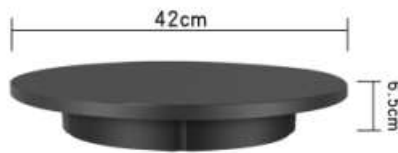

MATERIAL: High quality ABS

THE PRODUCT LOAD: 100 KG

PRODUCT COLOR: White/Black

PRODUCT SIZE: Diameter 60cm* height 7cm

PACKING SIZE: 68.8*67.2*7.3 cm/1PC G.W.:5KG/PC

PRODUCT ROTATE SPEED: 40-120 seconds/circle

PACKING QUANTITY: 3 PCS CTN.:71.5*69.5*25cm WEIGHT:16.6KGS

STANDARD: power cord + remote control + turntable

Remote control of motor speed

NAME: 22cm remote control speed regulating turntable
 MATERIAL: High quality ABS
 THE PRODUCT LOAD: 50 KG
 PRODUCT COLOR: White/Black
 PACKING SIZE: 30*23*8cm/PC G.W:1.2KG/PC
 PRODUCT ROTATE SPEED: 12-35 seconds/circle
 PACKING QUANTITY: 10 PCS CTN.:49*33*43cm WEIGHT:12.8KGS
 STANDARD: power cord + remote control + turntable

NAME: 30cm remote control speed regulating turntable
 MATERIAL: High quality ABS
 THE PRODUCT LOAD: 100KG
 PRODUCT COLOR: White/Black
 PRODUCT SIZE: Diameter 30cm* height 6cm
 PACKING SIZE: 34.5*31.2*7.5cm/PC G.W:1.72KG/PC
 PRODUCT ROTATE SPEED: 22-60 seconds/circle
 PACKING QUANTITY: 7 PCS CTN.: 58*33*37cm WEIGHT:13KGS
 STANDARD: power cord + remote control + turntable

NAME: 42cm remote control speed regulating turntable
 MATERIAL: High quality ABS
 THE PRODUCT LOAD: 100 KG
 PRODUCT COLOR: White/Black
 PRODUCT SIZE: Diameter 42cm* height 6.5cm
 PACKING SIZE: 46.5*43.2*7.5cm/PC G.W:2.13KG/PC
 PRODUCT ROTATE SPEED: 22-60 seconds/circle
 PACKING QUANTITY: 6 PCS CTN.:49*45.5*49cm WEIGHT:14.3KGS
 STANDARD: power cord + remote control + turntable