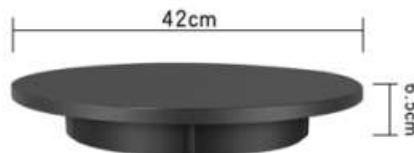

NAME: 30cm remote control speed regulating turntable
 MATERIAL: High quality ABS
 THE PRODUCT LOAD: 100KG
 PRODUCT COLOR: White/Black
 PRODUCT SIZE: Diameter 30cm* height 6cm
 PACKING SIZE: 34.5*31.2*7.5cm/PC G.W:1.72KG/PC
 PRODUCT ROTATE SPEED: 22-60 seconds/circle
 PACKING QUANTITY: 7 PCS CTN.: 58*33*37cm WEIGHT:13KGS
 STANDARD: power cord + remote control + turntable

NAME: 42cm remote control speed regulating turntable
 MATERIAL: High quality ABS
 THE PRODUCT LOAD: 100 KG
 PRODUCT COLOR: White/Black
 PRODUCT SIZE: Diameter 42cm* height 6.5cm
 PACKING SIZE: 46.5*43.2*7.5cm/PC G.W:2.13KG/PC
 PRODUCT ROTATE SPEED: 22-60 seconds/circle
 PACKING QUANTITY: 6 PCS CTN.:49*45.5*49cm WEIGHT:14.3KGS
 STANDARD: power cord + remote control + turntable

Fixed speed

NAME: 22cm fixed speed regulating turntable
 MATERIAL: High quality ABS
 THE PRODUCT LOAD: 50 KG
 PRODUCT COLOR: White/Black
 PRODUCT SIZE: Diameter 22cm* height 6.5cm
 PACKING SIZE: 30*23*8cm/PC G.W:1.2KG
 PRODUCT ROTATE SPEED: 18 seconds/circle
 PACKING QUANTITY: 10 PCS CTN.: 49*33*43cm WEIGHT:12.7KGS
 STANDARD: power cord + turntable

NAME: 30cm fixed speed regulating turntable
 MATERIAL: High quality ABS
 THE PRODUCT LOAD: 100KG
 PRODUCT COLOR: White/Black
 PRODUCT SIZE: Diameter 30cm* height 6cm
 PACKING SIZE: 34.5*31.5*7cm/PC G.W:1.8KG/PC
 PRODUCT ROTATE SPEED: 30 seconds/circle
 PACKING QUANTITY: 7 PCS CTN.:58*33*37cm WEIGHT:12.8KGS
 STANDARD: power cord + turntable