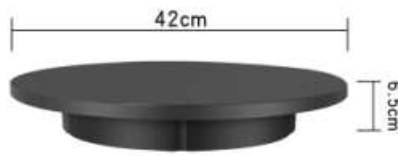

NAME: 42cm remote control speed regulating turntable
MATERIAL: High quality ABS
THE PRODUCT LOAD: 100 KG
PRODUCT COLOR: White/Black
PRODUCT SIZE: Diameter 42cm* height 6.5cm
PACKING SIZE: 46.5*43.2*7.5cm/PC G.W:2.13KG/PC
PRODUCT ROTATE SPEED: 22-60 seconds/circle
PACKING QUANTITY: 6 PCS CTN.: 58*33*43cm WEIGHT:14.3KGS
STANDARD: power cord + remote control + turntable

Fixed speed