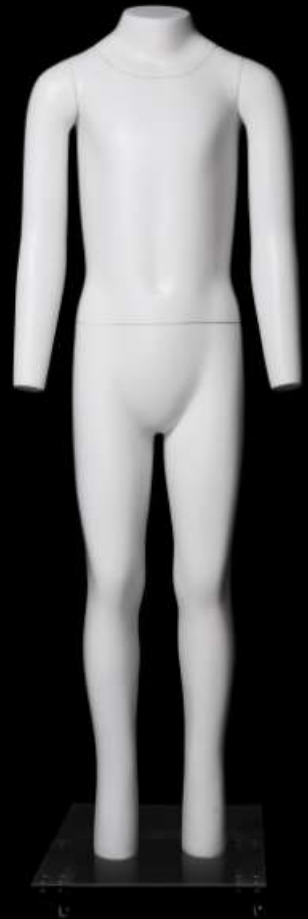

# GHP SERIES

THE POSTER

# GH SERIES

THE POSTER

# GHK SERIES

THE POSTER

GHK102

GHK106

GHK108

MODEL: M075-GHK102  
HEIGHT: 82CM  
CHEST: 55CM  
WAIST: 50CM  
HIP: 55CM  
CTN.: 62\*32\*33CM  
N.W:8KGS G.W:10.9KGS

MODEL: M075-GHK106  
HEIGHT: 109CM  
CHEST: 61CM  
WAIST: 54CM  
HIP: 65CM  
CTN.: 90\*40\*35CM  
N.W:10KGS G.W:13.3KGS