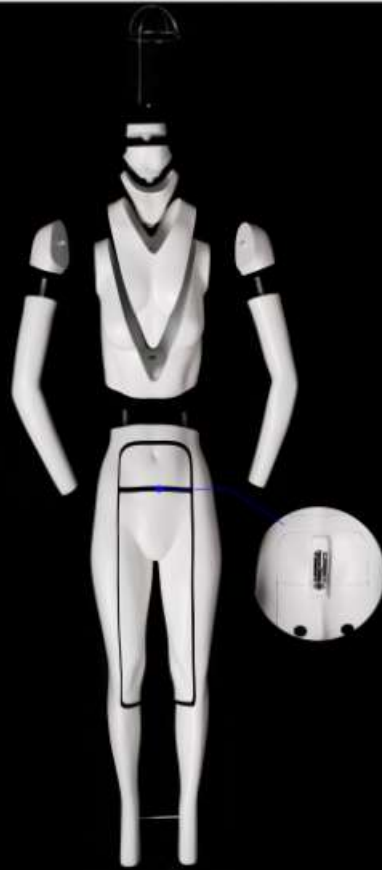

GH SERIES

THE POSTER

GH26