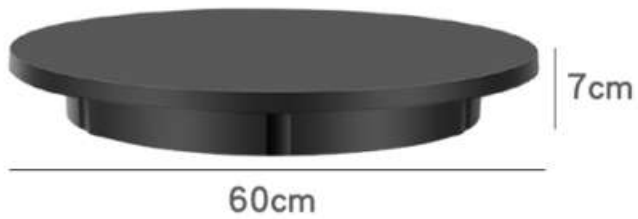

# TM SERIES

THE POSTER

THE MEASUREMENT OF THE MODEL

M070- TM11  
HEIGHT: 64CM  
WAIST: 79CM  
HIP: 87.5CM

# 60cm remote control speed regulating turntable

NAME: 60cm remote control speed regulating turntable

MATERIAL: High quality ABS

THE PRODUCT LOAD: 100 KG

PRODUCT COLOR: White/Black

PRODUCT SIZE: Diameter 60cm\* height 7cm