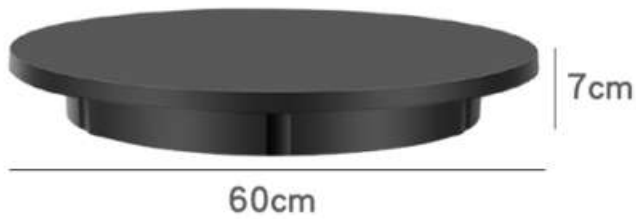

MODEL: SK04
HEIGHT: 150CM
SHOULDER: 34CM
CHEST: 73CM

MODEL: SK05
HEIGHT: 150CM
SHOULDER: 42CM
CHEST: 72CM

SK SERIES

THE POSTER

MODEL: SK06
HEIGHT: 150CM
SHOULDER: 39CM
CHEST: 70CM

MODEL: SK07
HEIGHT: 160CM
SHOULDER: 38CM
CHEST: 79CM

MODEL: SK08
HEIGHT: 167CM
SHOULDER: 38CM
CHEST: 78CM

MODEL: SK09
HEIGHT: 167CM
SHOULDER: 38CM
CHEST: 82CM

MODEL: SK10
HEIGHT: 168CM
SHOULDER: 41CM
CHEST: 82CM
WAIST: 68CM

MODEL: SK07FR
HEIGHT: 160CM
SHOULDER: 37CM
CHEST: 73CM

MODEL: SK03
HEIGHT: 147CM
SHOULDER: 35CM
CHEST: 71CM
WAIST: 57CM
HIP: 75CM

60cm remote control speed regulating turntable

NAME: 60cm remote control speed regulating turntable

MATERIAL: High quality ABS

THE PRODUCT LOAD: 100 KG