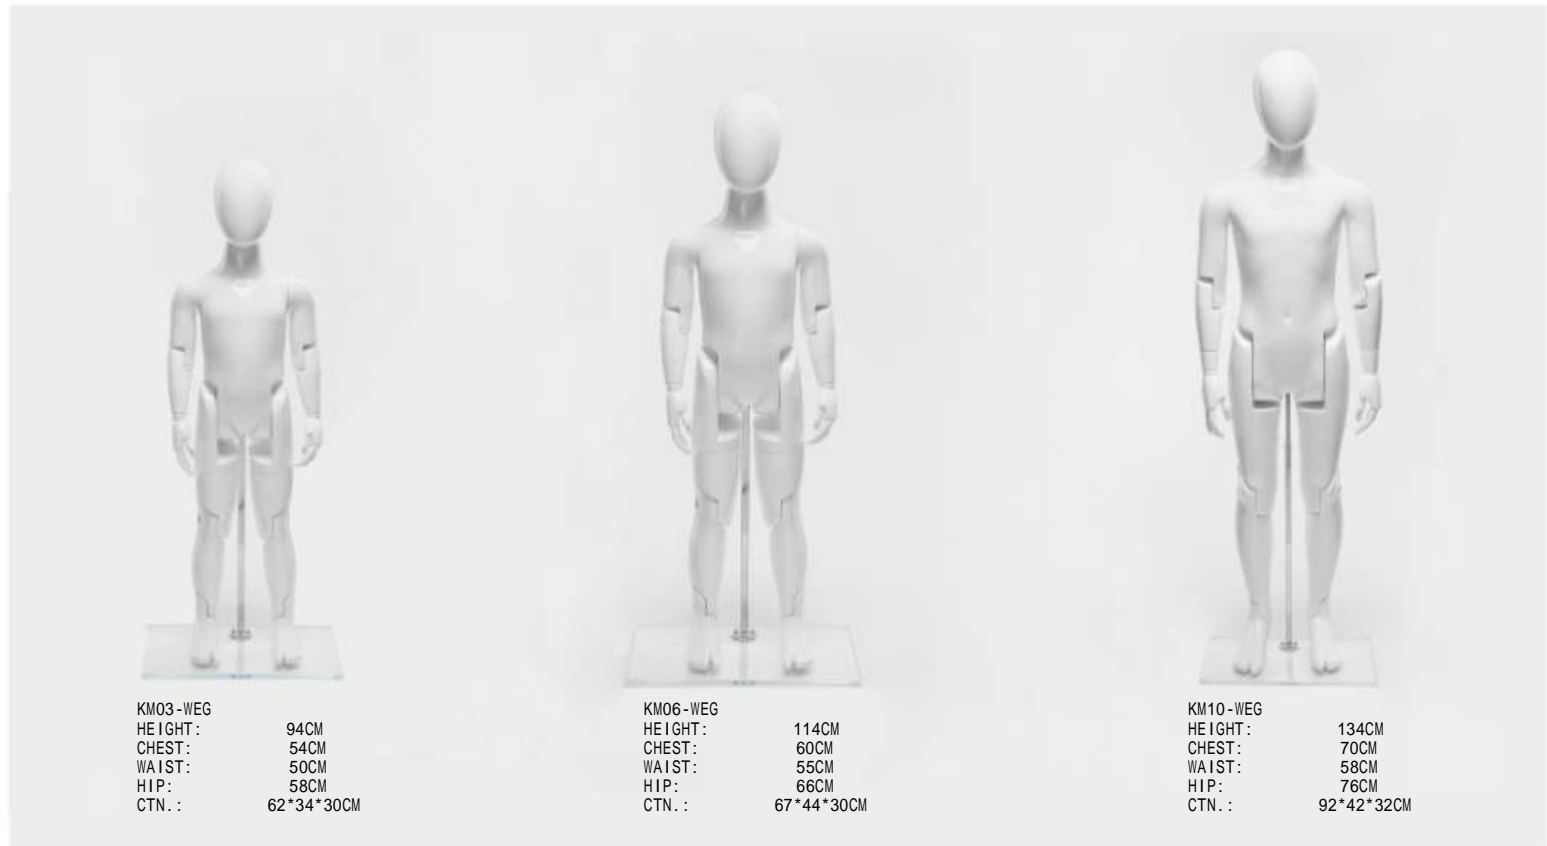

GHK SERIES

THE POSTER

GHK102

GHK106

GHK108

MODEL: GHK102
HEIGHT: 82CM
CHEST: 55CM
WAIST: 50CM
HIP: 55CM
CTN.: 62*32*33CM
N.W:8KGS G.W:10.9KGS

MODEL: GHK106
HEIGHT: 109CM
CHEST: 61CM
WAIST: 54CM
HIP: 65CM
CTN.: 90*40*35CM
N.W:10KGS G.W:13.3KGS

MOK SERIES

THE POSTER

THE MEASUREMENT OF THE MODOL

MOK-1
HEIGHT: 131CM
SHOULDER: 37CM
CHEST: 63CM
WAIST: 54CM
HIP: 68CM
CTN.:80*34*34CM
N.W.:10KGS G.W.:12KGS

MOK-2
HEIGHT: 131CM
SHOULDER: 37CM
CHEST: 63CM
WAIST: 54CM
HIP: 68CM
CTN.:80*34*34CM
N.W.:10KGS G.W.:12KGS

KM10
HEIGHT: 134CM
CHEST: 70CM
WAIST: 58CM
HIP: 76CM
CTN.: 92*42*32CM

KM SERIES

THE POSTER

KM SERIES

THE POSTER

THE MEASUREMENT OF THE MODOL

KM03-WEG
HEIGHT: 94CM
CHEST: 54CM
WAIST: 50CM
HIP: 58CM
CTN.: 62*34*30CM

KM06-WEG
HEIGHT: 114CM
CHEST: 60CM
WAIST: 55CM
HIP: 66CM
CTN.: 67*44*30CM

KM10-WEG
HEIGHT: 134CM
CHEST: 70CM
WAIST: 58CM
HIP: 76CM
CTN.: 92*42*32CM

KS SERIES

THE POSTER

THE MEASUREMENT OF THE MODOL

KS-1	
HEIGHT:	107CM
SHOULDER:	31CM
CHEST:	57CM
WAIST:	51CM
HIP:	57CM
FOOT:	15CM
CTN.:	113*32*25CM