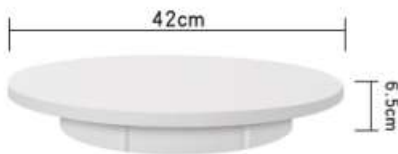

STANDARD: power cord + remote control + turntable

Remote control of motor speed

NAME: 22cm remote control speed regulating turntable
 MATERIAL: High quality ABS
 THE PRODUCT LOAD: 50 KG
 PRODUCT COLOR: White/Black
 PACKING SIZE: 30*23*8cm/PC G.W:1.2KG /PC
 PRODUCT ROTATE SPEED: 12-35 seconds/circle
 PACKING QUANTITY: 10 PCS CTN.:49*33*43cm WEIGHT:12.8KGS
 STANDARD: power cord + remote control + turntable

NAME: 30cm remote control speed regulating turntable
 MATERIAL: High quality ABS
 THE PRODUCT LOAD: 100KG
 PRODUCT COLOR: White/Black
 PRODUCT SIZE: Diameter 30cm* height 6cm
 PACKING SIZE: 34.5*31.2*7.5cm /PC G.W:1.72KG/PC
 PRODUCT ROTATE SPEED: 22-60 seconds/circle
 PACKING QUANTITY: 7 PCS CTN.: 58*33*37cm WEIGHT:13KGS
 STANDARD: power cord + remote control + turntable