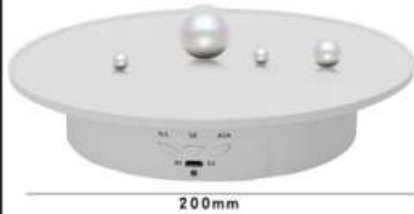

Type C charging, manual speed adjustment

200mm

40mm