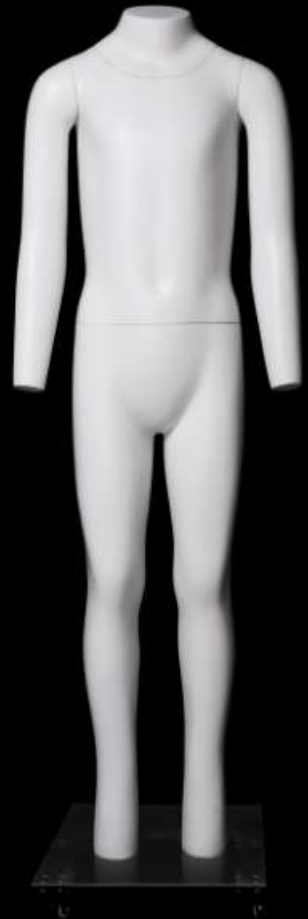

Sera-2
HEIGHT: 112CM
SHOULDER: 21CM
CHEST: 55CM
WAIST: 46CM
HIP: 53CM

Cora-3
HEIGHT: 55CM
SHOULDER: 22CM
CHEST: 51CM
WAIST: 48CM
HIP: 52CM

Cora-2
HEIGHT: 59.5CM
SHOULDER: 27CM
CHEST: 56.5CM
WAIST: 50CM
HIP: 57CM

GHK SERIES

THE POSTER

GHK102

GHK106

GHK108

MODEL: GHK102
HEIGHT: 82CM
CHEST: 55CM
WAIST: 50CM
HIP: 55CM
CTN.: 62*32*33CM
N.W:8KGS G.W:10.9KGS

MODEL: GHK106
HEIGHT: 109CM
CHEST: 61CM
WAIST: 54CM
HIP: 65CM
CTN.: 90*40*35CM
N.W:10KGS G.W:13.3KGS

MODEL: GHK108
HEIGHT: 116CM
SHOULDER: 35CM
CHEST: 67CM
WAIST: 58CM
HIP: 69CM
CTN.: 85*36*34CM
N.W:10KGS G.W:12.2KGS

GHK SERIES

THE POSTER

GHK112

GHK112S

MODEL: GHK112
HEIGHT: 134CM
CHEST: 72CM
WAIST: 62CM
HIP: 80CM
CTN.: 94*42*39CM
N.W.:12KGS G.W.:16KGS

MOK SERIES

THE POSTER

THE MEASUREMENT OF THE MODOL

MOK-1
HEIGHT: 131CM
SHOULDER: 37CM
CHEST: 63CM
WAIST: 54CM
HIP: 68CM
CTN.:80*34*34CM
N.W.:10KGS G.W.:12KGS

MOK-2
HEIGHT: 131CM
SHOULDER: 37CM
CHEST: 63CM
WAIST: 54CM
HIP: 68CM
CTN.:80*34*34CM
N.W.:10KGS G.W.:12KGS