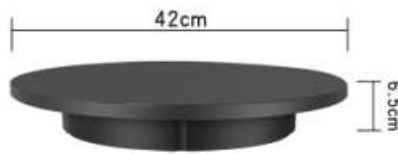

STANDARD: power cord + remote control + turntable

Remote control of motor speed

NAME: 22cm remote control speed regulating turntable
 MATERIAL: High quality ABS
 THE PRODUCT LOAD: 50 KG
 PRODUCT COLOR: White/Black
 PACKING SIZE: 30*23*8cm/PC G.W:1.2KG /PC
 PRODUCT ROTATE SPEED: 12-35 seconds/circle
 PACKING QUANTITY: 10 PCS CTN.:49*33*43cm WEIGHT:12.8KGS
 STANDARD: power cord + remote control + turntable

NAME: 30cm remote control speed regulating turntable
 MATERIAL: High quality ABS
 THE PRODUCT LOAD: 100KG
 PRODUCT COLOR: White/Black
 PRODUCT SIZE: Diameter 30cm* height 6cm
 PACKING SIZE: 34.5*31.2*7.5cm /PC G.W:1.72KG/PC
 PRODUCT ROTATE SPEED: 22-60 seconds/circle
 PACKING QUANTITY: 7 PCS CTN.: 58*33*37cm WEIGHT:13KGS
 STANDARD: power cord + remote control + turntable