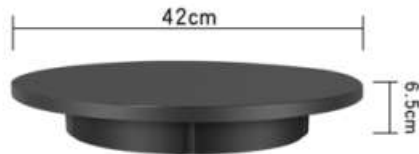

NAME: 42cm fixed speed regulating turntable
MATERIAL: High quality ABS
THE PRODUCT LOAD: 100 KG
PRODUCT COLOR: White/Black
PRODUCT SIZE: Diameter 42cm* height 6.5cm
PACKING SIZE: 46.5*43.2*7.5cm/PC G.W: 2.1KG/PC
PRODUCT ROTATE SPEED: 30 seconds/circle
PACKING QUANTITY: 6 PCS CTN.:49*45.5*49cm WEIGHT:13.8KGS
STANDARD: power cord + turntable