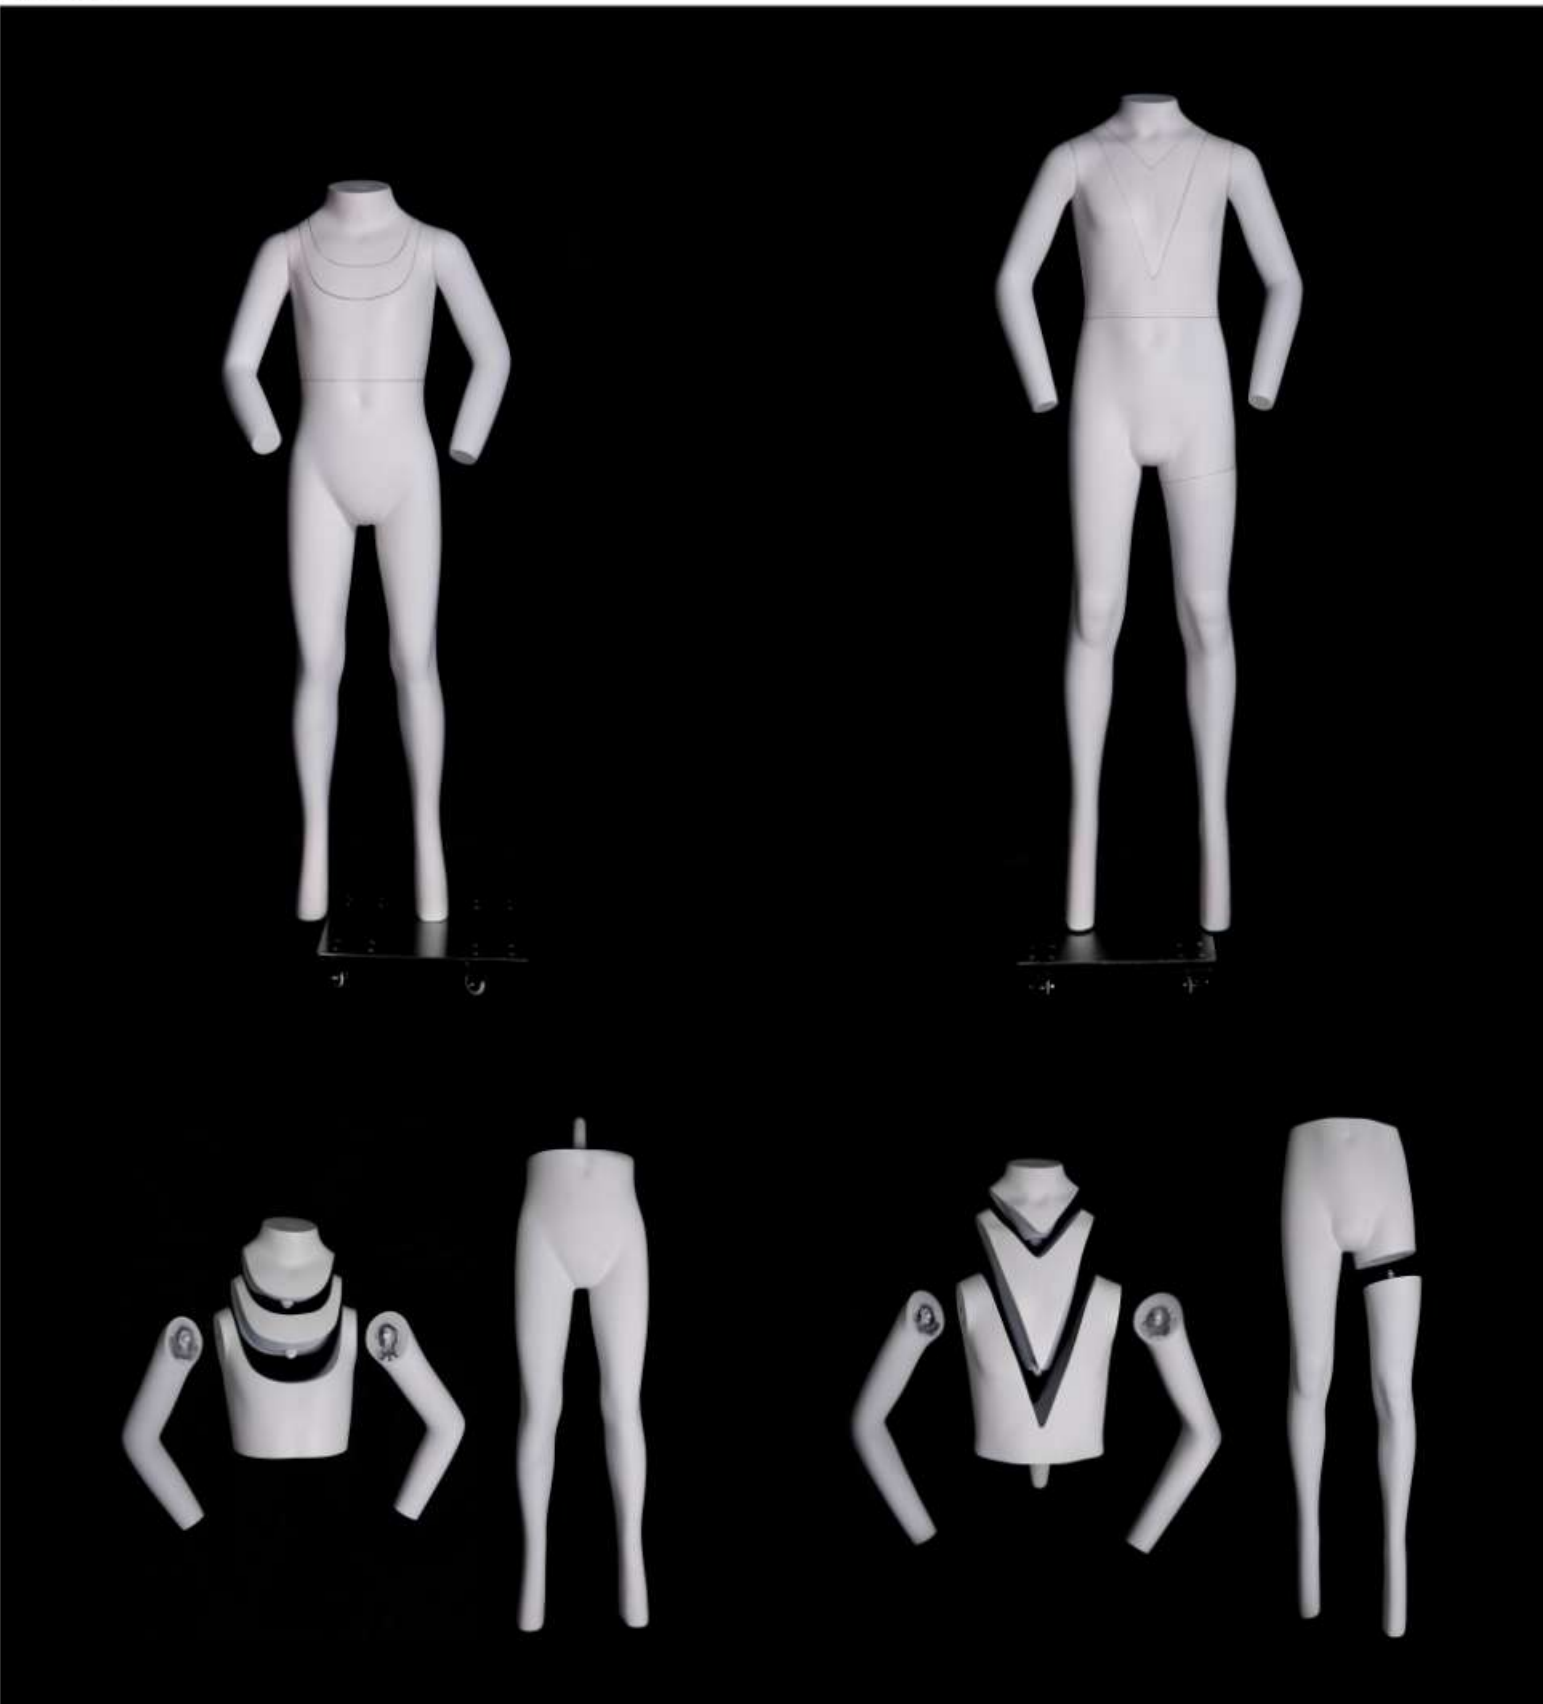

GHK SERIES

THE POSTER

GHK102

GHK106

GHK108

MODEL: GHK102
HEIGHT: 82CM
CHEST: 55CM
WAIST: 50CM
HIP: 55CM
CTN.: 62*32*33CM
N.W:8KGS G.W:10.9KGS

MODEL: GHK106
HEIGHT: 109CM
CHEST: 61CM
WAIST: 54CM
HIP: 65CM
CTN.: 90*40*35CM
N.W:10KGS G.W:13.3KGS

MODEL: GHK108
HEIGHT: 116CM
SHOULDER: 35CM
CHEST: 67CM
WAIST: 58CM
HIP: 69CM
CTN.: 85*36*34CM
N.W:10KGS G.W:12.2KGS

GHK SERIES

THE POSTER

GHK112

GHK112S

MODEL: GHK112
HEIGHT: 134CM
CHEST: 72CM
WAIST: 62CM
HIP: 80CM
CTN.: 94*42*39CM
N.W.:12KGS G.W.:16KGS

MODEL: GHK112S
HEIGHT: 126CM
SHOULDER: 40CM
CHEST: 80CM
WAIST: 65CM
HIP: 82CM

GHK SERIES

THE POSTER

MODEL: GHK106-G
HEIGHT: 109CM
SHOULDER: 33CM
CHEST: 61CM
WAIST: 54.5CM
HIP: 67CM

MODEL: GHK112-G
HEIGHT: 146CM
SHOULDER: 42CM
CHEST: 75CM
WAIST: 62CM
HIP: 81CM

MOK SERIES

THE POSTER

THE MEASUREMENT OF THE MODOL

MOK-1
HEIGHT: 131CM
SHOULDER: 37CM
CHEST: 63CM
WAIST: 54CM
HIP: 68CM
CTN.:80*34*34CM
N.W.:10KGS G.W.:12KGS

MOK-2
HEIGHT: 131CM
SHOULDER: 37CM
CHEST: 63CM
WAIST: 54CM
HIP: 68CM
CTN.:80*34*34CM
N.W.:10KGS G.W.:12KGS