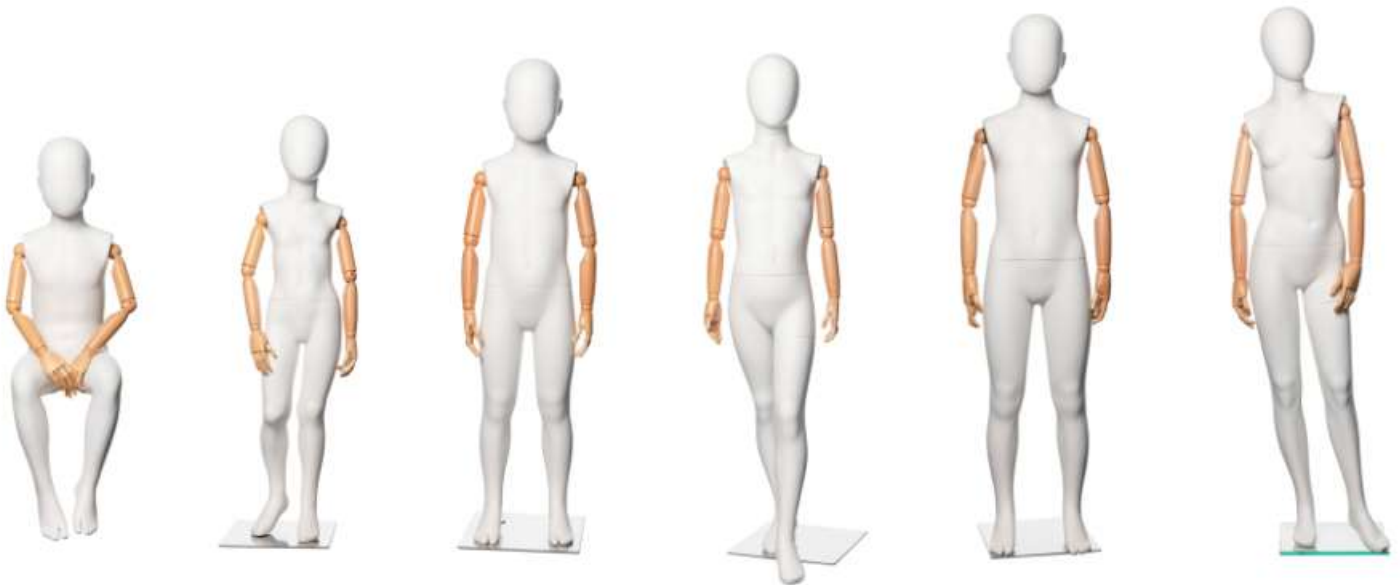

HXP-37H
HEIGHT: 118CM
SHOULDER: 24CM
CHEST: 58CM
WAIST: 54CM
HIP: 65CM

YMY-HSY-015-4
HEIGHT: 110CM
SHOULDER: 24CM
CHEST: 53CM
WAIST: 48CM
HIP: 59CM

HXP-38H
HEIGHT: 130CM
SHOULDER: 24.5CM
CHEST: 58CM
WAIST: 54CM
HIP: 65CM

YMY-HSY-015-5
HEIGHT: 127CM
SHOULDER: 28CM
CHEST: 63CM
WAIST: 53CM
HIP: 64CM

HXP-36H
HEIGHT: 140CM
SHOULDER: 28CM
CHEST: 68CM
WAIST: 60CM
HIP: 77CM

SK03
HEIGHT: 147CM
SHOULDER: 35CM
CHEST: 71CM
WAIST: 57CM
HIP: 75CM