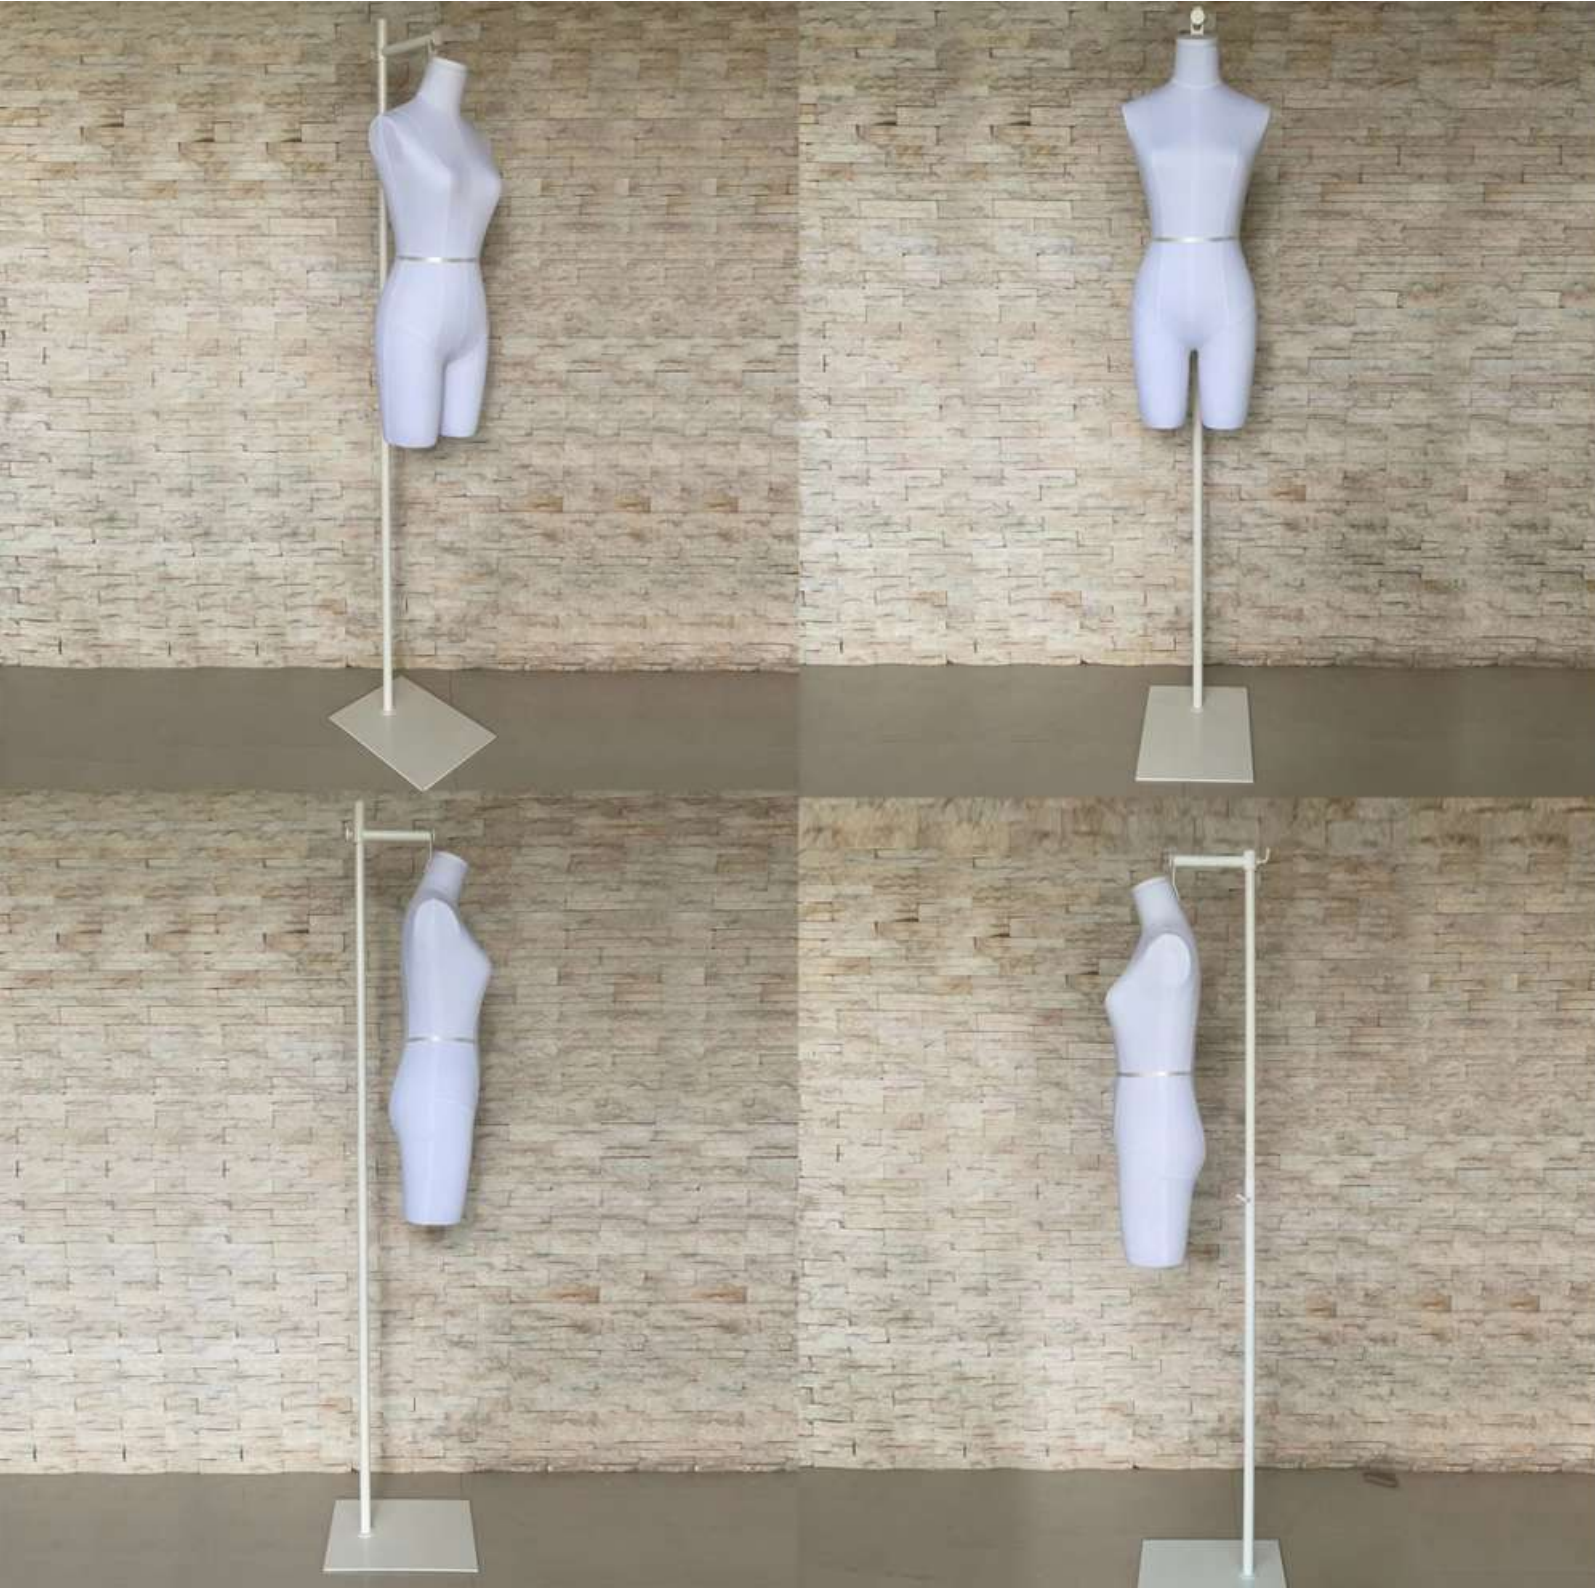

YYM

Item No.	YYM
Height (cm)	93
Shoulder (cm)	44
Chest (cm)	90
Waist (cm)	77
Hip (cm)	93

Item No.	LGM-H	LGM
Height (cm)	89	68
Shoulder (cm)	36	36
Chest (cm)	81	81
Waist (cm)	62	62
Hip (cm)	85	85

LGD-W

LGD-M

Item No.	LGD-W	LGD-M
Height (cm)	75	75
Shoulder (cm)	35	40
Chest (cm)	88	98
Waist (cm)	68	86
Hip (cm)	90	100

LH-PLUS

Item No.	LH-PLUS
Height (cm)	91
Shoulder (cm)	48
Chest (cm)	94
Waist (cm)	63
Hip (cm)	110