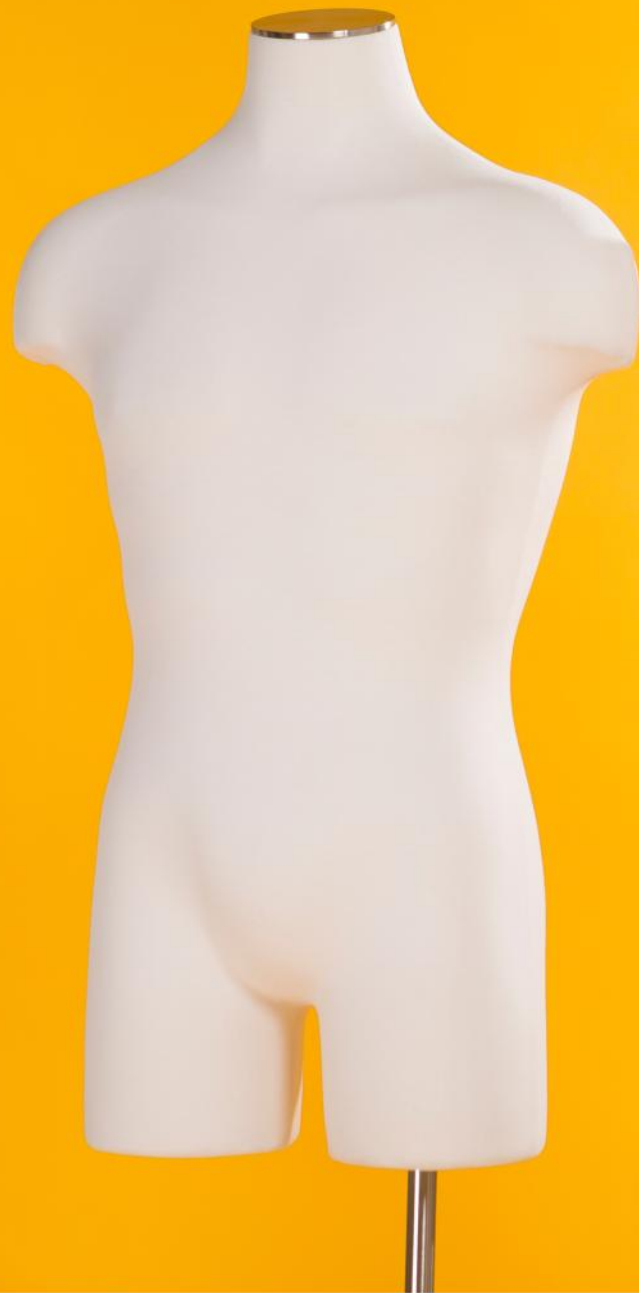

33DD01

33MLEG01

F2WLG

22SDD01

M0017-22SDD01

M0017-33DD01

M0017-33DD02

Item No.	Age	Material	Height (cm)	Chest (cm)	Waist (cm)	Hip (cm)
M0017-22SDD01	Adult Female	Hard Foam	62	85.5	59	85
M0017-33DD01	Adult		76.5	104	81	93
M0017-33DD02	Male					

22SDD01

33DD01

Item No.	11C6M	11C4T	C6M	C4T
Age	6moons	6moons	4years	4years
Material	Polyurethane	Polyurethane	Polyurethane	Polyurethane
Height (cm)	28	33	39	47
shoulder (cm)	17	27	20	30
Chest (cm)	45	46	56	55
Waist (cm)	45	46	56	55
Hip (cm)		47		61
base size(cm)	20*30*0.3	20*30*0.3	25*25*0.3	25*25*0.3
CTN(cm)	62*26*15	62*26*15	72*31*20	72*31*20

MNT 1/3

MNT 1/2

MNT 1/4

Item No.	MNT 1/4	MNT 1/3	MNT 1/2
Material	Polyurethane	Polyurethane	Polyurethane
Height (cm)	20	26	38
Chest (cm)	21	29	42
Waist (cm)	17	22.5	33
Hip (cm)	26	31	45.5
CTN(cm)	23*18.5*18.5	30*18.5*18.5	40*20*20

M0017-F2WLG/BLG

CTN.:115\*46\*28cm

G.W : 7.8kg

Item No.	M0017-F2WLG	M0017-F2BLG	M0017-33MLEG01
Age	Adult Female		Adult Male
Material	Hard Foam		
Height (cm)	86	86	90
Chest (cm)	86	86	105.5
Waist (cm)	58	58	86
Hip (cm)	85.5	85.5	101