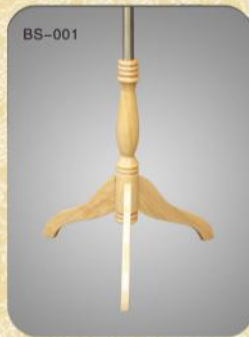

M0017-CH03M

M0017-CH06M

M0017-CH01T

M0017-CH03T

M0017-CH05T

M0017-CH07T

M0017-CH09T

Item No.	Age	Material	Height (cm)	Chest (cm)	Waist (cm)	Hip (cm)	Feet (cm)	Height without head (cm)	G.W (kg)
M0017-CH03M	3 Month Baby	flexible foam	65	40	39.5	39.5	9	49	3.18
M0017-CH06M	6 Month Baby		70	44	42.5	45	10	53	3.63
M0017-CH01T	1 Year Old Baby		76.5	43	43	46	10.5	62.5	4.09
M0017-CH03T	3 Years Old Baby		93	48.5	48	50	13	78	4.99
M0017-CH05T	5 Years Old Baby		105	47	47	50	14.5	88	6.36
M0017-CH07T	7 Years Old Baby		119	52	50.5	56.5	15.5	103	6.81
M0017-CH09T	9 Years Old Baby		139	62	54.5	64.5	17	120	7.72

You can choose different base to replace the base in the picture.  
The metal base is cheaper than wooden base.