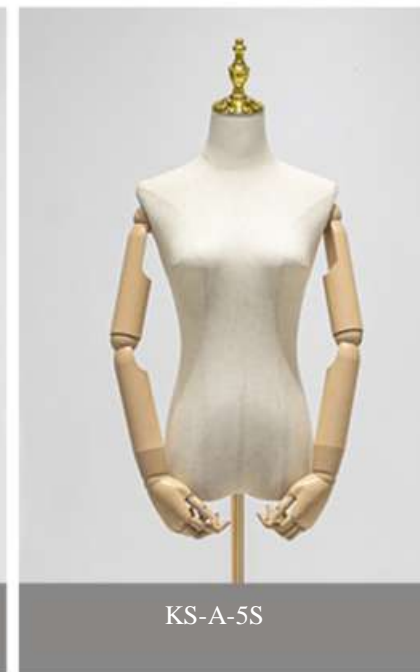

Model	Height	Shoulder	Chest	Waist	Hip
KS-CSDDS	90cm(with head)	36cm	88cm	62cm	80cm

KS-SCMS-1

KS-SCMS-2

KS-SCMS-3

KS-SCMS-4

KS-SCMS-5

Model	Height	Shoulder	Chest	Waist	Hip
KS-SCMS	90cm	37cm	80cm	60cm	82cm

KS-2-A

Model	Height	Shoulder	Chest	Waist	Hip
KS-005	89cm(with head)	36cm	81cm	62cm	85cm

KS-005-DLN

KS-005-DLN-1

Model	Height	Shoulder	Chest	Waist	Hip
KS-005-DLN	89cm(with head)	36cm	81cm	62cm	85cm

Model	Height	Shoulder	Chest	Waist	Hip
KS-11P	90cm (with head)	36cm	87cm	60cm	79cm

KS-5-T

KS-5-TS

KS-5-S

KS-5

Model	KS-5-S	KS-5-M
Height (without head)	70cm	73cm
Shoulder	36cm	38cm
Chest	82cm	86cm
Waist	60cm	64cm
Hip	79cm	84cm

KS-A-5TS

KS-A-5S

KS-A-5T

KS-A-5

Model	Height (without head)	Shoulder	Chest	Waist	Hip
KS-A-5-S	70cm	36cm	82cm	60cm	79cm
KS-A-5-M	73cm	38cm	86cm	64cm	84cm

Model	Height (without head)	Shoulder	Chest	Waist	Hip
KS-A-5ADDS	73cm	38cm	86cm	64cm	84cm