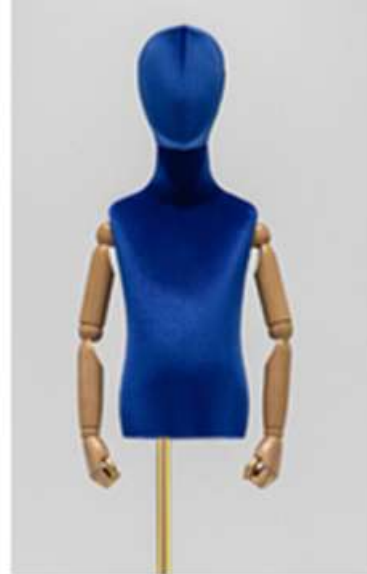

MZF-CSET-4