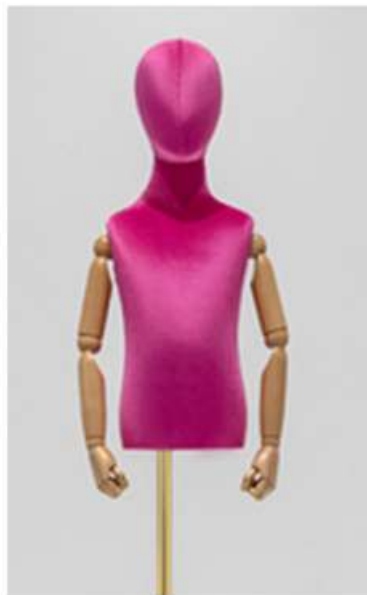

MZF-CSET-8