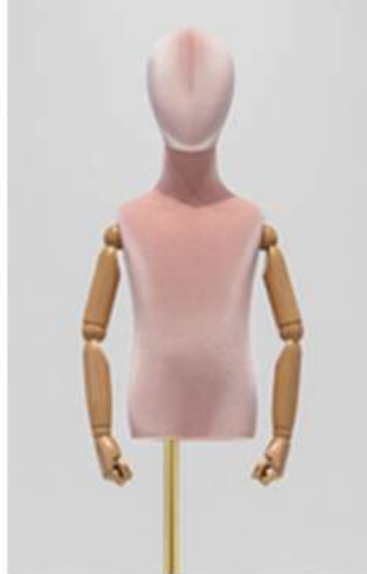

MZF-CSET-2