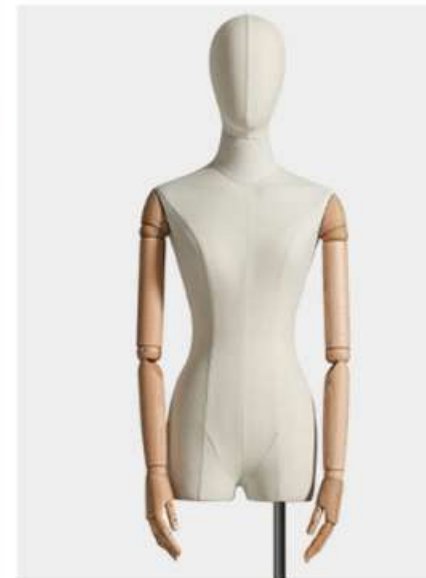

KS-005-TS

Model	Height	Shoulder	Chest	Waist	Hip
KS-005	89cm(with head)	36cm	81cm	62cm	85cm