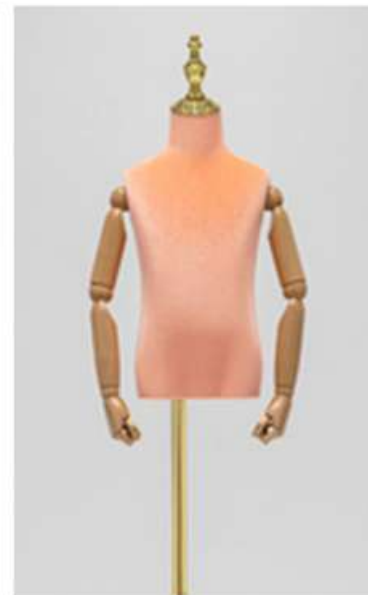

MZF-CSET-9

MZF-CSET-10

MZF-CSET-11

MZF-CSET-12

Model	Height	Shoulder	Chest	Waist	Hip
MZF-CSET (2 years)	70-90cm	23cm	55cm	50cm	56cm
MZF-CSET (4 years)	90-100cm	24cm	65cm	57cm	62cm
MZF-CSET (6 years)	110-130cm	27cm	66cm	61cm	63cm
MZF-CSET (8 years)	130-140cm	28cm	69cm	62cm	68cm