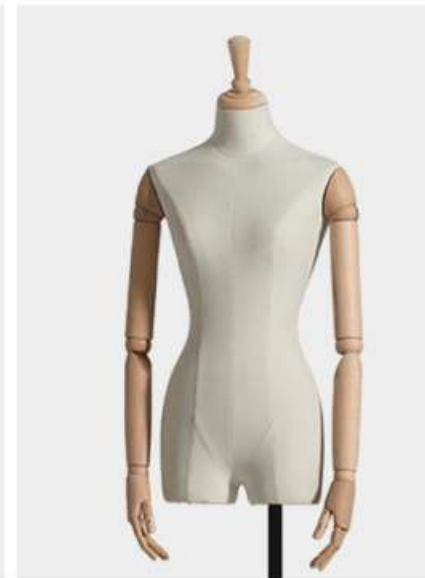

KS-005-S

Model	Height	Shoulder	Chest	Waist	Hip
KS-005	89cm(with head)	36cm	81cm	62cm	85cm