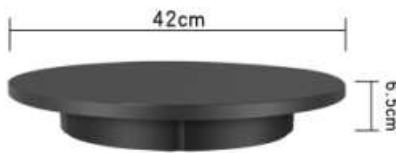

NAME: 42cm remote control speed regulating turntable
MATERIAL: High quality ABS
THE PRODUCT LOAD: 100 KG
PRODUCT COLOR: White/Black
PRODUCT SIZE: Diameter 42cm* height 6.5cm
PACKING SIZE: 46.5*43.2*7.5cm/PC G.W:2.13KG/PC
PRODUCT ROTATE SPEED: 22-60 seconds/circle
PACKING QUANTITY: 6 PCS CTN.:49*45.5*49cm WEIGHT:14.3KGS
STANDARD: power cord + remote control + turntable

Fixed speed