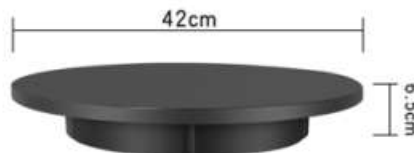

NAME: 42cm fixed speed regulating turntable
MATERIAL: High quality ABS
THE PRODUCT LOAD: 100 KG
PRODUCT COLOR: White/Black
PRODUCT SIZE: Diameter 42cm* height 6.5cm
PACKING SIZE: 46.5*43.2*7.5cm/PC G.W: 2.1KG/PC
PRODUCT ROTATE SPEED: 30 seconds/circle
PACKING QUANTITY: 6 PCS CTN.:49*45.5*49cm WEIGHT:13.8KGS
STANDARD: power cord + turntable