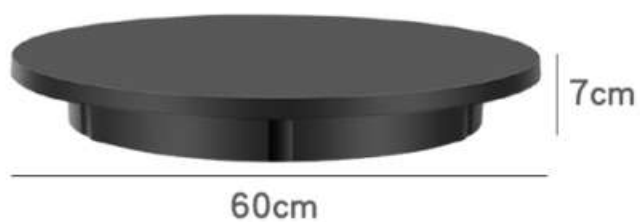

# YOU CAN CHOOSE ANY COLOR YOU LIKE

DL-3  
HEIGHT: 82CM  
COLOR: WHITE

DL-1  
HEIGHT: 73CM  
COLOR: WHITE

DL-2  
HEIGHT: 38CM  
COLOR: WHITE

# 60cm remote control speed regulating turntable

NAME: 60cm remote control speed regulating turntable

MATERIAL: High quality ABS

THE PRODUCT LOAD: 100 KG

PRODUCT COLOR: White/Black

PRODUCT SIZE: Diameter 60cm\* height 7cm