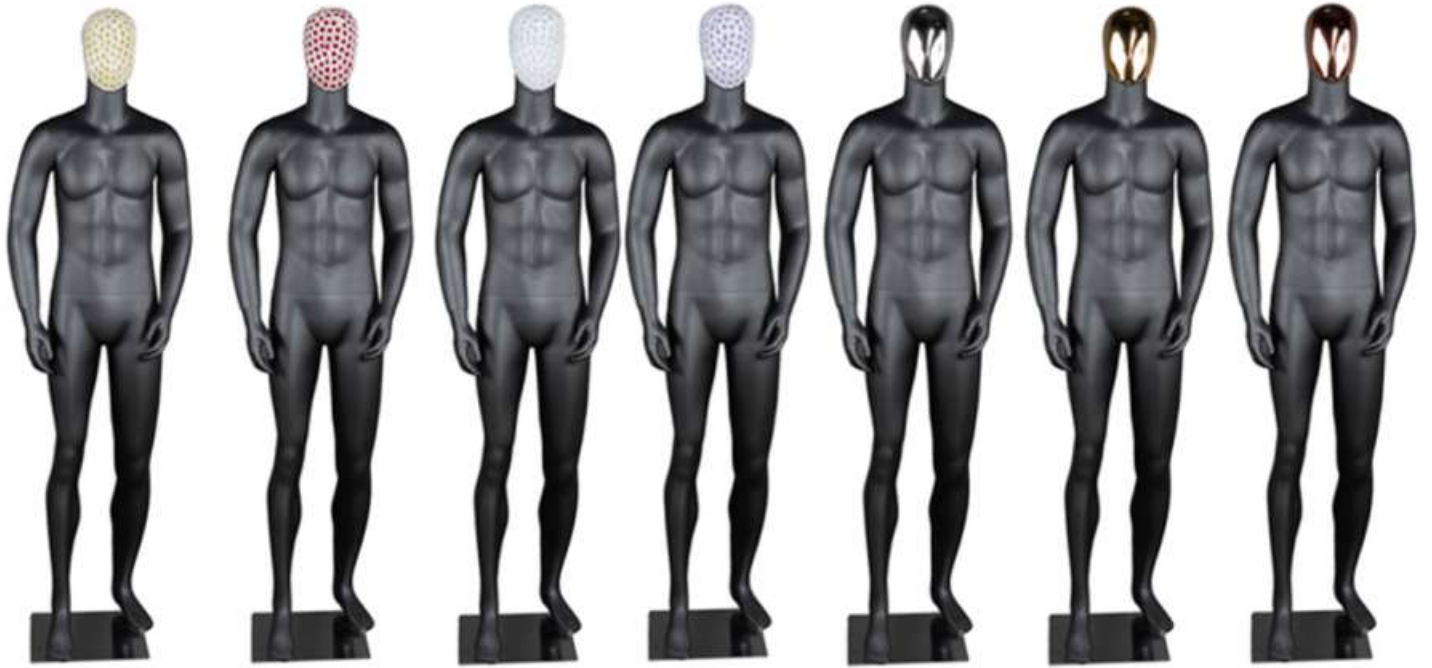

QE02-Y   QE02-R   QE02-W   QE02-V   QE02-CS   QE02-GO   QE02-RO

MODEL	HEIGHT	SHOULDER	CHEST	WAIST	HIP	COLOR	CTN.
QE01	185CM	48CM	88CM	75CM	95CM	MATT BLACK	114*40*37 CM