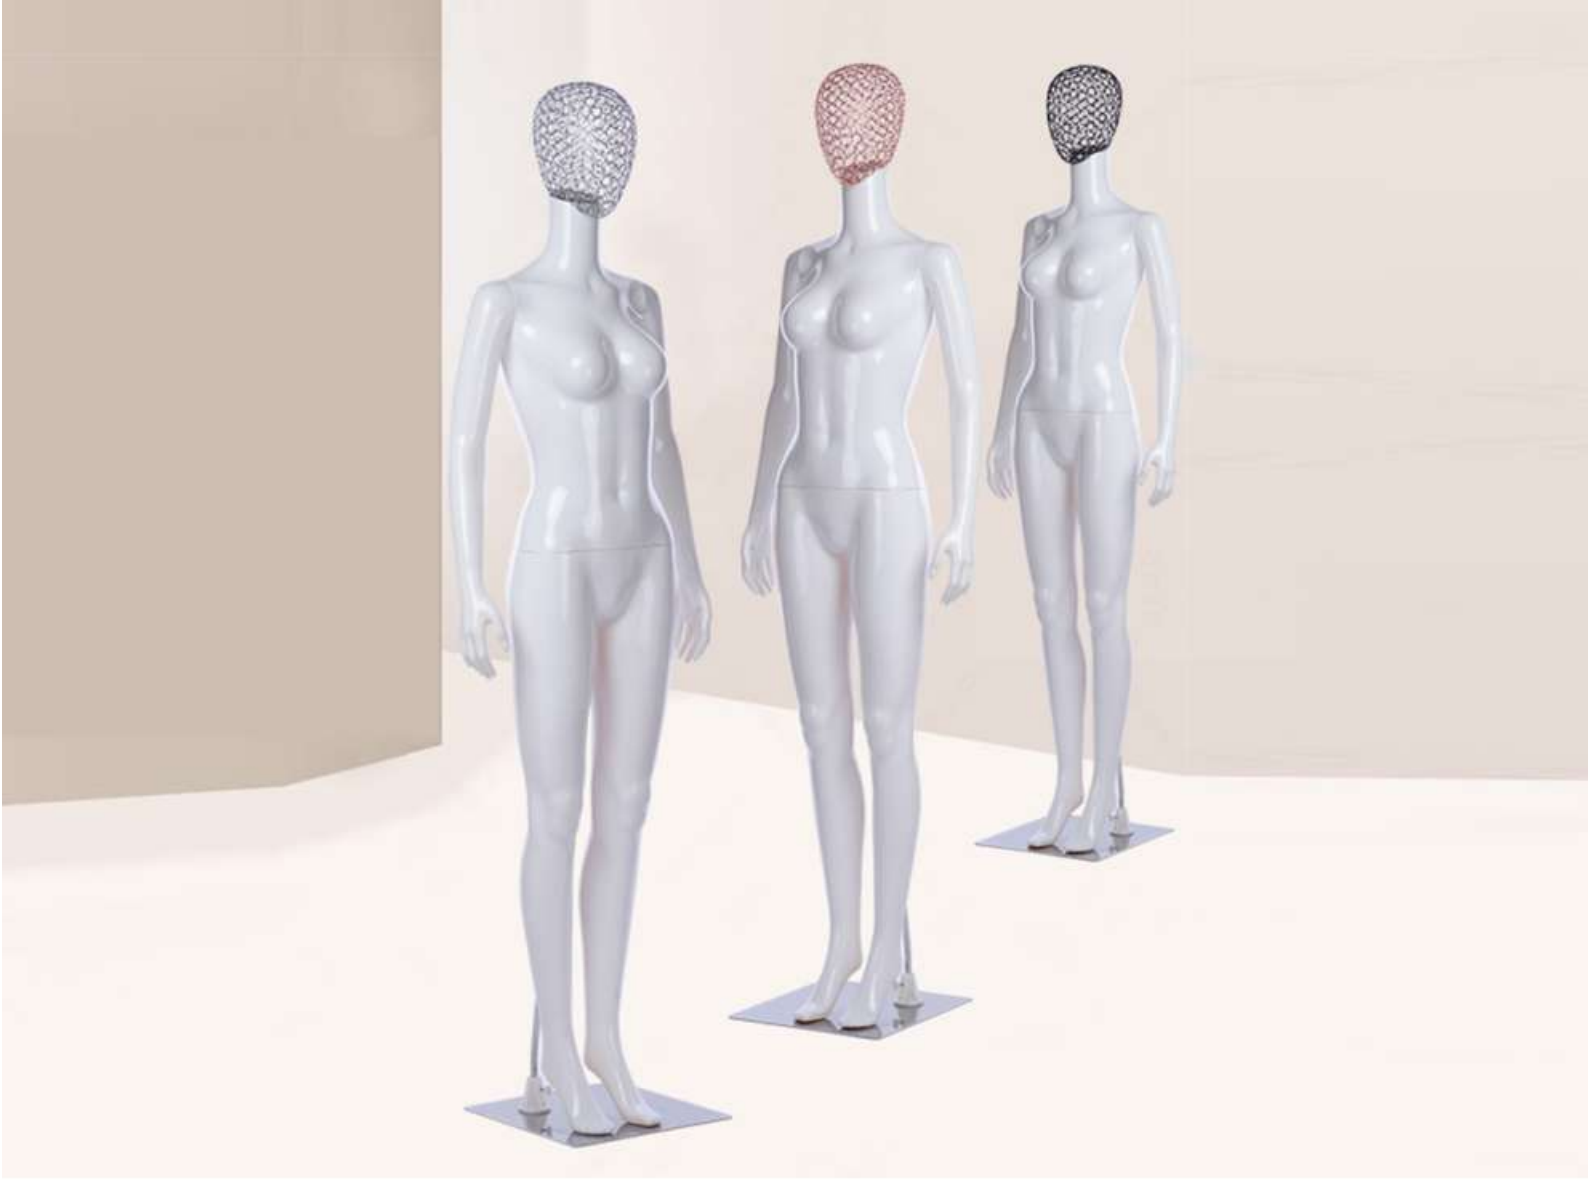

DJ08-B

DJ08-W

DJ08-CS

DJ08-CG

MODEL	QJ08
HEIGHT	177CM
CHEST	89CM
WAIST	65CM
HIP	86CM
COLOR	BRIGHT WHITE
CTN.	106*37*32 CM