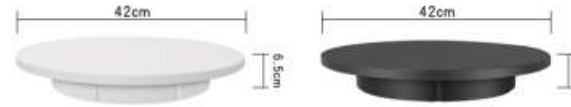

NAME: 42cm remote control speed regulating turntable
MATERIAL: High quality ABS
THE PRODUCT LOAD: 100 KG
PRODUCT COLOR: White/Black
PRODUCT SIZE: Diameter 42cm* height 6.5cm
PACKING SIZE: 46.5*43.2*7.5cm/PC G.W:2.13KG/PC
PRODUCT ROTATE SPEED: 22-60 seconds/circle
PACKING QUANTITY: 6 PCS CTN.:49*45.5*49cm
WEIGHT:14.3KGS
STANDARD: power cord + remote control + turntable