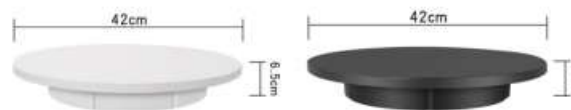

NAME: 42cm fixed speed regulating turntable
MATERIAL: High quality ABS
THE PRODUCT LOAD: 100 KG
PRODUCT COLOR: White/Black
PRODUCT SIZE: Diameter 42cm* height 6.5cm
PACKING SIZE: 46.5*43.2*7.5cm/PC G.W: 2.1KG/PC
PRODUCT ROTATE SPEED: 30 seconds/circle
PACKING QUANTITY: 6 PCS CTN.:49*45.5*49cm
WEIGHT:13.8KGS
STANDARD: power cord + turntable