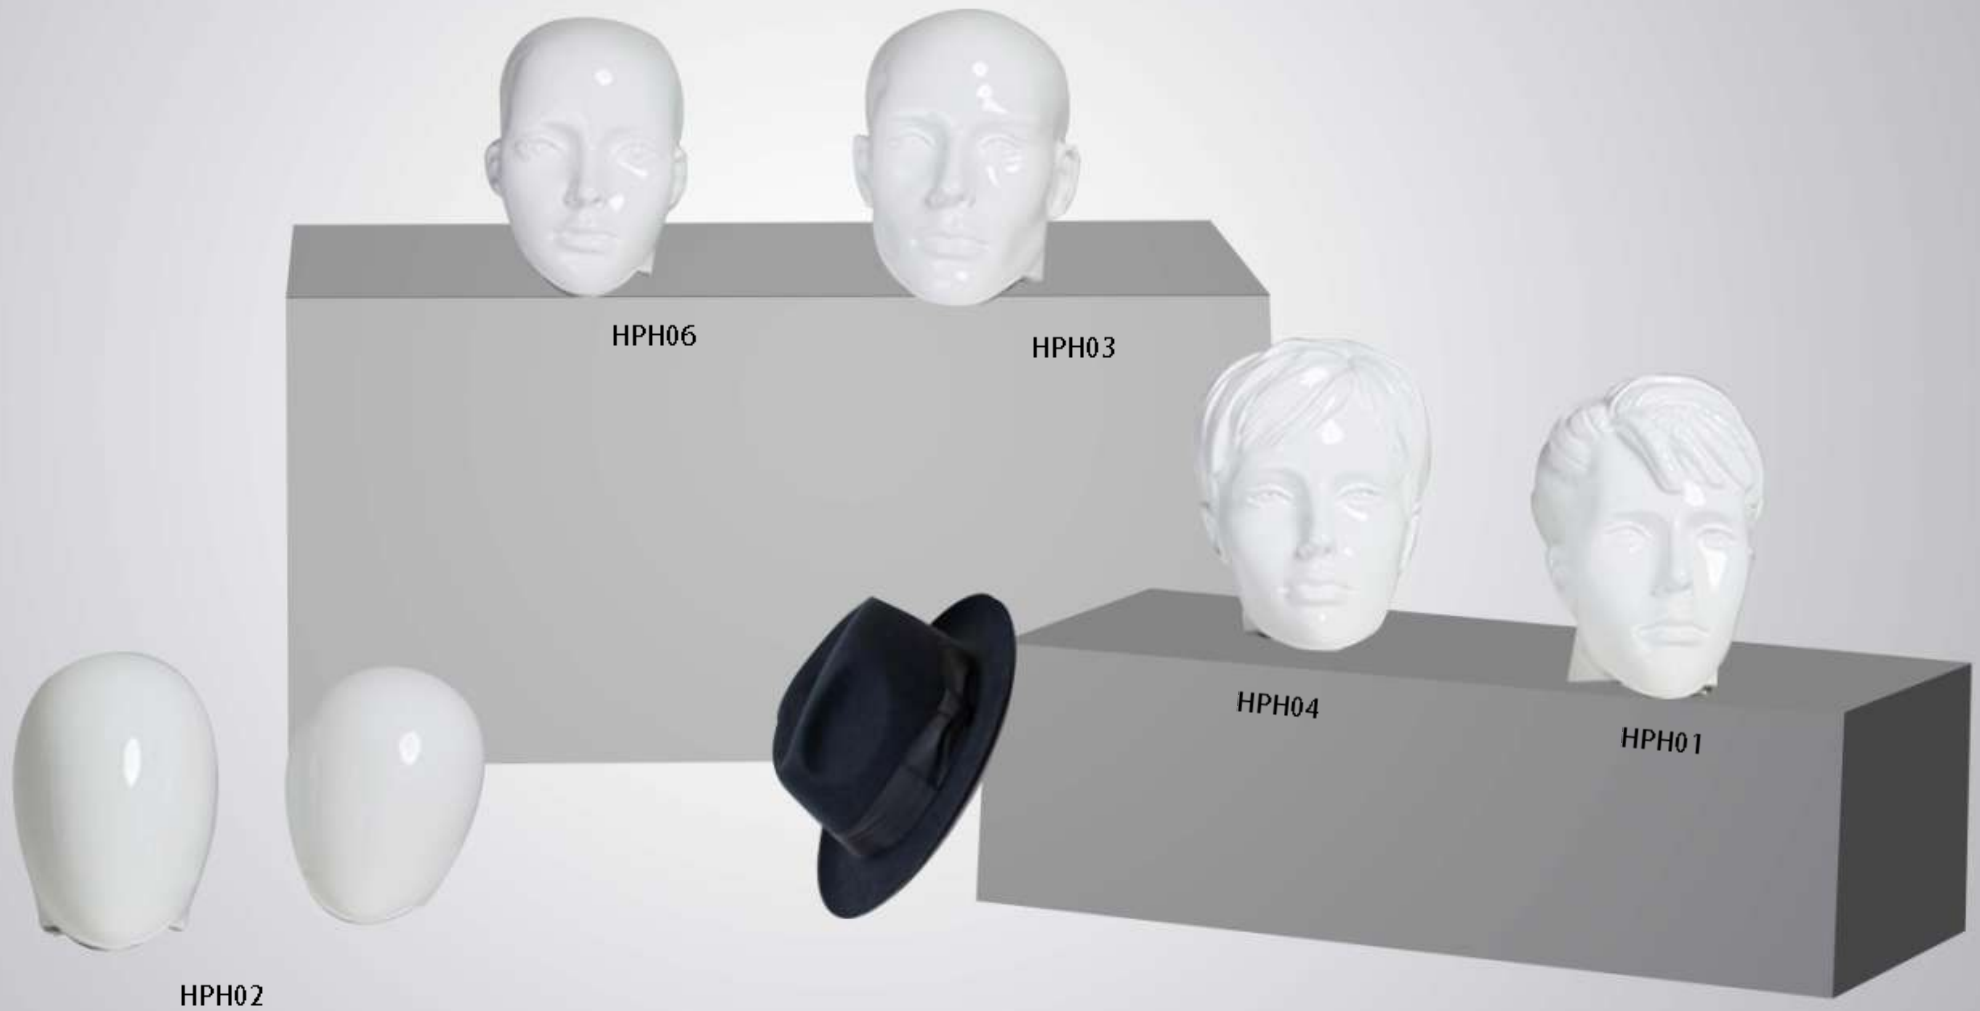

HPT07

Height: 124 cm
Hip: 97 cm
CTN.: 128*37*29CM

HPT08

Height: 118 cm
Hip: 86 cm
CTN.: 123*32*26CM

HPT09

Height: 118 cm
Hip: 86 cm
CTN.: 123*32*26CM

Head Options

Quaquity

- Plastic-Polypropylene
- Changeable head

Standara color

- Gossy white
- Optional available inn other colors

Guarantee

- 24 monnthhs

Base

- Round in tempered glass
- Calf spike included

accessory

- Standard better fittinga as photo

60cm remote control speed regulating turntable

NAME: 60cm remote control speed regulating turntable
 MATERIAL: High quality ABS
 THE PRODUCT LOAD: 100 KG
 PRODUCT COLOR: White/Black
 PRODUCT SIZE: Diameter 60cm* height 7cm
 PACKING SIZE: 68.8*67.2*7.3 cm/1PC G.W.:5KG/PC
 PRODUCT ROTATE SPEED: 40-120 seconds/circle
 PACKING QUANTITY: 3 PCS CTN.:71.5*69.5*25cm WEIGHT:16.6KGS
 STANDARD: power cord + remote control + turntable